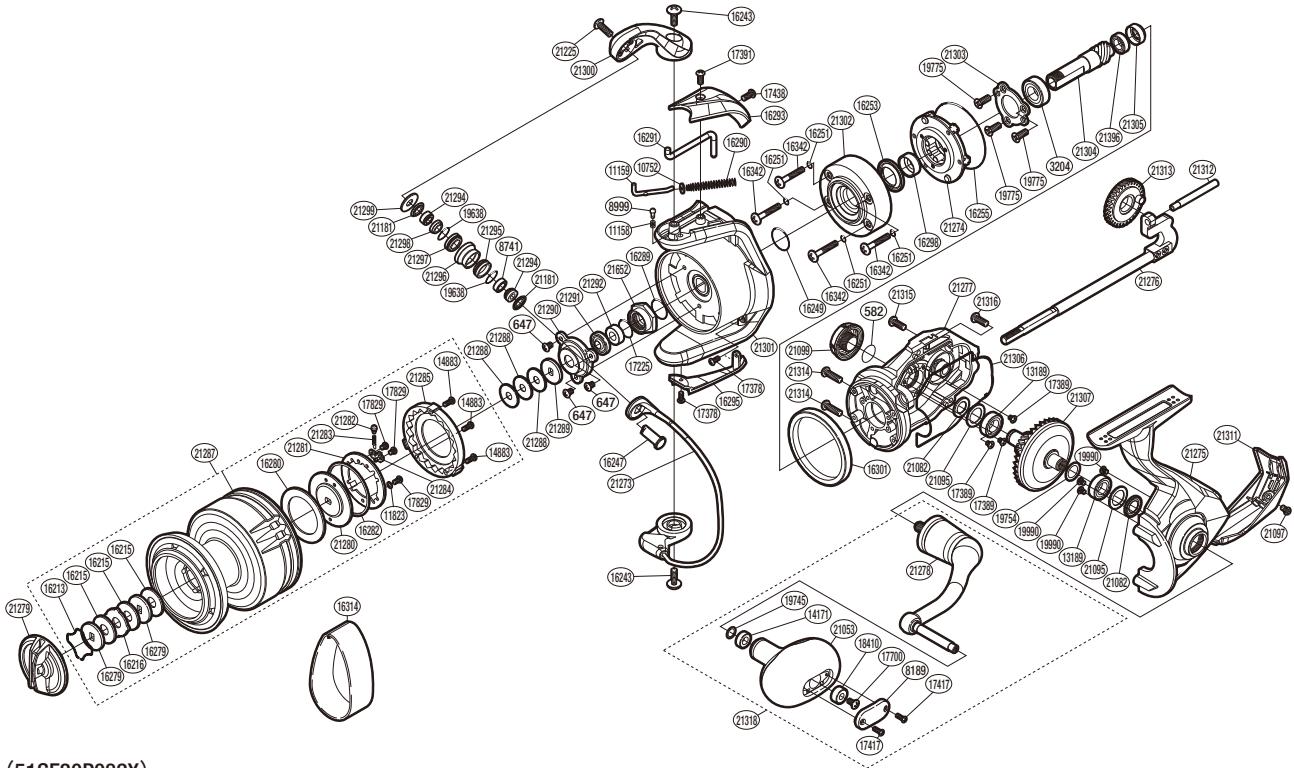

## SRG8000SWAHG

(51SF30P082X)

Please note that the number of adjusting washers may not be the same as shown in the exploded views.  
(Adjustment will vary with each individual product.)

Part No.	Description	Part No.	Description	Part No.	Description
RD 0582	O Ring	RD17225	O Ring	RD21285	Drag Click Ratchet
RD 0647	Screw	RD17378	Screw	RD21287	Spool Assembly
RD 3204	Ball Bearing	RD17389	Screw	RD21288	Spool Washer
RD 8189	Handle Knob I.D. Plate	RD17391	Screw	RD21289	Spool Support
RD 8741	Ball Bearing	RD17417	Screw	RD21290	Nut Lock Plate
RD 8999	Click Pin	RD17438	Screw	RD21291	Bearing Water Proof
RD10752	Bail Spring Guide A Support	RD17700	Screw	RD21292	Main Shaft Spacer
RD11158	Click Spring	RD17829	Screw	RD21294	Line Roller Support Collar
RD11159	Bail Spring Guide A	RD18410	Handle Knob Bushing A	RD21295	Line Roller Bushing
RD11823	Washer	RD19638	O Ring	RD21296	Line Roller
RD13189	Ball Bearing	RD19745	Washer	RD21297	Line Roller Bushing B
RD14171	Handle Knob Bushing B	RD19754	Washer	RD21298	Line Roller Collar
RD14883	Screw	RD19775	Screw	RD21299	Line Roller Plate
RD16213	Drag Washer Retainer	RD19990	Screw	RD21300	Bail Arm
RD16215	Drag Washer	RD21053	Handle Knob Assembly	RD21301	Rotor
RD16216	Eared Washer	RD21082	Bearing Water Proof	RD21302	Roller Clutch Waterproof Cover
RD16243	Screw	RD21095	Washer	RD21303	Bearing Retainer
RD16247	Line Roller Support	RD21097	Screw	RD21304	Pinion Gear
RD16249	O Ring	RD21099	Handle Screw Cap	RD21305	Bushing
RD16251	O Ring	RD21181	Line Roller Seal	RD21306	Body Seal
RD16253	Roller Clutch Water Proof	RD21225	Screw	RD21307	Drive Gear
RD16255	Roller Clutch O Ring	RD21273	Bail Assembly	RD21311	Rear Protector
RD16279	Key Washer	RD21274	Roller Clutch Assembly	RD21312	Oscillating Guide
RD16280	Drag Washer	RD21275	Side Cover	RD21313	Oscillating Gear
RD16282	Spool Drag Disk Seal	RD21276	Main Shaft Assembly	RD21314	Screw
RD16289	O Ring	RD21277	Body Assembly	RD21315	Screw
RD16290	Bail Spring	RD21278	Handle Shank Assembly	RD21316	Screw
RD16291	Bail Trip Lever	RD21279	Drag Knob	RD21318	Handle Assembly
RD16293	Bail Spring Cover	RD21280	Spool Drag Disk	RD21396	Ball Bearing
RD16295	Bail Hold Support Guard	RD21281	Drag Plate Washer	RD21652	Rotor Nut
RD16298	Rotor Ring	RD21282	Drag Click		
RD16301	Friction Ring	RD21283	Drag Click Spring		
RD16342	Screw	RD21284	Drag Click Spring Holder	RD16314	Line Band (Accessory)