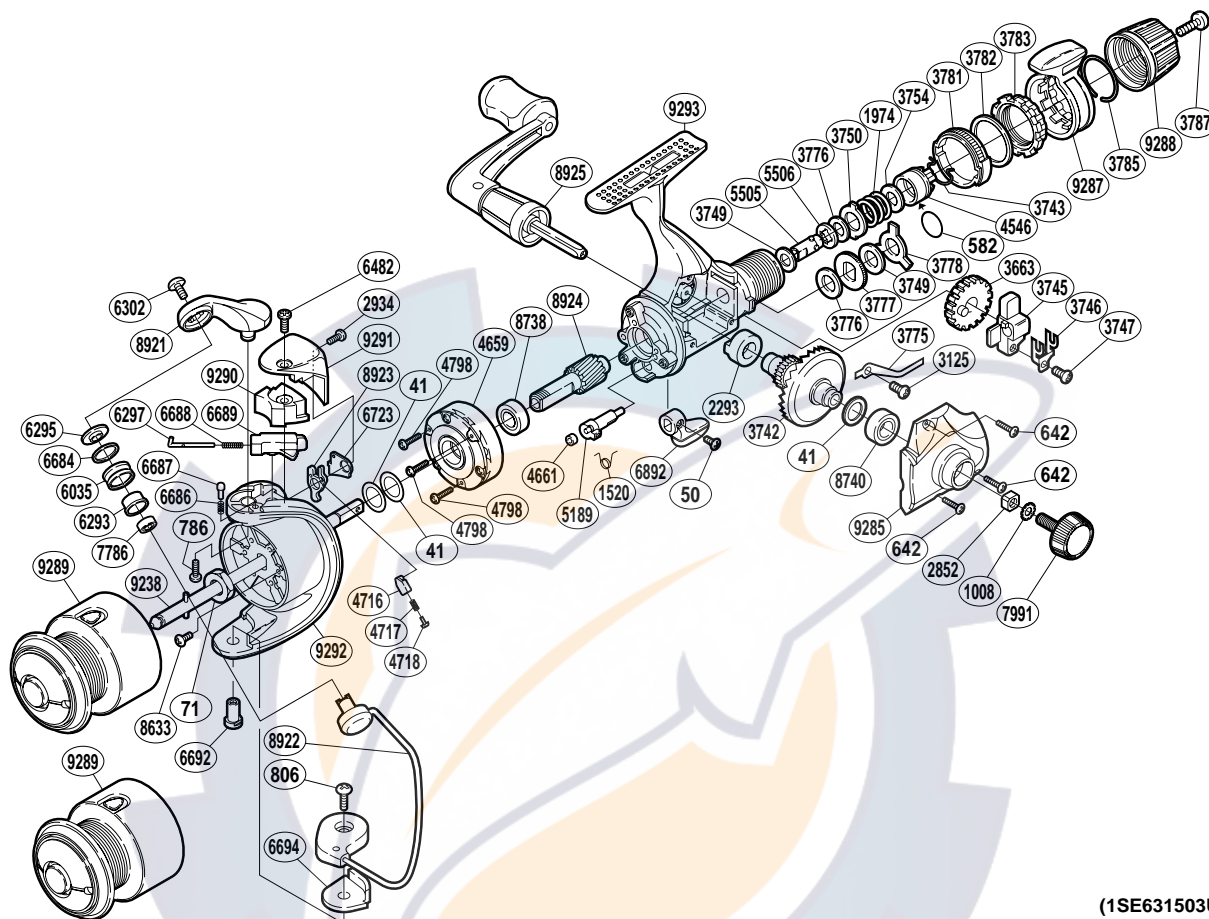

SHIMANO®

SEDONA ⚙️ A-RB

SE-1500RB

(1SE631503U)

Part No.	Description	Part No.	Description	Part No.	Description
RD 0041	Washer	RD 3777	Click Gear	RD 6688	Bail Spring
RD 0050	Screw	RD 3778	Eared Washer Bf	RD 6689	Bail Spring Guide (B)
RD 0071	Rotor Nut	RD 3781	Lever Click Gear	RD 6692	Bail Hold Support Shaft
RD 0582	O Ring	RD 3782	Fightin' Pressure Screw Washer	RD 6694	Bail Hold Support Spacer
RD 0642	Screw	RD 3783	Fightin' Pressure Screw	RD 6723	Trip Lever Spacer
RD 0786	Screw	RD 3785	Lever Hold Spring	RD 6892	Anti-Reverse Lever
RD 0806	Screw	RD 3787	Screw	RD 7786	Ball Bearing
RD 1008	Handle Lock Washer	RD 4546	Pressure Screw	RD 7991	Handle Screw Cap
RD 1520	Anti-Reverse Cam Spring	RD 4659	Roller Clutch Assembly	RD 8633	Screw
RD 1974	Drag Coil Spring	RD 4661	Anti-Reverse Cam Ring	RD 8738	Ball Bearing
RD 2293	Drive Gear Bushing	RD 4716	Lever Spring Guide (B)	RD 8740	Ball Bearing
RD 2852	Handle Screw Lock	RD 4717	Lever Spring	RD 8921	Bail Arm
RD 2934	Screw	RD 4718	Lever Spring Guide (A)	RD 8922	Bail Assembly
RD 3125	Screw	RD 4798	Screw	RD 8923	Bail Trip Lever
RD 3663	Oscillating Gear	RD 5189	Anti-Reverse Cam	RD 8924	Pinion Gear
RD 3742	Drive Gear	RD 5505	Drag Shaft (A)	RD 8925	Handle Assembly
RD 3743	Hold Click Spring	RD 5506	Drag Shaft (B)	RD 9238	Main Shaft
RD 3745	Oscillating Slider	RD 6035	Line Roller	RD 9285	Side Cover
RD 3746	Oscillating Slider Retainer	RD 6293	Line Roller Bushing	RD 9287	Fightin' Drag Lever
RD 3747	Screw	RD 6295	Line Roller Washer	RD 9288	Drag Programmer
RD 3749	Drag Washer C (cloth)	RD 6297	Bail Spring Guide (A)	RD 9289	Spool Assembly
RD 3750	Eared Washer B	RD 6302	Screw	RD 9290	Bail Spring Cover
RD 3751	Drag Washer C (blue)	RD 6482	Screw	RD 9291	Bail Spring Cover Guard
RD 3754	Drag Spring Washer	RD 6684	Line Roller Spacer	RD 9292	Rotor
RD 3775	Drag Click	RD 6686	Click Spring	RD 9293	Body
RD 3776	Drag Washer C (cloth)	RD 6687	Click Pin		