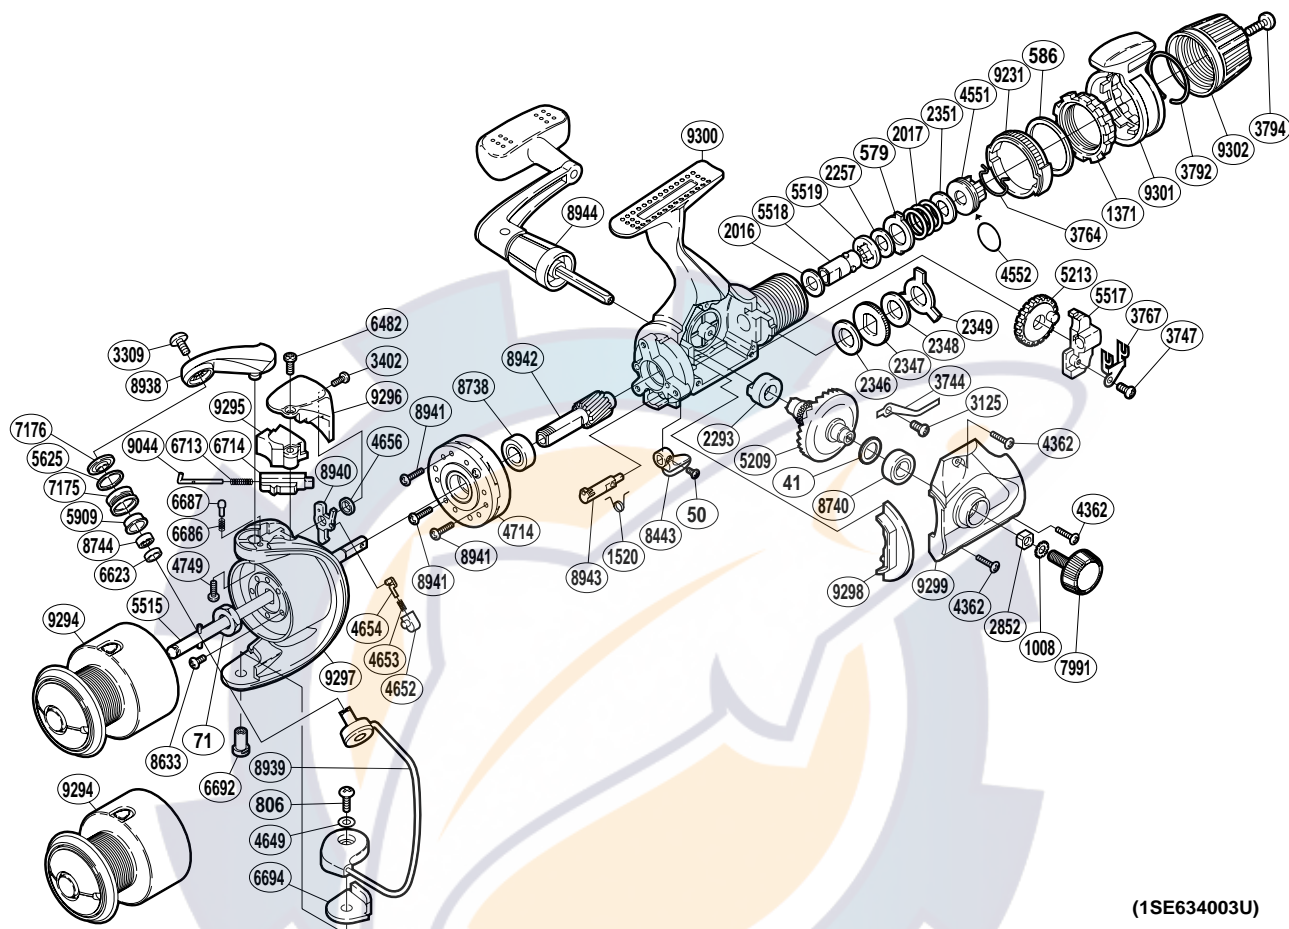

SHIMANO®

SEDONA ⚙️ A-RB

SE-4000RB

(1SE634003U)

Part No.	Description	Part No.	Description	Part No.	Description
RD 0041	Washer	RD 3794	Screw	RD 7175	Line Roller
RD 0050	Screw	RD 4362	Screw	RD 7176	Line Roller Washer
RD 0071	Rotor Nut	RD 4551	Pressure Screw	RD 7991	Handle Screw Cap
RD 0579	Eared Washer B	RD 4552	O Ring	RD 8443	Anti-Reverse Lever
RD 0586	Fightin' Pressure Screw Washer	RD 4649	Spacer	RD 8633	Screw
RD 0806	Screw	RD 4652	Lever Spring Guide (B)	RD 8738	Ball Bearing
RD 1008	Handle Lock Washer	RD 4653	Lever Spring	RD 8740	Ball Bearing
RD 1371	Fightin' Pressure Screw	RD 4654	Lever Spring Guide (A)	RD 8744	Ball Bearing
RD 1520	Anti-Reverse Cam Spring	RD 4656	Trip Lever Spacer	RD 8938	Bail Arm
RD 2016	Drag Washer C (cloth)	RD 4714	Roller Clutch Assembly	RD 8939	Bail Assembly
RD 2017	Drag Coil Spring	RD 4749	Screw	RD 8940	Bail Trip Lever
RD 2257	Drag Washer H (blue)	RD 5209	Drive Gear	RD 8941	Screw
RD 2293	Drive Gear Bushing	RD 5213	Oscillating Gear	RD 8942	Pinion Gear
RD 2346	Drag Washer C (cloth)	RD 5515	Main Shaft	RD 8943	Anti-Reverse Cam
RD 2347	Click Gear	RD 5517	Oscillating Slider	RD 8944	Handle Assembly
RD 2348	Drag Washer C (blue)	RD 5518	Drag Shaft (A)	RD 9044	Bail Spring Guide (A)
RD 2349	Eared Washer BF	RD 5519	Drag Shaft (B)	RD 9231	Lever Click Gear
RD 2351	Drag Spring Washer	RD 5625	Line Roller Spacer	RD 9294	Spool Assembly
RD 2852	Handle Screw Lock	RD 5909	Line Roller Bushing	RD 9295	Bail Spring Cover
RD 3125	Screw	RD 6482	Screw	RD 9296	Bail Spring Cover Guard
RD 3309	Screw	RD 6623	Bearing Spacer	RD 9297	Rotor
RD 3402	Screw	RD 6686	Click Spring	RD 9298	Side Cover Flange
RD 3744	Drag Click	RD 6687	Click Pin	RD 9299	Side Cover
RD 3747	Screw	RD 6692	Bail Hold Support Shaft	RD 9300	Body
RD 3764	Hold Click Spring	RD 6694	Bail Hold Support Spacer	RD 9301	Fightin' Drag Lever
RD 3767	Oscillating Slider Retainer	RD 6713	Bail Spring	RD 9302	Drag Programmer
RD 3792	Lever Hold Spring	RD 6714	Bail Spring Guide (B)		