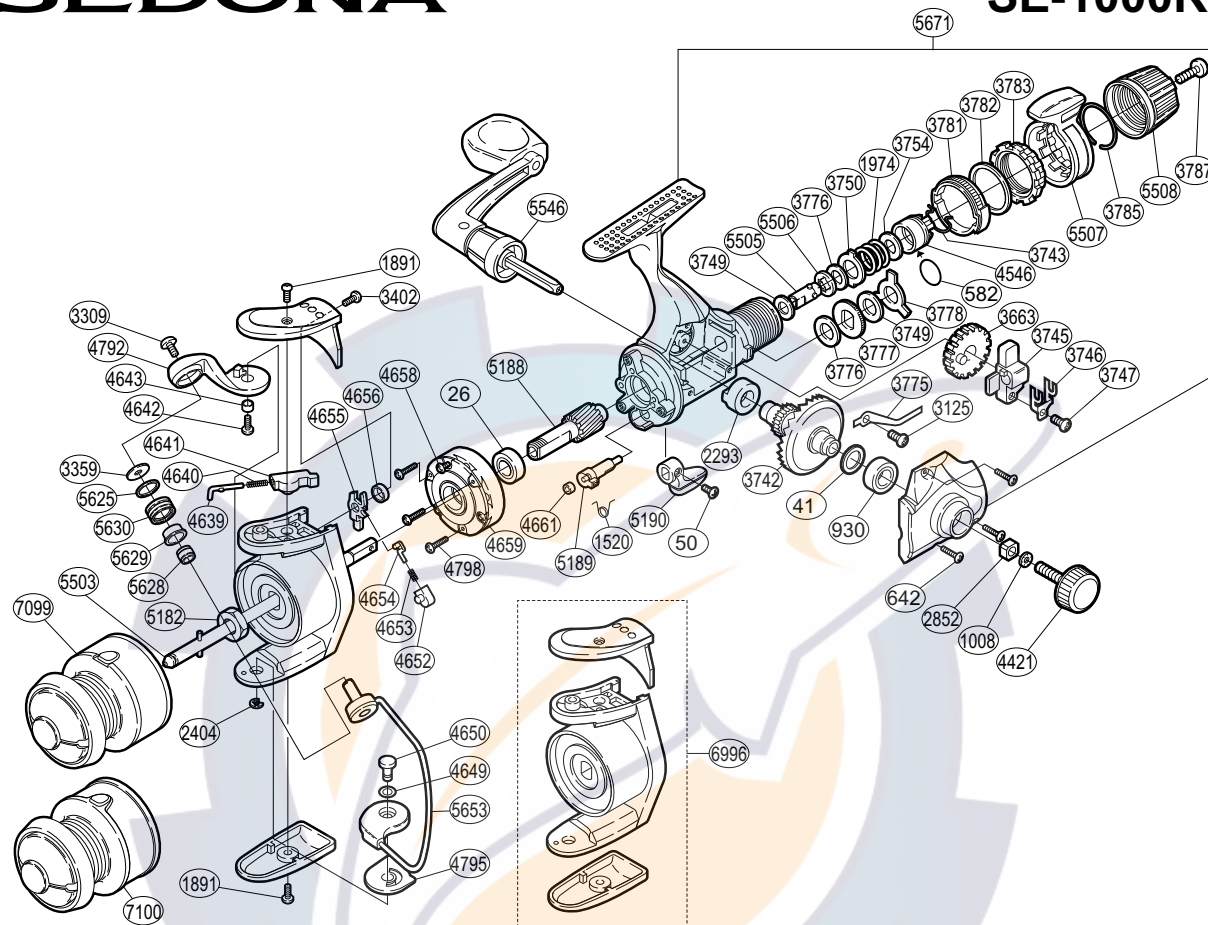

SHIMANO®

SEDONA®

SE-1000RA

Part No.	Description	Part No.	Description	Part No.	Description
RD 0026	Ball Bearing	RD 3754	Drag Spring Washer	RD 4659	Roller Clutch Assembly
RD 0041	Drive Gear Washer	RD 3775	Drag Click	RD 4661	Anti-Reverse Cam Ring
RD 0050	Anti-Reverse Lever Screw	RD 3776	Drag Washer "C" (cloth)	RD 4792	Bail Arm
RD 0582	"O" Ring	RD 3777	Click Gear	RD 4795	Bail Hold Support Spacer
RD 0642	Side Cover Screw	RD 3778	Eared Washer "B"	RD 4798	Roller Clutch Screw
RD 0930	Ball Bearing	RD 3781	Lever Click Gear	RD 5182	Rotor Nut
RD 1008	Handle Lock Washer	RD 3782	Fightin' Pressure Screw Washer	RD 5188	Pinion Gear
RD 1520	Anti-Reverse Cam Spring	RD 3783	Fightin' Pressure Screw	RD 5189	Anti-Reverse Cam
RD 1891	Multi-Purpose Screw	RD 3785	Lever Hold Spring	RD 5190	Anti-Reverse Lever
RD 1974	Drag Coil Spring	RD 3787	Drag Programmer Screw	RD 5503	Main Shaft
RD 2293	Drive Gear Bushing	RD 4421	Handle Screw Cap	RD 5505	Drag Shaft (A)
RD 2404	"E" Lock	RD 4546	Pressure Screw	RD 5506	Drag Shaft (B)
RD 2852	Handle Screw Lock	RD 4639	Bail Spring Guide (A)	RD 5507	Fightin' Drag Lever
RD 3125	Drag Click Screw	RD 4640	Bail Spring	RD 5508	Drag Programmer
RD 3309	Line Roller Screw	RD 4641	Bail Spring Guide (B)	RD 5546	Handle Assembly
RD 3359	Line Roller Washer	RD 4642	Bail Arm Screw	RD 5625	Line Roller Spacer
RD 3402	Bail Spring Cover Screw (small)	RD 4643	Bail Arm Bushing	RD 5628	Line Roller Collar
RD 3663	Oscillating Gear	RD 4649	Spacer	RD 5629	Line Roller Bushing
RD 3742	Drive Gear	RD 4650	Bail Hold Support Shaft	RD 5630	Line Roller
RD 3743	Hold Click Spring	RD 4652	Lever Spring Guide (B)	RD 5653	Bail Assembly
RD 3745	Oscillating Slider	RD 4653	Lever Spring	RD 5671	Body Assembly
RD 3746	Oscillating Slider Retainer	RD 4654	Lever Spring Guide (A)	RD 6996	Rotor Assembly
RD 3747	Slider Retainer Screw	RD 4655	Bail Trip Lever	RD 7099	Spool Assembly (aluminum)
RD 3749	Drag Washer "C" (white)	RD 4656	Trip Lever Spacer	RD 7100	Spool Assembly (graphite)
RD 3750	Eared Washer "B"	RD 4658	Clutch Cover Screw		