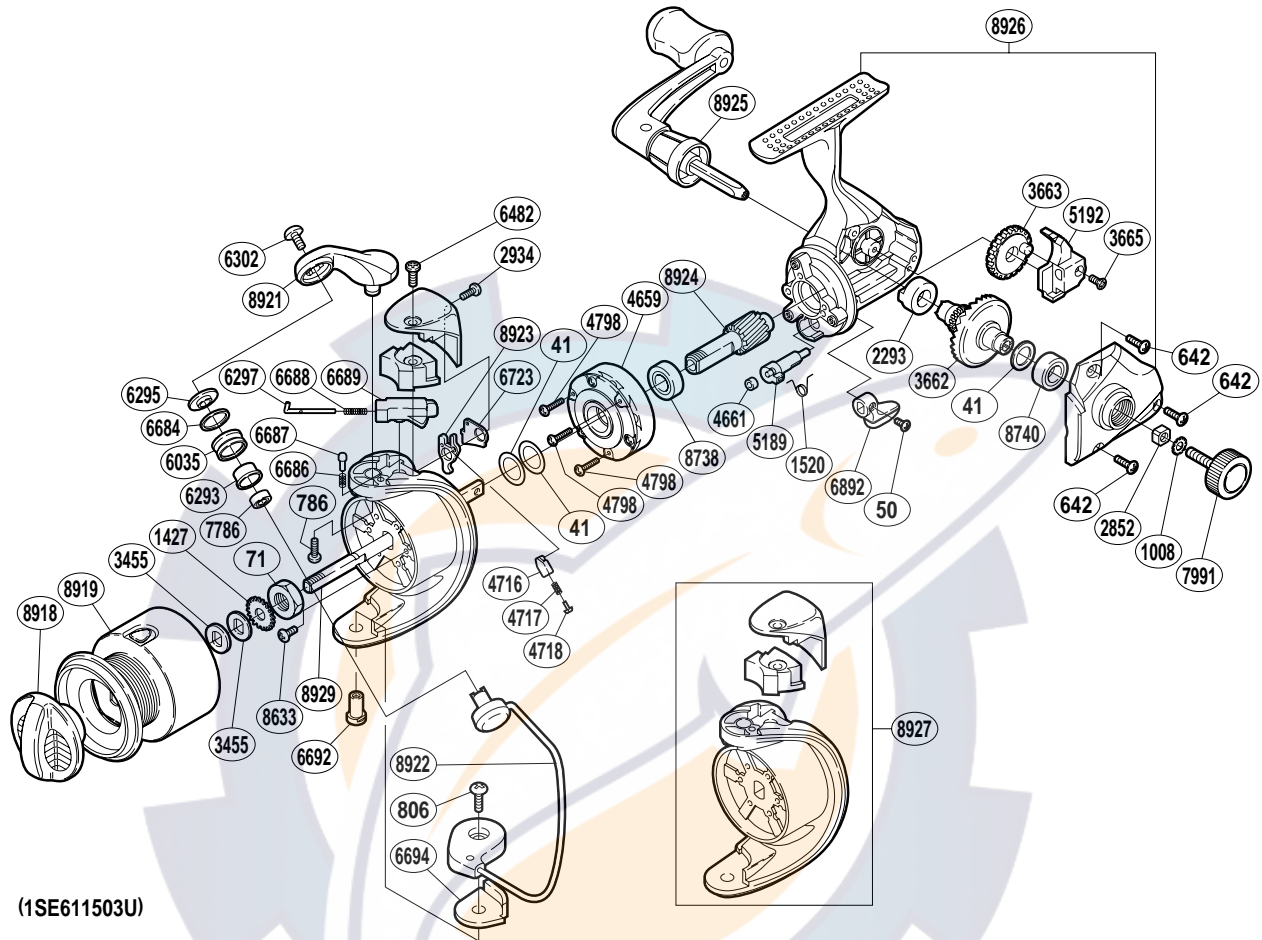

## SEDONA

## SE-1500FB

(1SE611503U)

Part No.	Description	Part No.	Description	Part No.	Description
RD 0041	Adjusting Washer	RD 4716	Lever Spring Guide (B)	RD 6694	Bail Hold Support Spacer
RD 0050	Anti-Reverse Lever Screw	RD 4717	Lever Spring	RD 6723	Bail Trip Lever Washer
RD 0071	Rotor Nut	RD 4718	Lever Spring Guide (A)	RD 6892	Anti-Reverse Lever
RD 0642	Side Cover Screw	RD 4798	Roller Clutch Screw	RD 7786	Ball Bearing
RD 0786	Bail Arm Screw	RD 5189	Anti-Reverse Cam	RD 7991	Handle Screw Cap
RD 0806	Bail Hold Support Screw	RD 5192	Oscillating Slider	RD 8633	Nut Lock Screw
RD 1008	Handle Lock Washer	RD 6035	Line Roller	RD 8738	Ball Bearing
RD 1427	Spool Support	RD 6293	Line Roller Bushing	RD 8740	Ball Bearing
RD 1520	Anti-Reverse Cam Spring	RD 6295	Line Roller Washer	RD 8918	Drag Knob
RD 2293	Drive Gear Bushing	RD 6297	Bail Spring Guide (A)	RD 8919	Spool Assembly
RD 2852	Handle Screw Lock	RD 6302	Line Roller Screw	RD 8921	Bail Arm
RD 2934	Bail Spring Cover Screw (B)	RD 6482	Bail Spring Cover Screw (A)	RD 8922	Bail Assembly
RD 3455	Spool Washer	RD 6684	Line Roller Spacer	RD 8923	Bail Trip Lever
RD 3662	Drive Gear	RD 6686	Click Spring	RD 8924	Pinion Gear
RD 3663	Oscillating Gear	RD 6687	Bail Arm Click	RD 8925	Handle Assembly
RD 3665	Slider Retainer Screw	RD 6688	Bail Spring	RD 8926	Body Assembly
RD 4659	Roller Clutch Assembly	RD 6689	Bail Spring Guide (B)	RD 8927	Rotor Assembly
RD 4661	Anti-Reverse Cam Ring	RD 6692	Bail Hold Support Shaft	RD 8929	Main Shaft