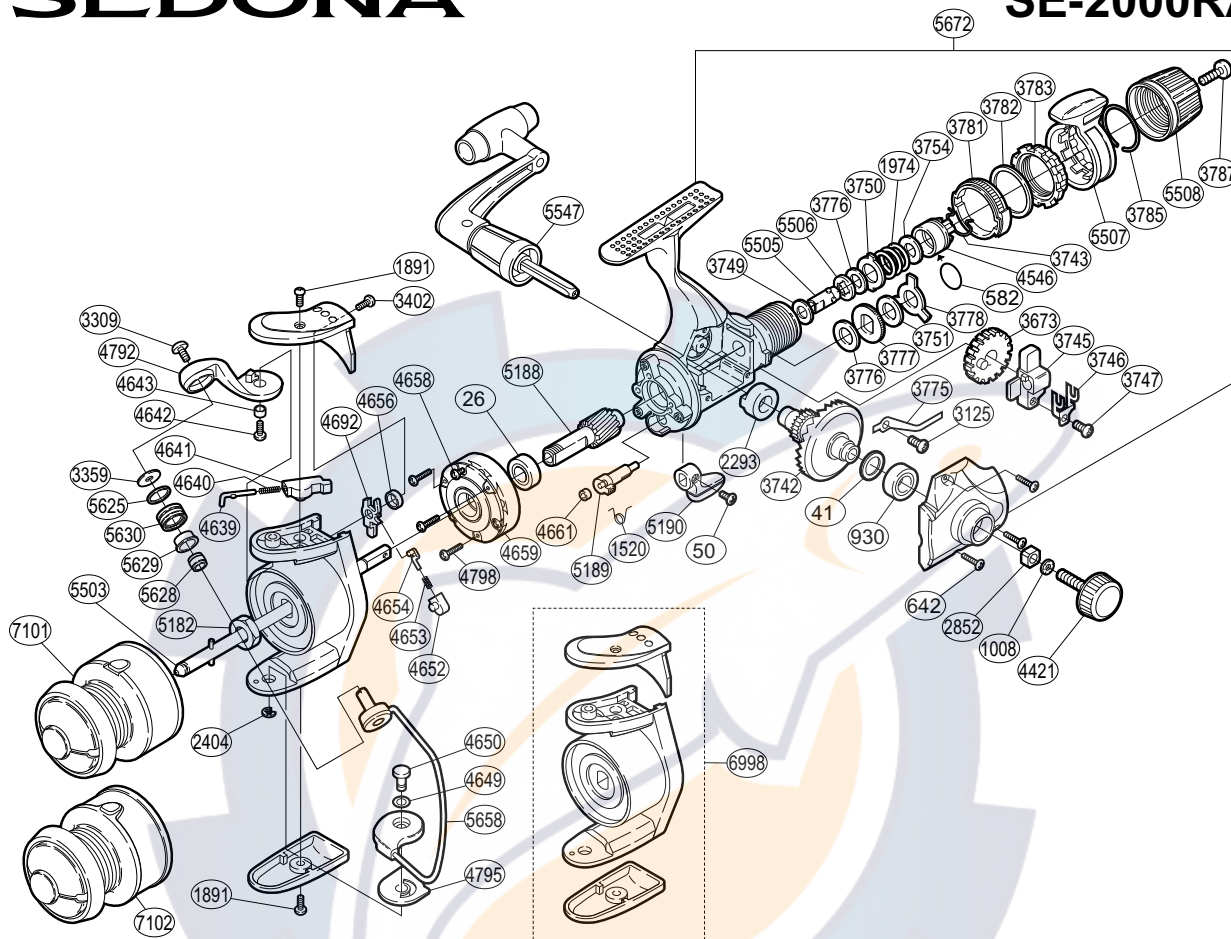

### SE-2000RA

Part No.	Description	Part No.	Description	Part No.	Description
RD 0026	Ball Bearing	RD 3751	Drag Washer "C" (blue)	RD 4659	Roller Clutch Assembly
RD 0041	Drive Gear Washer	RD 3754	Drag Spring Washer	RD 4661	Anti-Reverse Cam Ring
RD 0050	Anti-Reverse Lever Screw	RD 3775	Drag Click	RD 4692	Bail Trip Lever
RD 0582	"O" Ring	RD 3776	Drag Washer "C" (cloth)	RD 4792	Bail Arm
RD 0642	Side Cover Screw	RD 3777	Click Gear	RD 4795	Bail Hold Support Spacer
RD 0930	Ball Bearing	RD 3778	Eared Washer "B"	RD 4798	Roller Clutch Screw
RD 1008	Handle Lock Washer	RD 3781	Lever Click Gear	RD 5182	Rotor Nut
RD 1520	Anti-Reverse Cam Spring	RD 3782	Fightin' Pressure Screw Washer	RD 5188	Pinion Gear
RD 1891	Multi-Purpose Screw	RD 3783	Fightin' Pressure Screw	RD 5189	Anti-Reverse Cam
RD 1974	Drag Coil Spring	RD 3785	Lever Hold Spring	RD 5190	Anti-Reverse Lever
RD 2293	Drive Gear Bushing	RD 3787	Drag Programmer Screw	RD 5503	Main Shaft
RD 2404	"E" Lock	RD 4421	Handle Screw Cap	RD 5505	Drag Shaft (A)
RD 2852	Handle Screw Lock	RD 4546	Pressure Screw	RD 5506	Drag Shaft (B)
RD 3125	Drag Click Screw	RD 4639	Bail Spring Guide (A)	RD 5507	Fightin' Drag Lever
RD 3309	Line Roller Screw	RD 4640	Bail Spring	RD 5508	Drag Programmer
RD 3359	Line Roller Washer	RD 4641	Bail Spring Guide (B)	RD 5547	Handle Assembly
RD 3402	Bail Spring Cover Screw (small)	RD 4642	Bail Arm Screw	RD 5625	Line Roller Spacer
RD 3673	Oscillating Gear	RD 4643	Bail Arm Bushing	RD 5628	Line Roller Collar
RD 3742	Drive Gear	RD 4649	Spacer	RD 5629	Line Roller Bushing
RD 3743	Hold Click Spring	RD 4650	Bail Hold Support Shaft	RD 5630	Line Roller
RD 3745	Oscillating Slider	RD 4652	Lever Spring Guide (B)	RD 5658	Bail Assembly
RD 3746	Oscillating Slider Retainer	RD 4653	Lever Spring	RD 5672	Body Assembly
RD 3747	Slider Retainer Screw	RD 4654	Lever Spring Guide (A)	RD 6998	Rotor Assembly
RD 3749	Drag Washer "C" (white)	RD 4656	Trip Lever Spacer	RD 7101	Spool Assembly (aluminum)
RD 3750	Eared Washer "B"	RD 4658	Clutch Cover Screw	RD 7102	Spool Assembly (graphite)