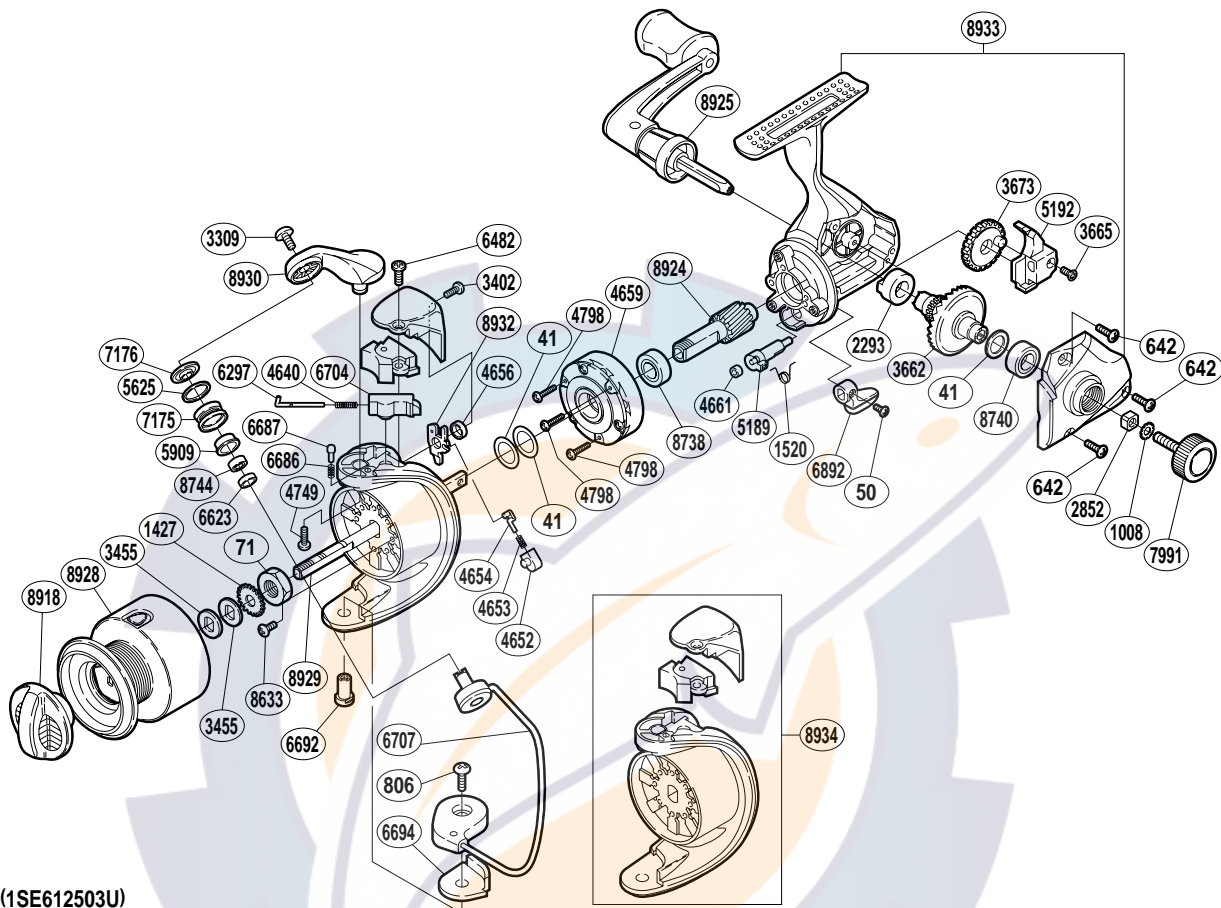

SHIMANO®

SEDONA

SE-2500FB

(1SE612503U)

Part No.	Description	Part No.	Description	Part No.	Description
RD 0041	Adjusting Washer	RD 4654	Lever Spring Guide (A)	RD 6707	Bail Assembly
RD 0050	Anti-Reverse Lever Screw	RD 4656	Trip Lever Spacer	RD 7175	Line Roller
RD 0071	Rotor Nut	RD 4659	Roller Clutch Assembly	RD 7176	Line Roller Washer
RD 0642	Side Cover Screw	RD 4661	Anti-Reverse Cam Ring	RD 7991	Handle Screw Cap
RD 0806	Bail Hold Support Screw	RD 4749	Bail Arm Screw	RD 8633	Nut Lock Screw
RD 1008	Handle Lock Washer	RD 4798	Roller Clutch Screw	RD 8738	Ball Bearing
RD 1427	Spool Support	RD 5189	Anti-Reverse Cam	RD 8740	Ball Bearing
RD 1520	Anti-Reverse Cam Spring	RD 5192	Oscillating Slider	RD 8744	Ball Bearing
RD 2293	Drive Gear Bushing	RD 5625	Line Roller Spacer	RD 8918	Drag Knob
RD 2852	Handle Screw Lock	RD 5909	Line Roller Bushing	RD 8924	Pinion Gear
RD 3309	Line Roller Screw	RD 6297	Bail Spring Guide (A)	RD 8925	Handle Assembly
RD 3402	Bail Spring Cover Screw (B)	RD 6482	Bail Spring Cover Screw (A)	RD 8928	Spool Assembly
RD 3455	Spool Washer	RD 6623	Bearing Spacer	RD 8929	Main Shaft
RD 3662	Drive Gear	RD 6686	Click Spring	RD 8930	Bail Arm
RD 3665	Slider Retainer Screw	RD 6687	Bail Arm Click	RD 8932	Bail Trip Lever
RD 3673	Oscillating Gear	RD 6692	Bail Hold Support Shaft	RD 8933	Body Assembly
RD 4640	Bail Spring	RD 6694	Bail Hold Support Spacer	RD 8934	Rotor Assembly
RD 4652	Lever Spring Guide (B)	RD 6704	Bail Spring Guide (B)		
RD 4653	Lever Spring	RD 6892	Anti-Reverse Lever		