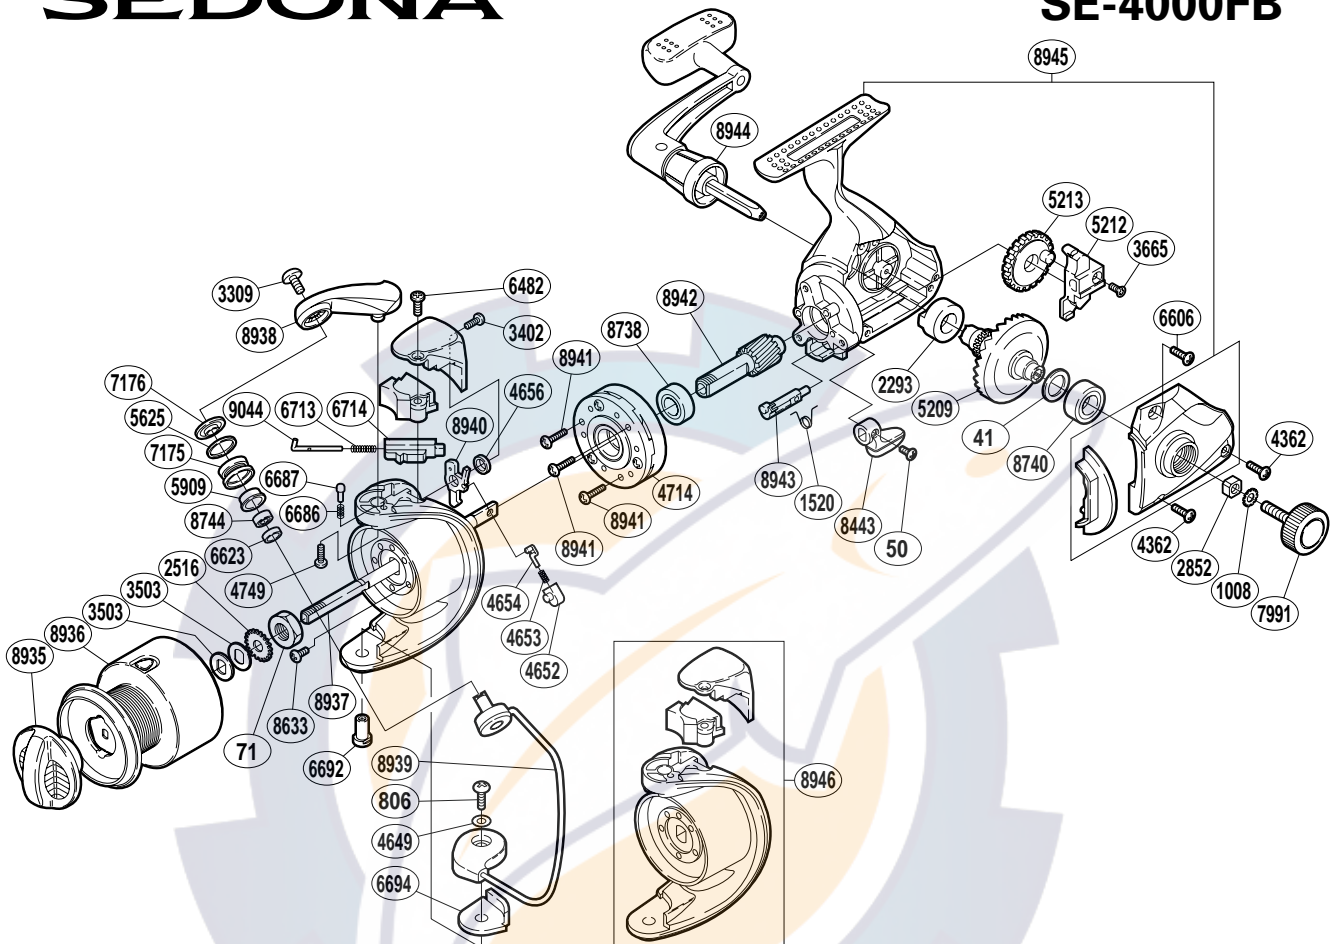

SHIMANO®

SEDONA

SE-4000FB

Part No.	Description	Part No.	Description	Part No.	Description
RD 0041	Drive Gear Washer	RD 4714	Roller Clutch Assembly	RD 8443	Anti-Reverse Lever
RD 0050	Anti-Reverse Lever Screw	RD 4749	Bail Arm Screw	RD 8633	Nut Lock Screw
RD 0071	Rotor Nut	RD 5209	Drive Gear	RD 8738	Ball Bearing
RD 0806	Bail Hold Support Screw	RD 5212	Oscillating Slider	RD 8740	Ball Bearing
RD 1008	Handle Lock Washer	RD 5213	Oscillating Gear	RD 8744	Ball Bearing
RD 1520	Anti-Reverse Cam Spring	RD 5625	Line Roller Spacer	RD 8935	Drag Knob
RD 2293	Drive Gear Bushing	RD 5909	Line Roller Bushing	RD 8936	Spool Assembly
RD 2516	Spool Support	RD 6482	Bail Spring Cover Screw (A)	RD 8937	Main Shaft
RD 2852	Handle Screw Lock	RD 6606	Side Cover Screw (B)	RD 8938	Bail Arm
RD 3309	Line Roller Screw	RD 6623	Bearing Spacer	RD 8939	Bail Assembly
RD 3402	Bail Spring Cover Screw (B)	RD 6686	Click Spring	RD 8940	Bail Trip Lever
RD 3503	Spool Washer	RD 6687	Bail Arm Click	RD 8941	Roller Clutch Screw
RD 3665	Slider Retainer Screw	RD 6692	Bail Hold Support Shaft	RD 8942	Pinion Gear
RD 4362	Side Cover Screw (A)	RD 6694	Bail Hold Support Spacer	RD 8943	Anti-Reverse Cam
RD 4649	Spacer	RD 6713	Bail Spring	RD 8944	Handle Assembly
RD 4652	Lever Spring Guide (B)	RD 6714	Bail Spring Guide (B)	RD 8945	Body Assembly
RD 4653	Lever Spring	RD 7175	Line Roller	RD 8946	Rotor Assembly
RD 4654	Lever Spring Guide (A)	RD 7176	Line Roller Washer	RD 9044	Bail Spring Guide (A)
RD 4656	Trip Lever Spacer	RD 7991	Handle Screw Cap		