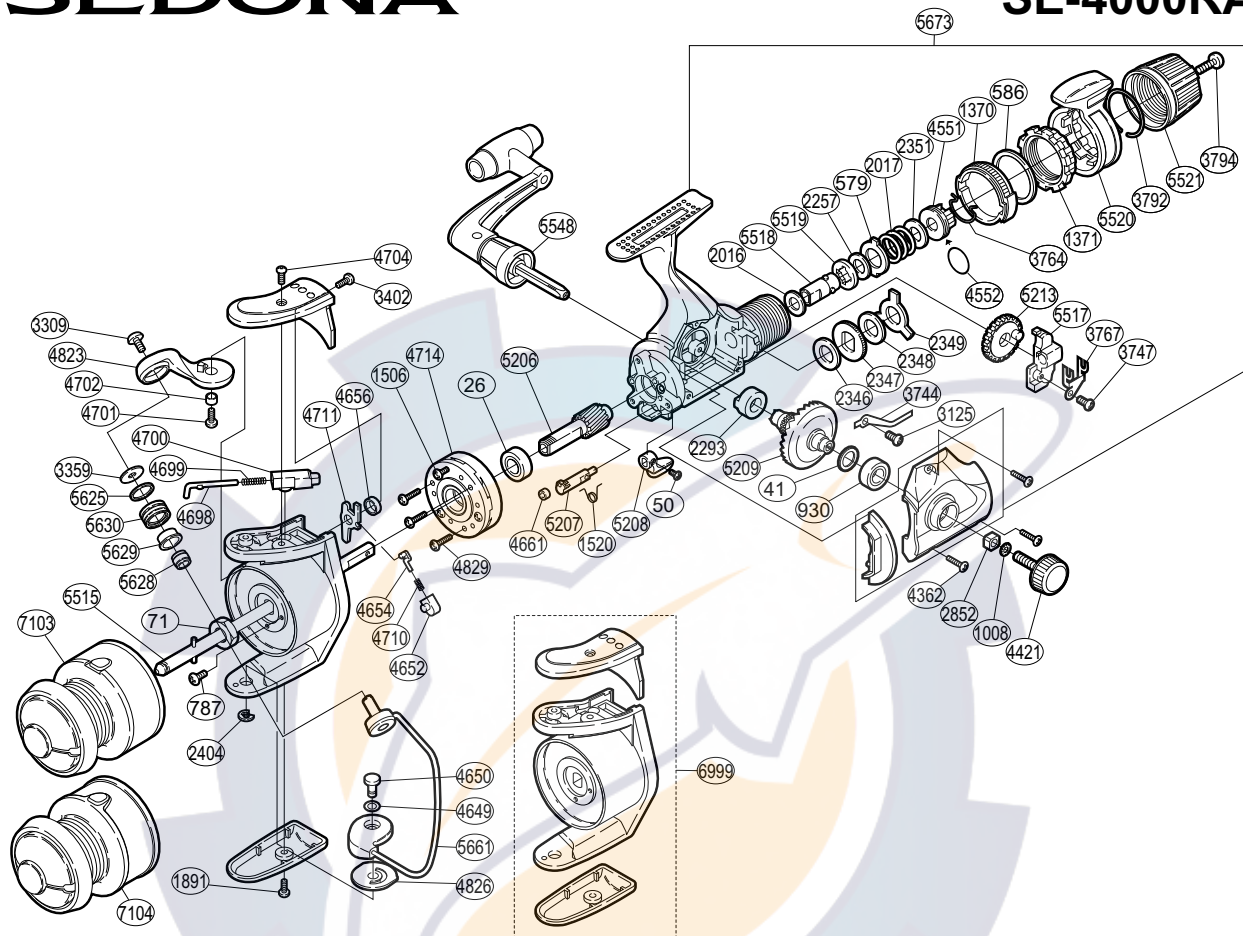

SHIMANO®

SEDONA®

SE-4000RA

Parts No.	Description	Parts No.	Description	Parts No.	Description
RD 0026	Ball Bearing	RD 3309	Line Roller Screw	RD 4711	Bail Trip Lever
RD 0041	Drive Gear Washer	RD 3359	Line Roller Washer	RD 4714	Roller Clutch Assembly
RD 0050	Anti-Reverse Lever Screw	RD 3402	Bail Spring Cover Screw (small)	RD 4823	Bail Arm
RD 0071	Rotor Nut	RD 3744	Drag Click	RD 4826	Bail Hold Support Spacer
RD 0579	Eared Washer "B"	RD 3747	Slider Retainer Screw	RD 4829	Roller Clutch Screw
RD 0586	Fightin' Pressure Screw Washer	RD 3764	Hold Click Spring	RD 5206	Pinion Gear
RD 0787	Nut Lock Screw	RD 3767	Oscillating Slider Retainer	RD 5207	Anti-Reverse Cam
RD 0930	Ball Bearing	RD 3792	Lever Hold Spring	RD 5208	Anti-Reverse Lever
RD 1008	Handle Lock Washer	RD 3794	Drag Programmer Screw	RD 5209	Drive Gear
RD 1370	Lever Click Gear	RD 4362	Side Cover Screw	RD 5213	Oscillating Gear
RD 1371	Fightin' Pressure Screw	RD 4421	Handle Screw Cap	RD 5515	Main Shaft
RD 1506	Clutch Cover Screw	RD 4551	Pressure Screw	RD 5517	Oscillating Slider
RD 1520	Anti-Reverse Cam Spring	RD 4552	"O" Ring	RD 5518	Drag Shaft (A)
RD 1891	Bail Hold Support Guard Screw	RD 4649	Spacer	RD 5519	Drag Shaft (B)
RD 2016	Drag Washer "H" (cloth)	RD 4650	Bail Hold Support Shaft	RD 5520	Fightin' Drag Lever
RD 2017	Drag Coil Spring	RD 4652	Lever Spring Guide (B)	RD 5521	Drag Programmer
RD 2257	Drag Washer "H" (blue)	RD 4654	Lever Spring Guide (A)	RD 5548	Handle Assembly
RD 2293	Drive Gear Bushing	RD 4656	Trip Lever Spacer	RD 5625	Line Roller Spacer
RD 2346	Drag Washer "C" (cloth)	RD 4661	Anti-Reverse Cam Ring	RD 5628	Line Roller Collar
RD 2347	Click Gear	RD 4698	Bail Spring Guide (A)	RD 5629	Line Roller Bushing
RD 2348	Drag Washer "C" (blue)	RD 4699	Bail Spring	RD 5630	Line Roller
RD 2349	Eared Washer "B"	RD 4700	Bail Spring Guide (B)	RD 5661	Bail Assembly
RD 2351	Drag Spring Washer	RD 4701	Bail Arm Screw	RD 5673	Body Assembly
RD 2404	"E" Lock	RD 4702	Bail Arm Bushing	RD 6999	Rotor Assembly
RD 2852	Handle Screw Lock	RD 4704	Bail Spring Cover Screw (large)	RD 7103	Spool Assembly (aluminum)
RD 3125	Drag Click Screw	RD 4710	Lever Spring	RD 7104	Spool Assembly (graphite)