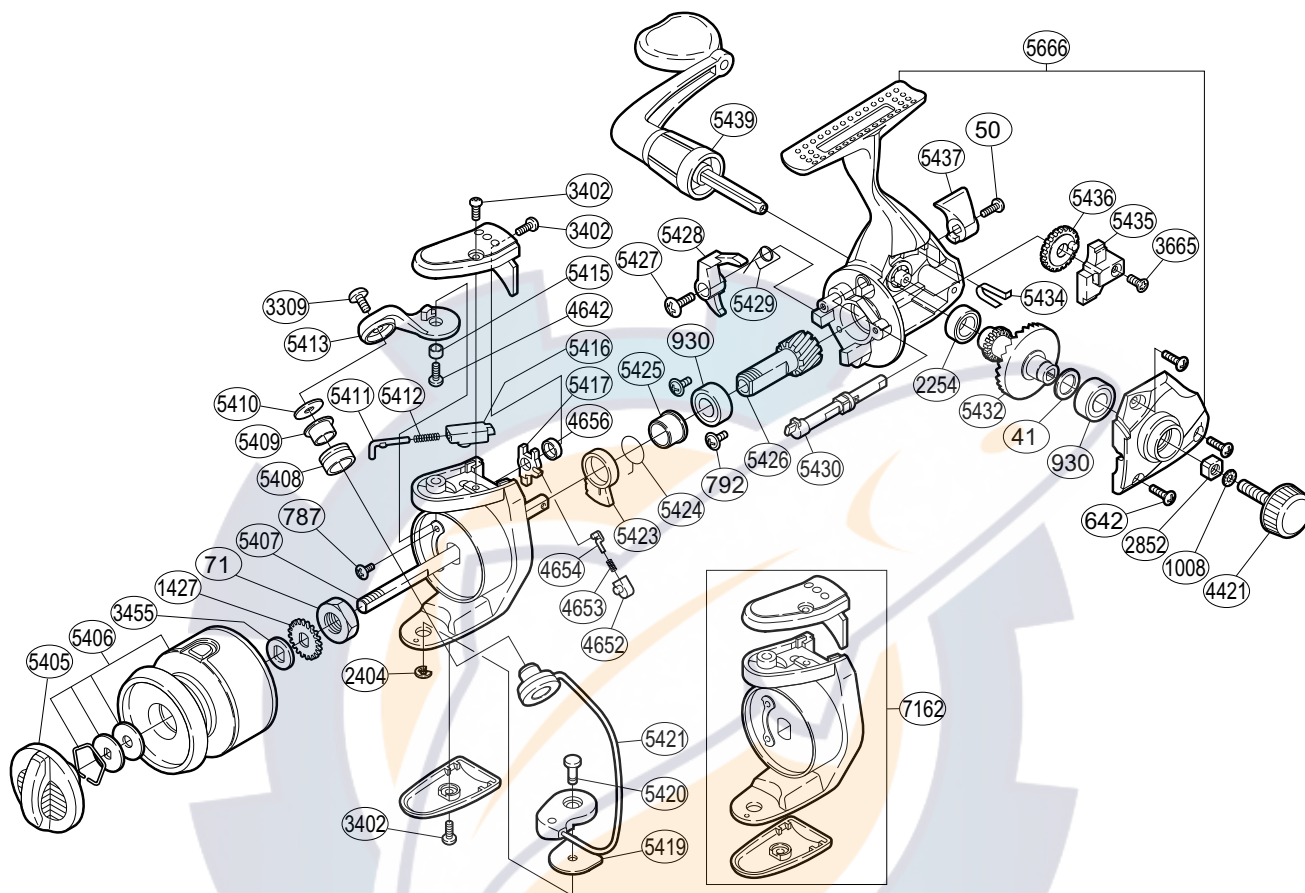

SHIMANO®

SEDONA®

SE-500FA

Part No.	Description	Part No.	Description	Part No.	Description
RD 0041	Drive Gear Washer	RD 4652	Lever Spring Guide (B)	RD 5421	Bail Assembly
RD 0050	Anti-Reverse Lever Screw	RD 4653	Lever Spring	RD 5423	Anti-Reverse Lock Out
RD 0071	Rotor Nut	RD 4654	Lever Spring Guide (A)	RD 5424	Anti-Reverse Lock Out Spring
RD 0642	Side Cover Screw	RD 4656	Trip Lever Spacer	RD 5425	Lock Out Spring Holder
RD 0787	Nut Lock Screw	RD 5405	Drag Knob	RD 5426	Pinion Gear
RD 0792	Bearing Retainer Screw	RD 5406	Spool Assembly	RD 5427	Anti-Reverse Pawl Screw
RD 0930	Ball Bearing	RD 5407	Main Shaft	RD 5428	Anti-Reverse Pawl
RD 1008	Handle Lock Washer	RD 5408	Line Roller	RD 5429	Anti-Reverse Pawl Spring
RD 1427	Spool Support	RD 5409	Line Roller Bushing	RD 5430	Anti-Reverse Cam
RD 2254	Ball Bearing	RD 5410	Line Roller Washer	RD 5432	Drive Gear
RD 2404	"E" Lock	RD 5411	Bail Spring Guide (A)	RD 5434	Anti-Reverse Cam Spring
RD 2852	Handle Screw Lock	RD 5412	Bail Spring	RD 5435	Oscillating Slider
RD 3309	Line Roller Screw	RD 5413	Bail Arm	RD 5436	Oscillating Gear
RD 3402	Multi-Purpose Screw	RD 5415	Bail Arm Bushing	RD 5437	Anti-Reverse Lever
RD 3455	Spool Washer	RD 5416	Bail Spring Guide (B)	RD 5439	Handle Assembly
RD 3665	Slider Retainer Screw	RD 5417	Bail Trip Lever	RD 5666	Body Assembly
RD 4421	Handle Screw Cap	RD 5419	Bail Hold Support Spacer	RD 7162	Rotor Set
RD 4642	Bail Arm Screw	RD 5420	Bail Hold Support Shaft		