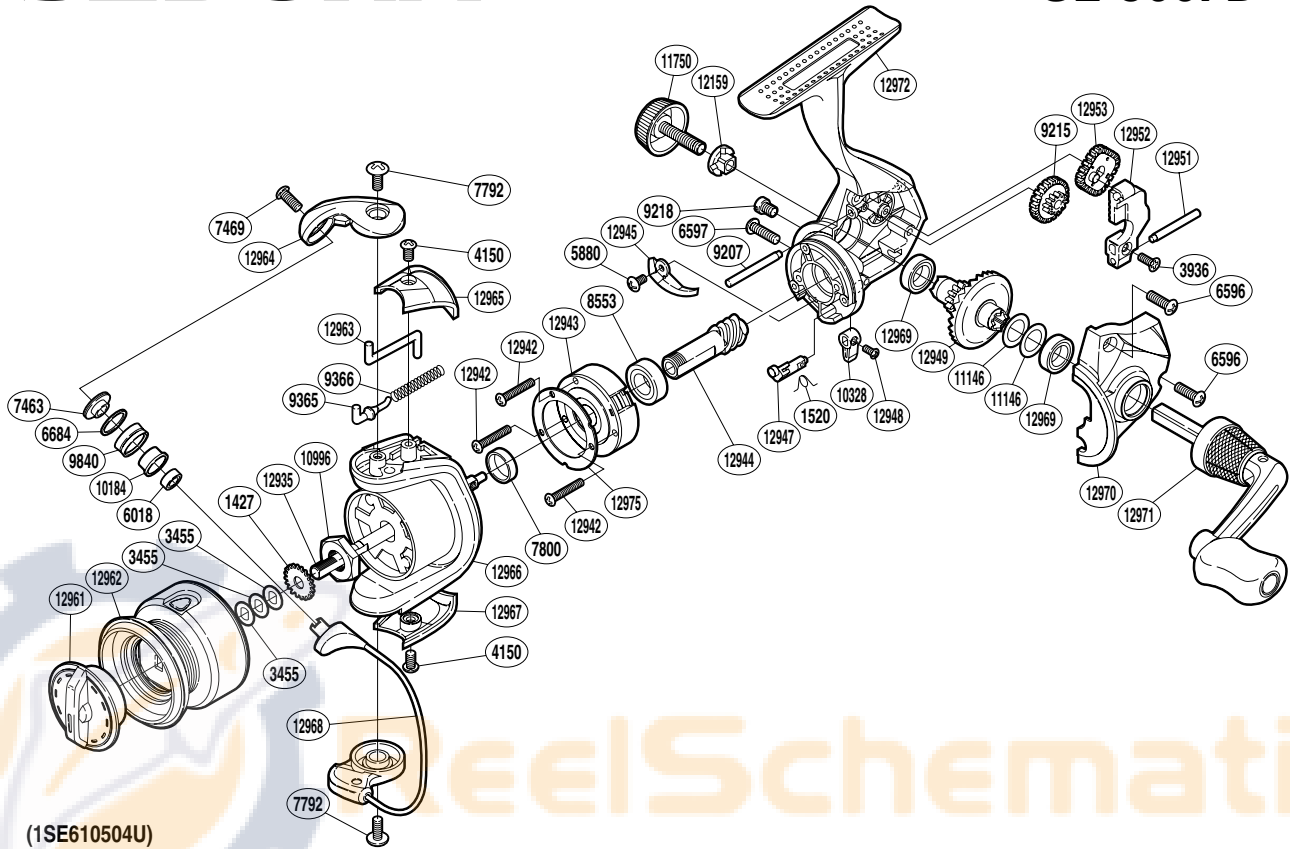

# SHIMANO

## SEDONA

SE-500FD

(1SE610504U)

Please note that the number of adjusting washers may not be the same as shown in the exploded views. (Adjustment will vary with each individual product.)

Part No.	Description	Part No.	Description	Part No.	Description
RD 1427	Spool Support	RD 9218	Oil Cap	RD12949	Drive Gear
RD 1520	Anti-Reverse Cam Spring	RD 9365	Bail Spring Guide	RD12951	Oscillating Guide B
RD 3455	Spool Washer	RD 9366	Bail Spring	RD12952	Oscillating Slider
RD 3936	Screw	RD 9840	Line Roller	RD12953	Oscillating Gear
RD 4150	Screw	RD10184	Line Roller Bushing	RD12961	Drag Knob
RD 5880	Screw	RD10328	Anti-Reverse Lever	RD12962	Spool Assembly
RD 6018	Ball Bearing	RD10996	Rotor Nut	RD12963	Bail Trip Lever
RD 6596	Screw	RD11146	Washer	RD12964	Bail Arm
RD 6597	Screw	RD11750	Handle Screw Cap	RD12965	Bail Spring Cover
RD 6684	Line Roller Spacer	RD12159	Handle Screw Lock Washer	RD12966	Rotor
RD 7463	Line Roller Washer	RD12935	Main Shaft	RD12967	Bail Hold Support Guard
RD 7469	Screw	RD12942	Screw	RD12968	Bail Assembly
RD 7792	Screw	RD12943	Roller Clutch Assembly	RD12969	Ball Bearing
RD 7800	Rotor Ring	RD12944	Pinion Gear	RD12970	Side Cover
RD 8553	Ball Bearing	RD12945	Bail Trip Strike	RD12971	Handle Assembly
RD 9207	Oscillating Guide A	RD12947	Anti-Reverse Cam	RD12972	Body
RD 9215	Idle Gear	RD12948	Screw	RD12975	Roller Clutch Reinforce