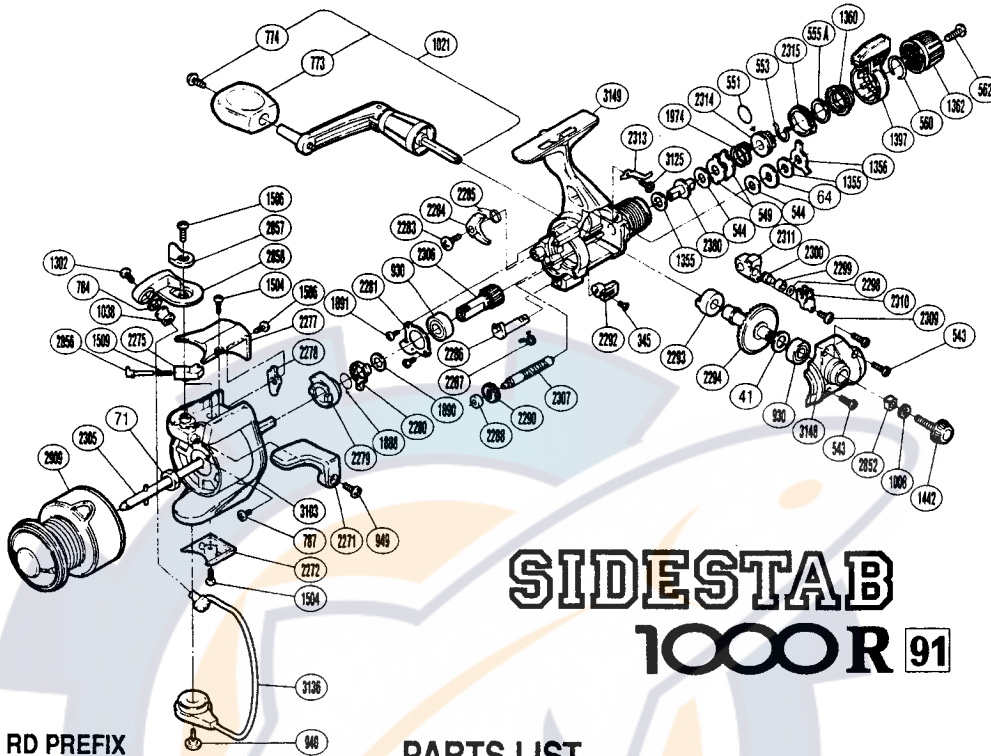

**1991 REPAIR MANUAL**

Shimano American Corporation, One Shimano Dr.  
Irvine, CA 92718

TO ORDER: USE RD PREFIX  
WITH PART NUMBER

**PARTS LIST**

RD #	DESCRIPTION	RD #	DESCRIPTION	RD #	DESCRIPTION
0041	Drive Gear Washer	1362	Drag Programmer	2293	Drive Gear Bushing
0064	Click Gear	1397	Fightin' Drag II Lever	2294	Drive Gear
0071	Rotor Nut	1442	Handle Screw Cap	2298	Spacer
0345	Anti-Reverse Lever Screw	1504	Bail Spring Cover Screw	2299	Oscillating Slider Bushing
0543	Side Cover Screw	1506	Multi Purpose Screw	2300	Oscillating Pawl
0544	Drag Washer "C <sub>2</sub> " (white)	1509	Bail Spring	2305	Main Shaft
0549	Eared Washer "B"	1888	Anti-Reverse Lock Out Spring	2306	Pinion Gear
0551	"O" Ring	1890	Bushing Washer	2307	Worm Shaft
0553	Hold Click Spring	1891	Bearing Retainer Screw	2309	Slider Retainer Screw
0555A	Fightin' Pressure Screw Washer	1974	Drag Coil Spring	2310	Oscillating Slider Retainer
0560	Lever Hold Spring	2271	Quick-Fire II Trigger	2311	Oscillating Slider
0562	Drag Programmer Screw	2272	Rotor Side Cover	2313	Drag Click
0773	Handle Knob	2275	Bail Spring Guide (B)	2314	Pressure Screw
0774	Handle Knob Screw	2277	Bail Spring Cover	2315	Lever Click Gear
0784	Line Roller Washer	2278	Bail Trip Lever	2380	Drag Shaft
0787	Nut Lock Screw	2279	Anti-Reverse Ratchet	2852	Handle Screw Lock
0930	Ball Bearing	2280	Anti-Reverse Lock Out	2856	Bail Spring Guide (A)
0940	Bail Trip Cam Screw	2281	Bearing Retainer	2857	Trigger Cam
0949	Trigger Screw	2283	Anti-Reverse Pawl Screw	2858	Bail Arm
1008	Handle Lock Washer	2284	Anti-Reverse Pawl	2909	Spool Assembly
1021	Handle Assembly	2285	Anti-Reverse Pawl Spring	3103	Rotor
1038	SiC Ceramic Roller	2286	Anti-Reverse Cam	3125	Drag Click Screw
1302	Line Roller Screw	2287	Anti-Reverse Cam Spring	3136	Bail Assembly
1355	Drag Washer "C <sub>1</sub> " (white)	2288	Worm Bearing	3148	Side Cover
1356	Eared Washer "B <sub>F</sub> "	2290	Idle Gear	3149	Body
1360	Fightin' Pressure Screw	2292	Anti-Reverse Lever		