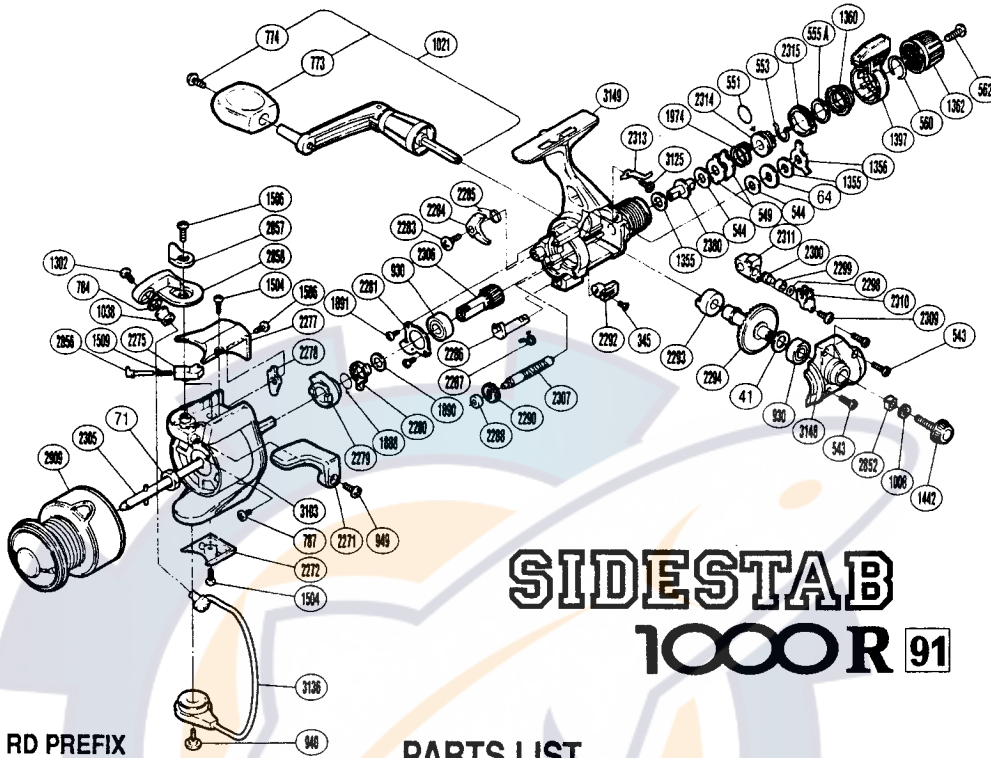

**1991 REPAIR MANUAL**

Shimano American Corporation, One Shimano Dr.  
Irvine, CA 92718

TO ORDER: USE RD PREFIX  
WITH PART NUMBER

**PARTS LIST**

RD #	DESCRIPTION	RD #	DESCRIPTION	RD #	DESCRIPTION
0041	Drive Gear Washer	1362	Drag Programmer	2293	Drive Gear Bushing
0064	Click Gear	1397	Fightin' Drag II Lever	2294	Drive Gear
0071	Rotor Nut	1442	Handle Screw Cap	2298	Spacer
0345	Anti-Reverse Lever Screw	1504	Bail Spring Cover Screw	2299	Oscillating Slider Bushing
0543	Side Cover Screw	1506	Multi Purpose Screw	2300	Oscillating Pawl
0544	Drag Washer "C <sub>2</sub> " (white)	1509	Bail Spring	2305	Main Shaft
0549	Eared Washer "B"	1888	Anti-Reverse Lock Out Spring	2306	Pinion Gear
0551	"O" Ring	1890	Bushing Washer	2307	Worm Shaft
0553	Hold Click Spring	1891	Bearing Retainer Screw	2309	Slider Retainer Screw
0555A	Fightin' Pressure Screw Washer	1974	Drag Coil Spring	2310	Oscillating Slider Retainer
0560	Lever Hold Spring	2271	Quick-Fire II Trigger	2311	Oscillating Slider
0562	Drag Programmer Screw	2272	Rotor Side Cover	2313	Drag Click
0773	Handle Knob	2275	Bail Spring Guide (B)	2314	Pressure Screw
0774	Handle Knob Screw	2277	Bail Spring Cover	2315	Lever Click Gear
0784	Line Roller Washer	2278	Bail Trip Lever	2380	Drag Shaft
0787	Nut Lock Screw	2279	Anti-Reverse Ratchet	2852	Handle Screw Lock
0930	Ball Bearing	2280	Anti-Reverse Lock Out	2856	Bail Spring Guide (A)
0940	Bail Trip Cam Screw	2281	Bearing Retainer	2857	Trigger Cam
0949	Trigger Screw	2283	Anti-Reverse Pawl Screw	2858	Bail Arm
1008	Handle Lock Washer	2284	Anti-Reverse Pawl	2909	Spool Assembly
1021	Handle Assembly	2285	Anti-Reverse Pawl Spring	3103	Rotor
1038	SiC Ceramic Roller	2286	Anti-Reverse Cam	3125	Drag Click Screw
1302	Line Roller Screw	2287	Anti-Reverse Cam Spring	3136	Bail Assembly
1355	Drag Washer "C <sub>1</sub> " (white)	2288	Worm Bearing	3148	Side Cover
1356	Eared Washer "B <sub>F</sub> "	2290	Idle Gear	3149	Body
1360	Fightin' Pressure Screw	2292	Anti-Reverse Lever		