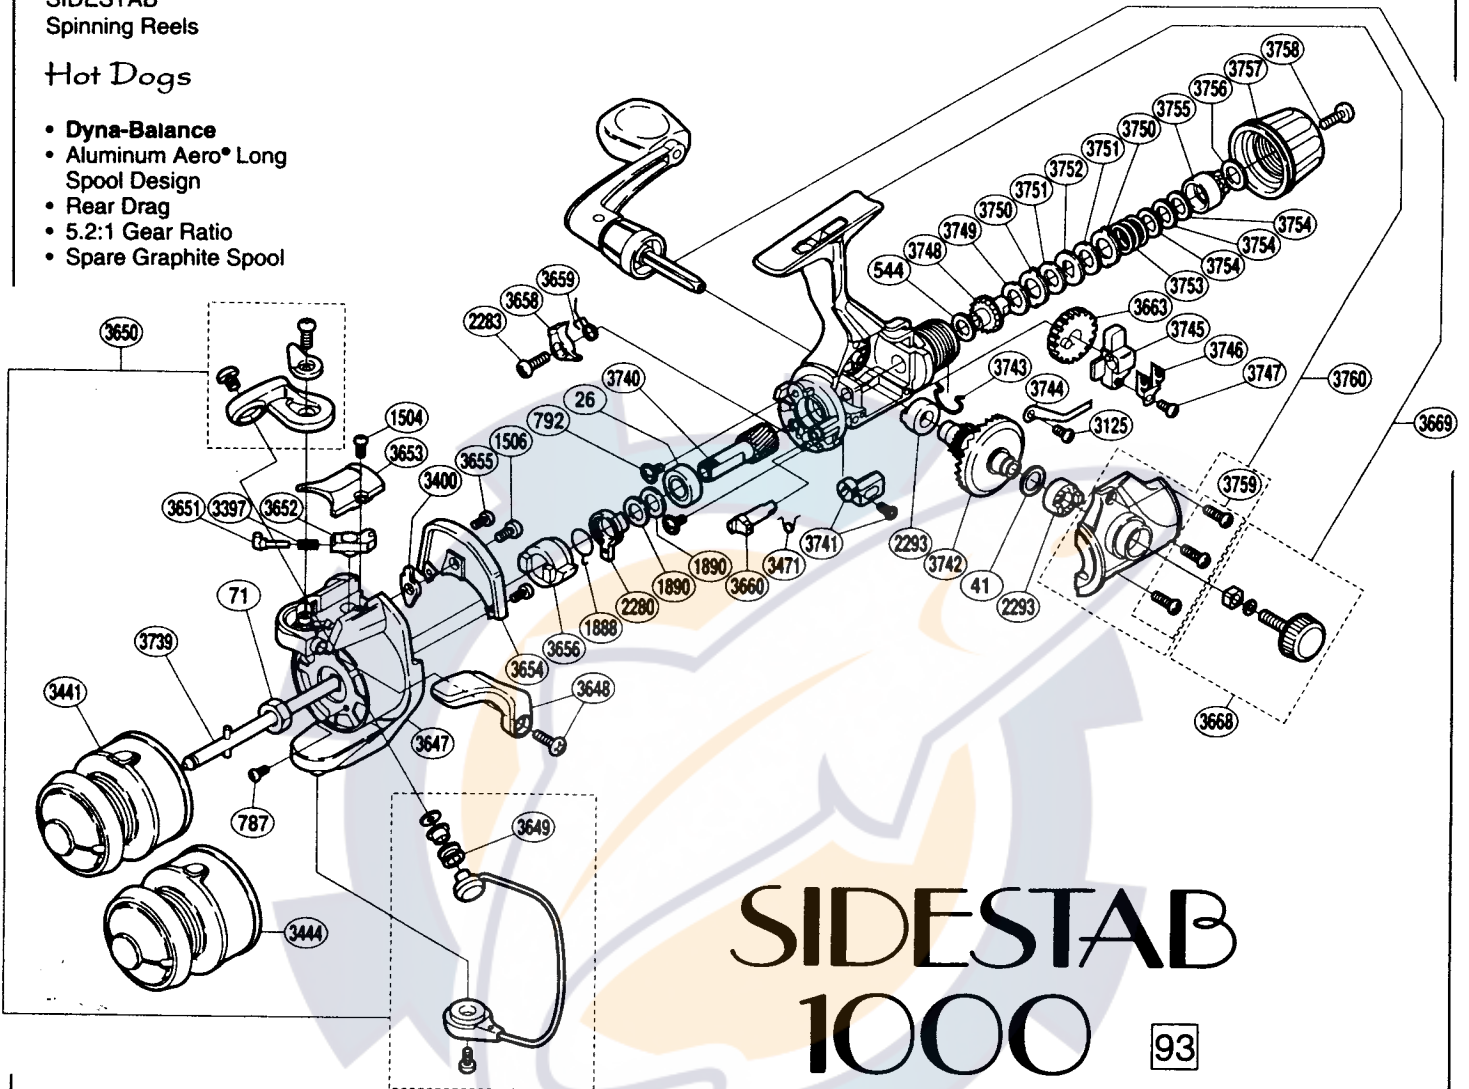

SIDESTAB™
Spinning Reels

Hot Dogs

- Dyna-Balance
- Aluminum Aero® Long Spool Design
- Rear Drag
- 5.2:1 Gear Ratio
- Spare Graphite Spool

SIDESTAB 1000 93

EXPLODED PARTS VIEW

MODEL NO.	LINE / CAPACITY	GEAR RATIO	WT. (OZ.)	BEARINGS
-----------	-----------------	------------	-----------	----------

SI-1000RA	2/270,4/140,6/110	5.2:1	9.2	1
-----------	-------------------	-------	-----	---

Shimano® has been the leader in spinning tackle for many years now. Our spinning reels have proven themselves to be no-risk purchases for consumers who know they can depend on reliable and smooth operation. This year we've expanded upon our solid base of manufacturing technology with a new concept called DynaBalance™. We're really pushing this innovation hard, not only in this manual, but also with advertising, our consumer catalog, and point of purchase displays. We're pushing so hard because we believe that DynaBalance™ is one of the best things to ever happen to spinning tackle.

The new Syncopate™ and the improved Sidestab™ with DynaBalance™ are some of the most exciting spinning reels to ever come along. These sporty, affordable reels give the everyday fisherman smoother retrieves than were available on any other reel, at any cost, just one year ago. Sidestab™ is available in three rear drag models. Syncopate™ is available in three front drag models. Both models come with an aluminum spool and an extra graphite spool.