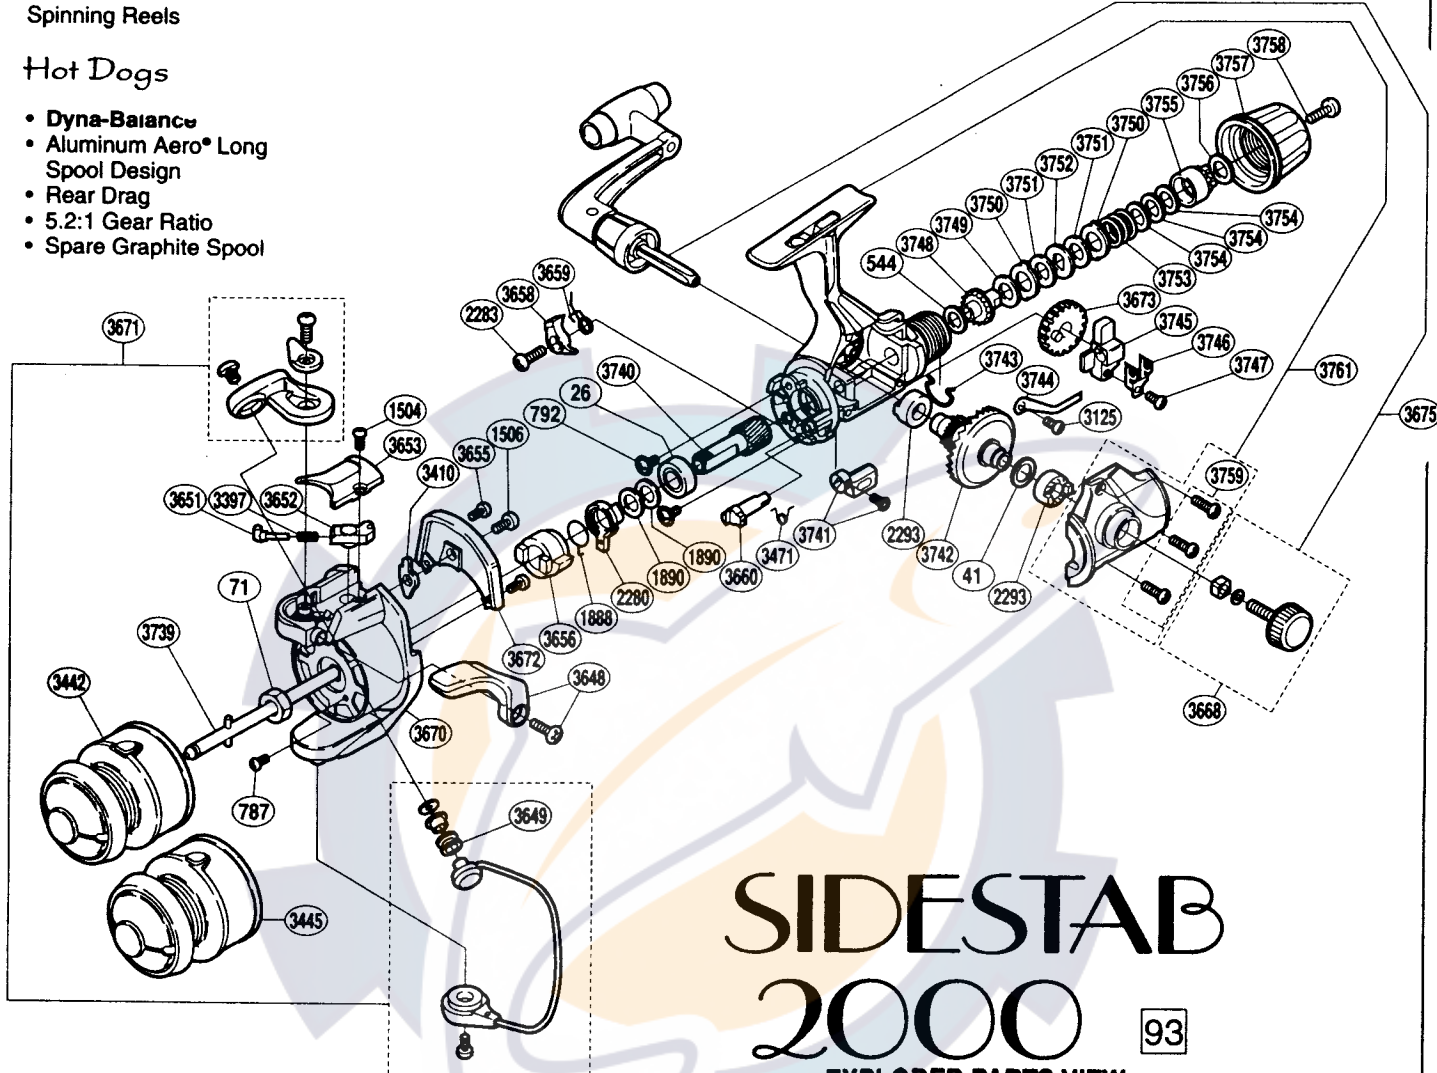

SHIMANO

TS
TOTAL TECHNICAL SUPPORT

1993 SUPPLEMENT

SIDESTAB™
Spinning Reels

Hot Dogs

- Dyna-Balance
- Aluminum Aero® Long Spool Design
- Rear Drag
- 5.2:1 Gear Ratio
- Spare Graphite Spool

SIDESTAB 2000

93

EXPLODED PARTS VIEW

MODEL NO.	LINE / CAPACITY	GEAR RATIO	WT. (OZ.)	BEARINGS
SI-2000RA	6/170,8/120,10/100	5.2:1	9.4	1

Shimano® has been the leader in spinning tackle for many years now. Our spinning reels have proven themselves to be no-risk purchases for consumers who know they can depend on reliable and smooth operation. This year we've expanded upon our solid base of manufacturing technology with a new concept called DynaBalance™. We're really pushing this innovation hard, not only in this manual, but also with advertising, our consumer catalog, and point of purchase displays. We're pushing so hard because we believe that DynaBalance™ is one of the best things to ever happen to spinning tackle.

The new Syncopate™ and the improved Sidestab™ with DynaBalance™ are some of the most exciting spinning reels to ever come along. These sporty, affordable reels give the everyday fisherman smoother retrieves than were available on any other reel, at any cost, just one year ago. Sidestab™ is available in three rear drag models. Syncopate™ is available in three front drag models. Both models come with an aluminum spool and an extra graphite spool.