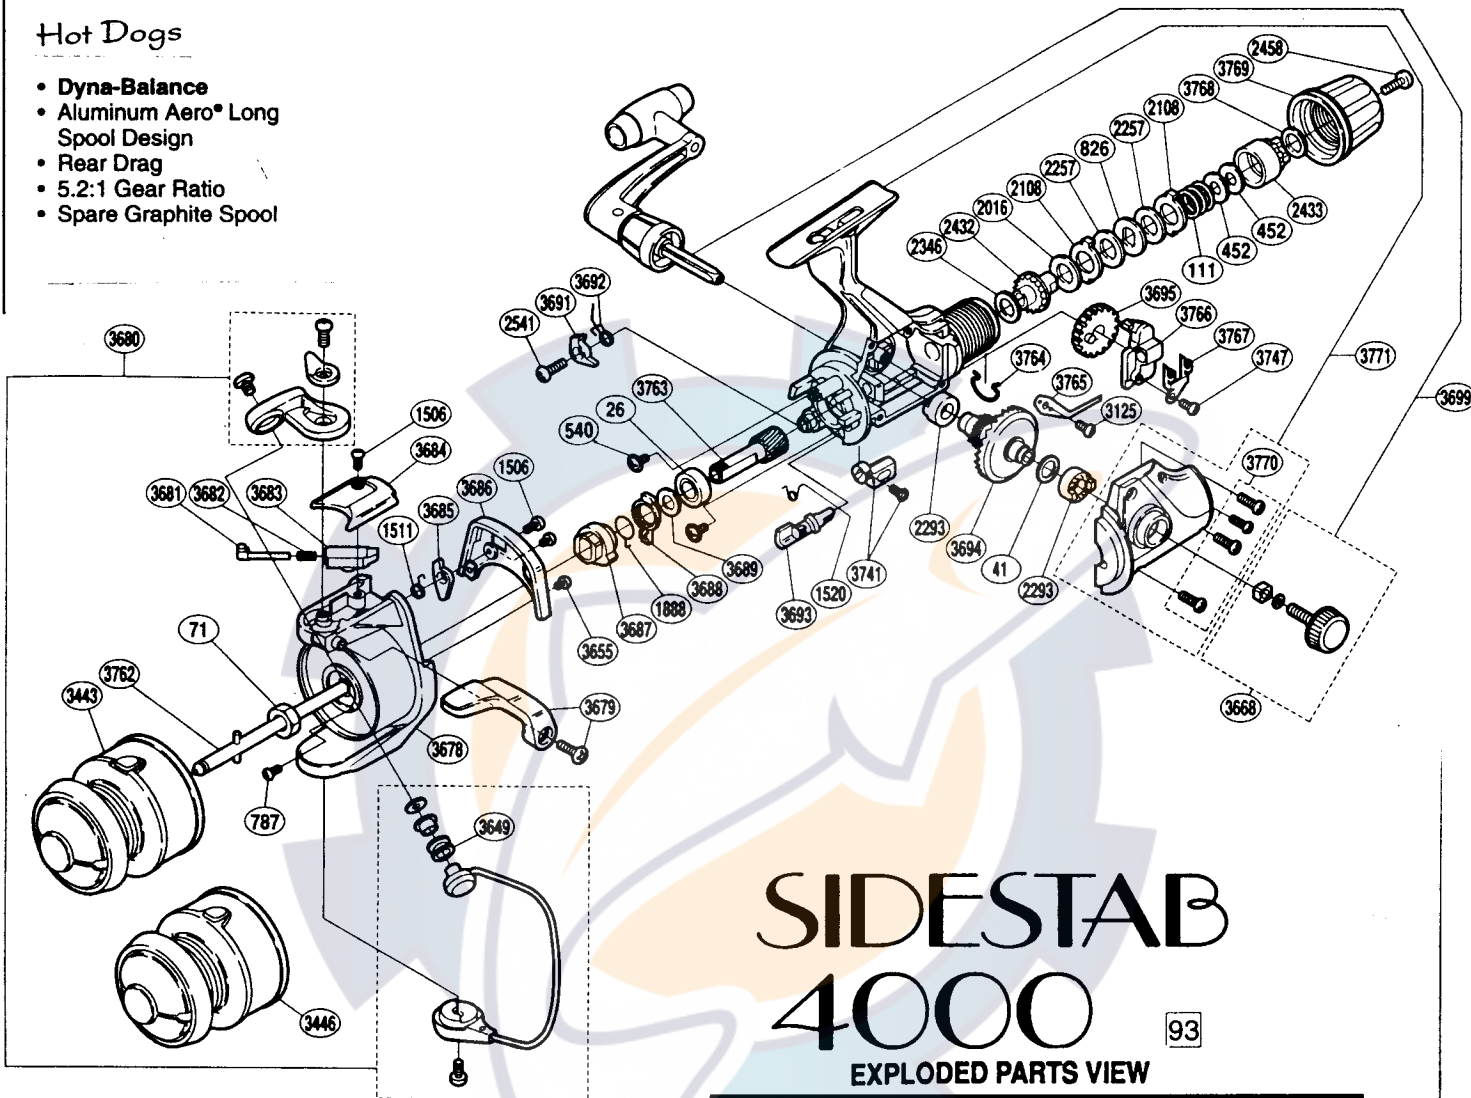

SHIMANO

TOTAL TECHNICAL SUPPORT

1993 SUPPLEMENT

SIDESTAB™
Spinning Reels

Hot Dogs

- **Dyna-Balance**
- **Aluminum Aero® Long Spool Design**
- **Rear Drag**
- **5.2:1 Gear Ratio**
- **Spare Graphite Spool**

SIDESTAB 4000

93

EXPLODED PARTS VIEW

MODEL NO.	LINE / CAPACITY	GEAR RATIO	WT. (OZ.)	BEARINGS
SI-4000RA	8/240,10/200,12/160	5.2:1	12.3	1

Shimano® has been the leader in spinning tackle for many years now. Our spinning reels have proven themselves to be no-risk purchases for consumers who know they can depend on reliable and smooth operation. This year we've expanded upon our solid base of manufacturing technology with a new concept called DynaBalance™. We're really pushing this innovation hard, not only in this manual, but also with advertising, our consumer catalog, and point of purchase displays. We're pushing so hard because we believe that DynaBalance™ is one of the best things to ever happen to spinning tackle.

The new Syncopate™ and the improved Sidestab™ with DynaBalance™ are some of the most exciting spinning reels to ever come along. These sporty, affordable reels give the everyday fisherman smoother retrieves than were available on any other reel, at any cost, just one year ago. Sidestab™ is available in three rear drag models. Syncopate™ is available in three front drag models. Both models come