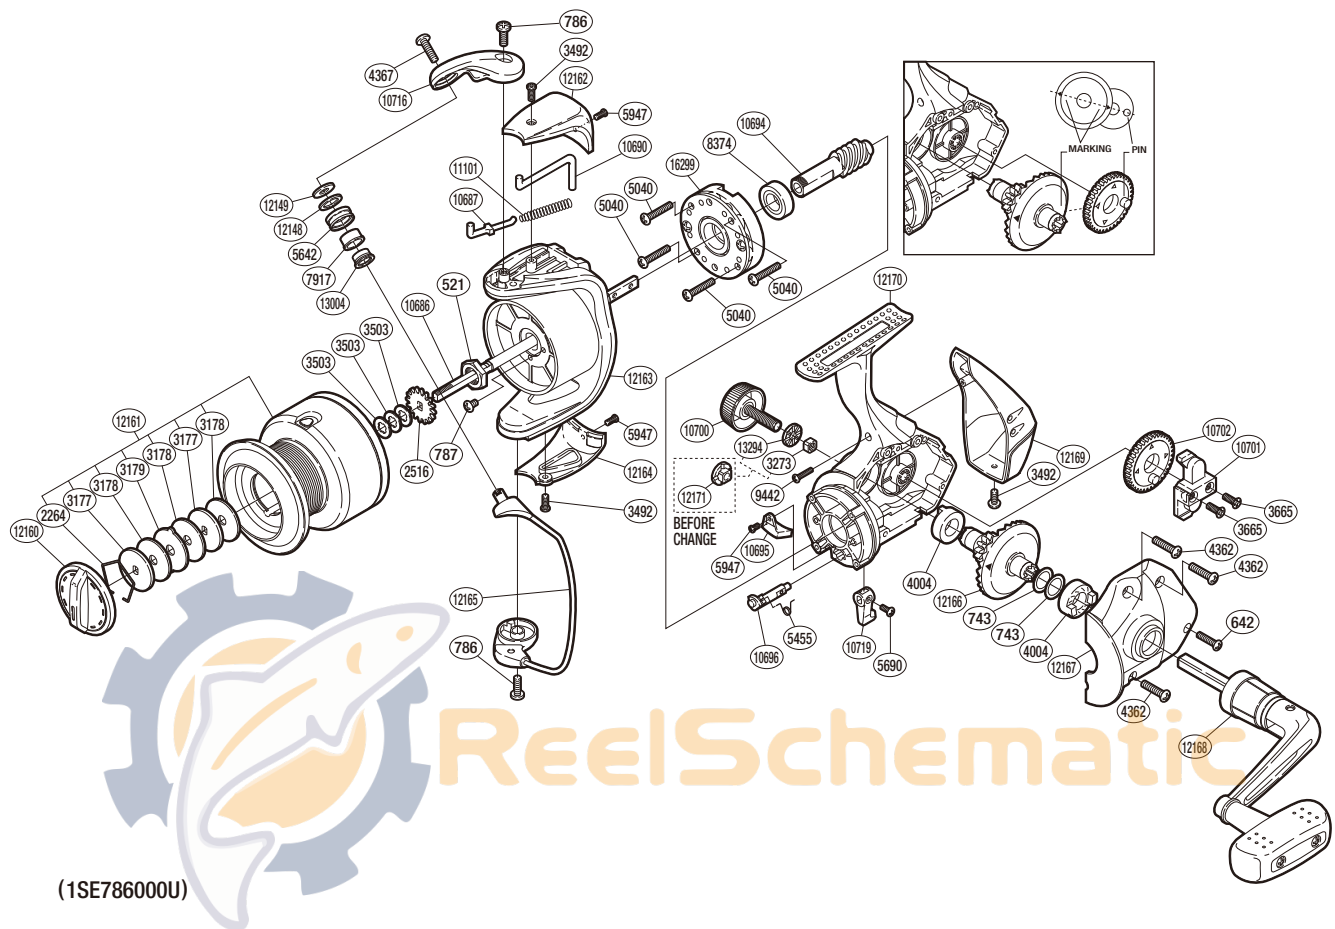

# SHIMANO

## SOCORRO

## SOC-6000F

(1SE78600U)

Part No.	Description	Part No.	Description	Part No.	Description
RD 0521	Rotor Nut	RD 5642	Line Roller	RD12149	Line Roller Washer
RD 0642	Screw	RD 5690	Screw	RD12160	Drag Knob
RD 0743	Washer	RD 5947	Screw	RD12161	Spool Assembly
RD 0786	Screw	RD 7917	Line Roller Bushing	RD12162	Bail Spring Cover
RD 0787	Screw	RD 8374	Ball Bearing	RD12163	Rotor
RD 2264	Drag Washers Retainer	RD 9442	Screw	RD12164	Bail Hold Support Guard
RD 2516	Spool Support	RD10686	Main Shaft	RD12165	Bail Assembly
RD 3177	Key Washer	RD10687	Bail Spring Guide A	RD12166	Drive Gear
RD 3178	Drag Washer	RD10690	Bail Trip Lever	RD12167	Side Cover
RD 3179	Eared Washer	RD10694	Pinion Gear	RD12168	Handle Assembly
RD 3273	Handle Screw Lock	RD10695	Bail Trip Strike	RD12169	Rear Protector
RD 3492	Screw	RD10696	Anti-Reverse Cam	RD12170	Body
RD 3503	Spool Washer	RD10700	Handle Screw Cap	RD13004	Line Roller Collar
RD 3665	Screw	RD10701	Oscillating Slider	RD13294	Handle Screw Lock Washer
RD 4004	Drive Gear Bushing	RD10702	Oscillating Gear	RD16299	Roller Clutch Assembly
RD 4362	Screw	RD10716	Bail Arm		
RD 4367	Screw	RD10719	Anti-Reverse Lever		
RD 5040	Screw	RD11101	Bail Spring		
RD 5455	Anti-Reverse Cam Spring	RD12148	Line Roller Spacer	RD12171	Handle Screw Lock Washer (before change)