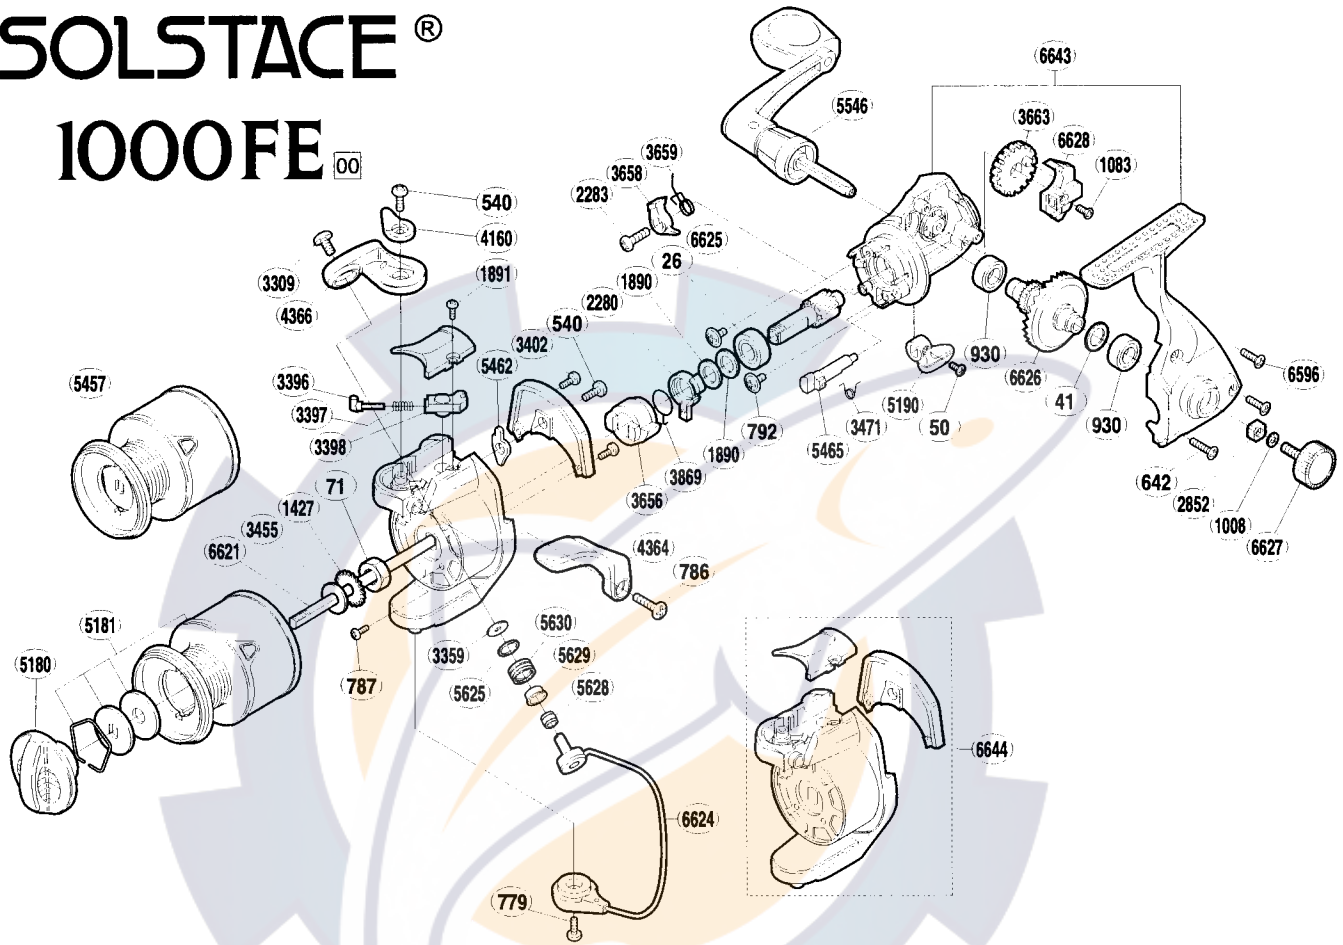

SOLSTACE® 1000FE 00

Part No.	Description	Part No.	Description	Part No.	Description
RD 0026	Ball Bearing	RD 3309	Line Roller Screw	RD 5457	Spool Assembly (graphite)
RD 0041	Drive Gear Washer	RD 3359	Line Roller Washer	RD 5462	Bail Trip Lever
RD 0050	Anti-Reverse Lever Screw	RD 3396	Bail Spring Guide (A)	RD 5465	Anti-Reverse Cam
RD 0071	Rotor Nut	RD 3397	Bail Spring	RD 5546	Handle Assembly
RD 0540	Multi-Purpose Screw	RD 3398	Bail Spring Guide (B)	RD 5625	Line Roller Spacer
RD 0642	Side Cover Screw (long)	RD 3402	Cover Screw	RD 5628	Line Roller Collar
RD 0779	Bail Hold Support Screw	RD 3455	Spool Washer	RD 5629	Line Roller Bushing
RD 0786	Trigger Screw	RD 3471	Anti-Reverse Cam Spring	RD 5630	Line Roller
RD 0787	Nut Lock Screw	RD 3656	Anti-Reverse Ratchet	RD 6596	Side Cover Screw (short)
RD 0792	Bearing Retainer Screw	RD 3658	Anti-Reverse Pawl	RD 6621	Main Shaft
RD 0930	Ball Bearing	RD 3659	Anti-Reverse Pawl Spring	RD 6624	Bail Assembly
RD 1008	Handle Lock Washer	RD 3663	Oscillating Gear	RD 6625	Pinion Gear
RD 1083	Slider Retainer Screw	RD 3869	Anti-Reverse Lock Out Spring	RD 6626	Drive Gear
RD 1427	Spool Support	RD 4160	Trigger Cam	RD 6627	Handle Screw Cap
RD 1890	Bushing Washer	RD 4364	Quick-Fire II Trigger	RD 6628	Oscillating Slider
RD 1891	Bail Spring Cover Screw	RD 4366	Bail Arm	RD 6643	Body Assembly
RD 2280	Anti-Reverse Lock Out	RD 5180	Drag Knob	RD 6644	Rotor Assembly
RD 2283	Anti-Reverse Pawl Screw	RD 5181	Spool Assembly (aluminum)		
RD 2852	Handle Screw Lock	RD 5190	Anti-Reverse Lever		