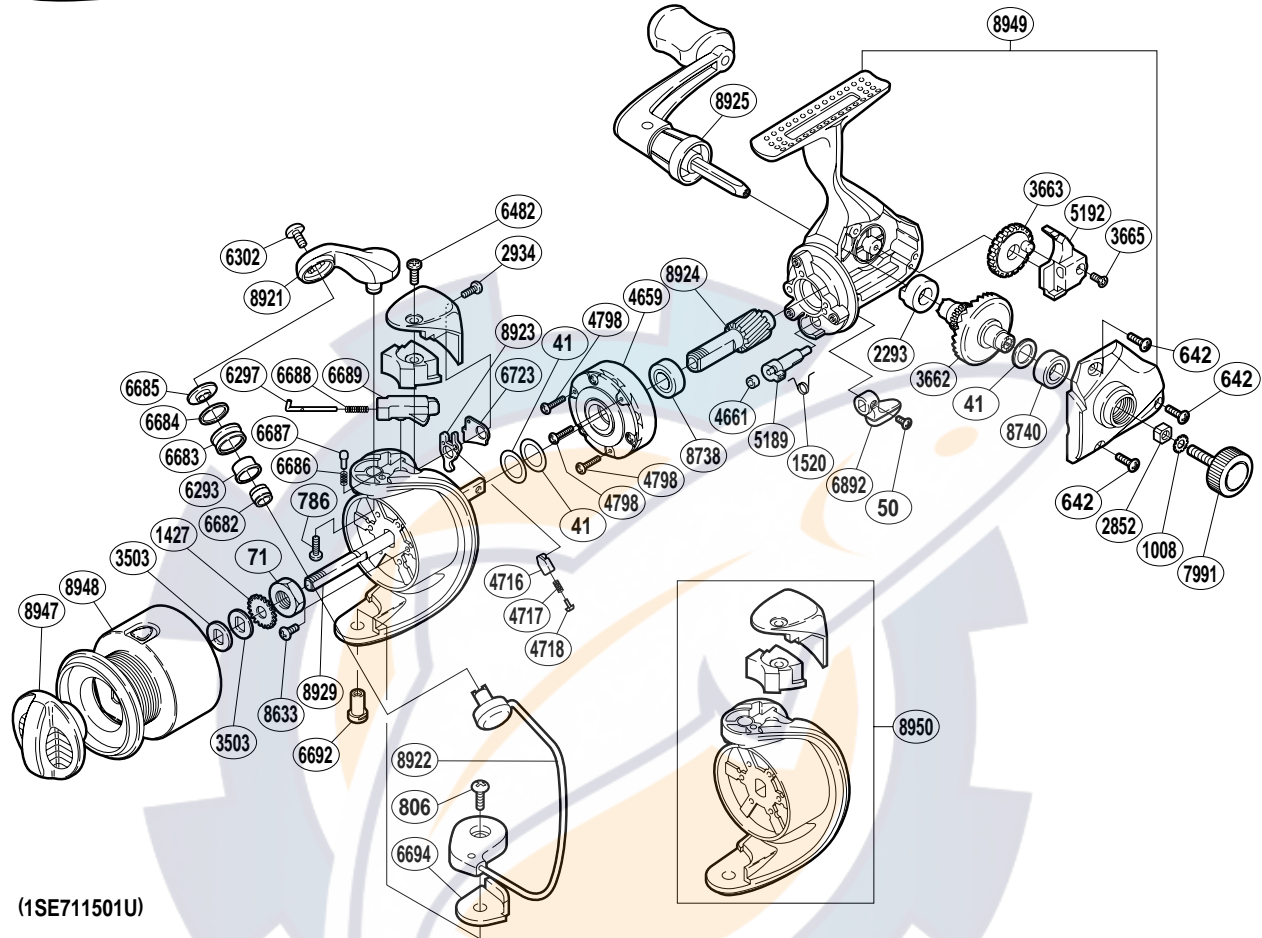

SHIMANO®

Sonora™

SON-1500FA

(1SE711501U)

Part No.	Description	Part No.	Description	Part No.	Description
RD 0041	Adjusting Washer	RD 4716	Lever Spring Guide (B)	RD 6692	Bail Hold Support Shaft
RD 0050	Anti-Reverse Lever Screw	RD 4717	Lever Spring	RD 6694	Bail Hold Support Spacer
RD 0071	Rotor Nut	RD 4718	Lever Spring Guide (A)	RD 6723	Bail Trip Lever Washer
RD 0642	Side Cover Screw	RD 4798	Roller Clutch Screw	RD 6892	Anti-Reverse Lever
RD 0786	Bail Arm Screw	RD 5189	Anti-Reverse Cam	RD 7991	Handle Screw Cap
RD 0806	Bail Hold Support Screw	RD 5192	Oscillating Slider	RD 8633	Nut Lock Screw
RD 1008	Handle Lock Washer	RD 6293	Line Roller Bushing	RD 8738	Ball Bearing
RD 1427	Spool Support	RD 6297	Bail Spring Guide (A)	RD 8740	Ball Bearing
RD 1520	Anti-Reverse Cam Spring	RD 6302	Line Roller Screw	RD 8921	Bail Arm
RD 2293	Drive Gear Bushing	RD 6482	Bail Spring Cover Screw (A)	RD 8922	Bail Assembly
RD 2852	Handle Screw Lock	RD 6682	Line Roller Collar	RD 8923	Bail Trip Lever
RD 2934	Bail Spring Cover Screw (B)	RD 6683	Line Roller	RD 8924	Pinion Gear
RD 3503	Spool Washer	RD 6684	Line Roller Spacer	RD 8925	Handle Assembly
RD 3662	Drive Gear	RD 6685	Line Roller Washer	RD 8929	Main Shaft
RD 3663	Oscillating Gear	RD 6686	Click Spring	RD 8947	Drag Knob
RD 3665	Slider Retainer Screw	RD 6687	Bail Arm Click	RD 8948	Spool Assembly
RD 4659	Roller Clutch Assembly	RD 6688	Bail Spring	RD 8949	Body Assembly
RD 4661	Anti-Reverse Cam Ring	RD 6689	Bail Spring Guide (B)	RD 8950	Rotor Assembly