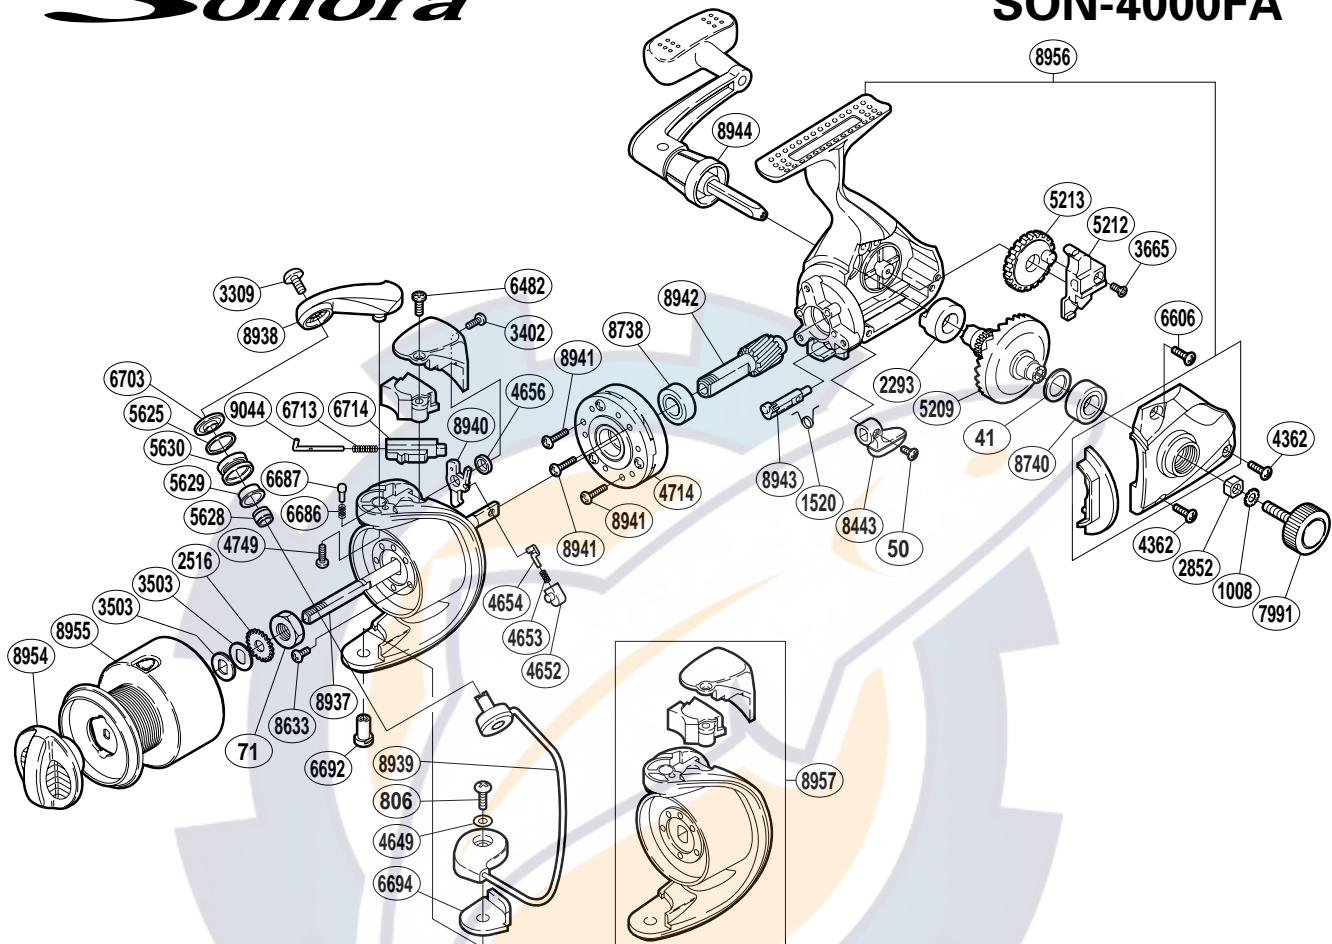

### SON-4000FA

Part No.	Description	Part No.	Description	Part No.	Description
RD 0041	Drive Gear Washer	RD 4714	Roller Clutch Assembly	RD 8443	Anti-Reverse Lever
RD 0050	Anti-Reverse Lever Screw	RD 4749	Bail Arm Screw	RD 8633	Nut Lock Screw
RD 0071	Rotor Nut	RD 5209	Drive Gear	RD 8738	Ball Bearing
RD 0806	Bail Hold Support Screw	RD 5212	Oscillating Slider	RD 8740	Ball Bearing
RD 1008	Handle Lock Washer	RD 5213	Oscillating Gear	RD 8937	Main Shaft
RD 1520	Anti-Reverse Cam Spring	RD 5625	Line Roller Spacer	RD 8938	Bail Arm
RD 2293	Drive Gear Bushing	RD 5628	Ball Bearing	RD 8939	Bail Assembly
RD 2516	Spool Support	RD 5629	Line Roller Bushing	RD 8940	Bail Trip Lever
RD 2852	Handle Screw Lock	RD 5630	Line Roller	RD 8941	Roller Clutch Screw
RD 3309	Line Roller Screw	RD 6482	Bail Spring Cover Screw (A)	RD 8942	Pinion Gear
RD 3402	Bail Spring Cover Screw (B)	RD 6606	Side Cover Screw (B)	RD 8943	Anti-Reverse Cam
RD 3503	Spool Washer	RD 6686	Click Spring	RD 8944	Handle Assembly
RD 3665	Slider Retainer Screw	RD 6687	Bail Arm Click	RD 8954	Drag Knob
RD 4362	Side Cover Screw (A)	RD 6692	Bail Hold Support Shaft	RD 8955	Spool Assembly
RD 4649	Spacer	RD 6694	Bail Hold Support Spacer	RD 8956	Body Assembly
RD 4652	Lever Spring Guide (B)	RD 6703	Line Roller Washer	RD 8957	Rotor Assembly
RD 4653	Lever Spring	RD 6713	Bail Spring	RD 9044	Bail Spring Guide (A)
RD 4654	Lever Spring Guide (A)	RD 6714	Bail Spring Guide (B)		
RD 4656	Trip Lever Spacer	RD 7991	Handle Screw Cap		