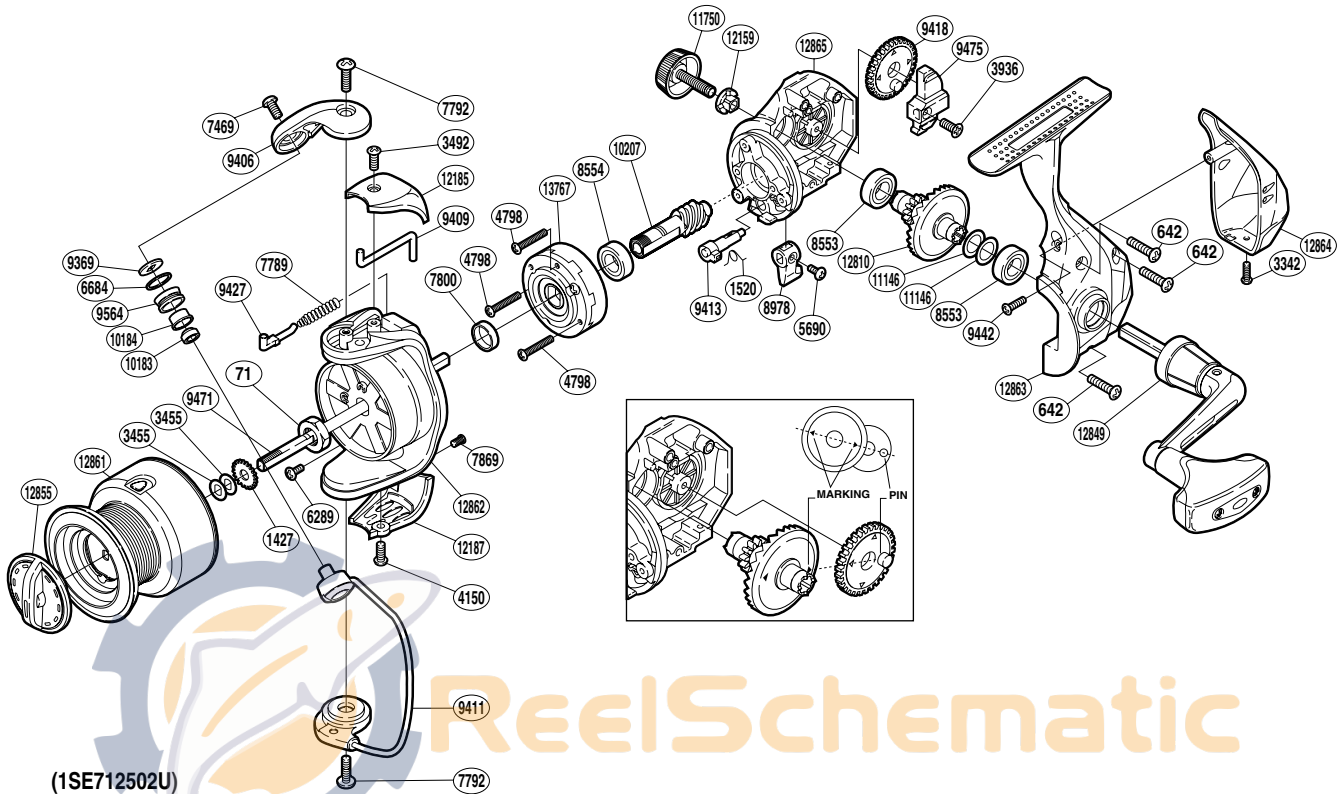

SHIMANO

Sonora

SON-2500FB

(1SE712502U)

Please note that the number of adjusting washers may not be the same as shown in the exploded views. (Adjustment will vary with each individual product.)

Part No.	Description	Part No.	Description	Part No.	Description
RD 0071	Rotor Nut	RD 7869	Screw	RD10207	Pinion Gear
RD 0642	Screw	RD 8553	Ball Bearing	RD11146	Washer
RD 1427	Spool Support	RD 8554	Ball Bearing	RD11750	Handle Screw Cap
RD 1520	Anti-Reverse Cam Spring	RD 8978	Anti-Reverse Lever	RD12159	Handle Screw Lock Washer
RD 3342	Screw	RD 9369	Line Roller Washer	RD12185	Bail Spring Cover
RD 3455	Spool Washer	RD 9406	Bail Arm	RD12187	Bail Hold Support Guard
RD 3492	Screw	RD 9409	Bail Trip Lever	RD12810	Drive Gear
RD 3936	Screw	RD 9411	Bail Assembly	RD12849	Handle Assembly
RD 4150	Screw	RD 9413	Anti-Reverse Cam	RD12855	Drag Knob
RD 4798	Screw	RD 9418	Oscillating Gear	RD12861	Spool Assembly
RD 5690	Screw	RD 9427	Bail Spring Guide	RD12862	Rotor
RD 6289	Screw	RD 9442	Screw	RD12863	Side Cover
RD 6684	Line Roller Spacer	RD 9471	Main Shaft	RD12864	Rear Protector
RD 7469	Screw	RD 9475	Oscillating Slider	RD12865	Body
RD 7789	Bail Spring	RD 9564	Line Roller	RD13767	Roller Clutch Assembly
RD 7792	Screw	RD10183	Ball Bearing		
RD 7800	Rotor Ring	RD10184	Line Roller Bushing		