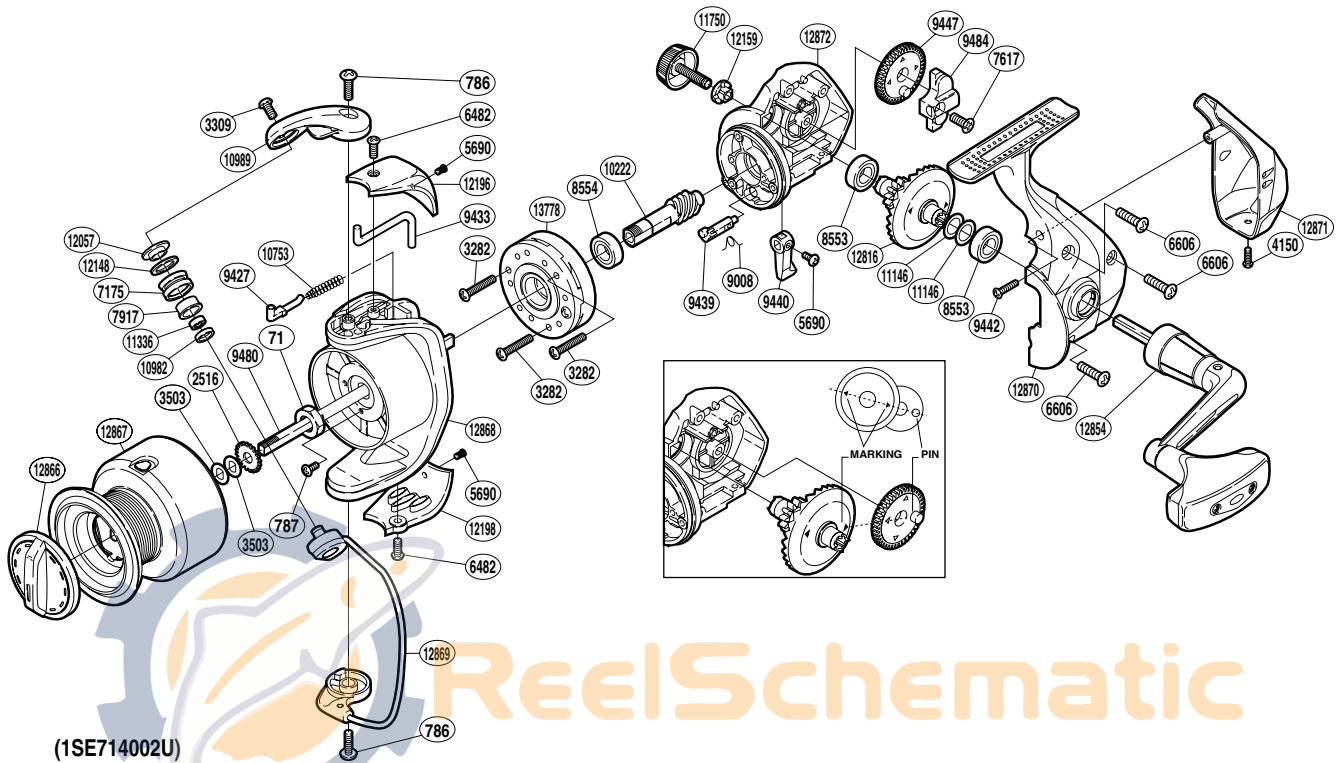

SHIMANO

Sonora

SON-4000FB

Part No.	Description	Part No.	Description	Part No.	Description
RD 0071	Rotor Nut	RD 9008	Anti-Reverse Cam Spring	RD12057	Line Roller Washer
RD 0786	Screw	RD 9427	Bail Spring Guide	RD12148	Line Roller Spacer
RD 0787	Screw	RD 9433	Bail Trip Lever	RD12159	Handle Screw Lock Washer
RD 2516	Spool Support	RD 9439	Anti-Reverse Cam	RD12196	Bail Spring Cover
RD 3282	Screw	RD 9440	Anti-Reverse Lever	RD12198	Bail Hold Support Guard
RD 3309	Screw	RD 9442	Screw	RD12816	Drive Gear
RD 3503	Spool Washer	RD 9447	Oscillating Gear	RD12854	Handle Assembly
RD 4150	Screw	RD 9480	Main Shaft	RD12866	Drag Knob
RD 5690	Screw	RD 9484	Oscillating Slider	RD12867	Spool Assembly
RD 6482	Screw	RD10222	Pinion Gear	RD12868	Rotor
RD 6606	Screw	RD10753	Bail Spring	RD12869	Bail Assembly
RD 7175	Line Roller	RD10982	Bearing Spacer	RD12870	Side Cover
RD 7617	Screw	RD10989	Bail Arm	RD12871	Rear Protector
RD 7917	Line Roller Bushing	RD11146	Washer	RD12872	Body
RD 8553	Ball Bearing	RD11336	Ball Bearing	RD13778	Roller Clutch Assembly
RD 8554	Ball Bearing	RD11750	Handle Screw Cap		