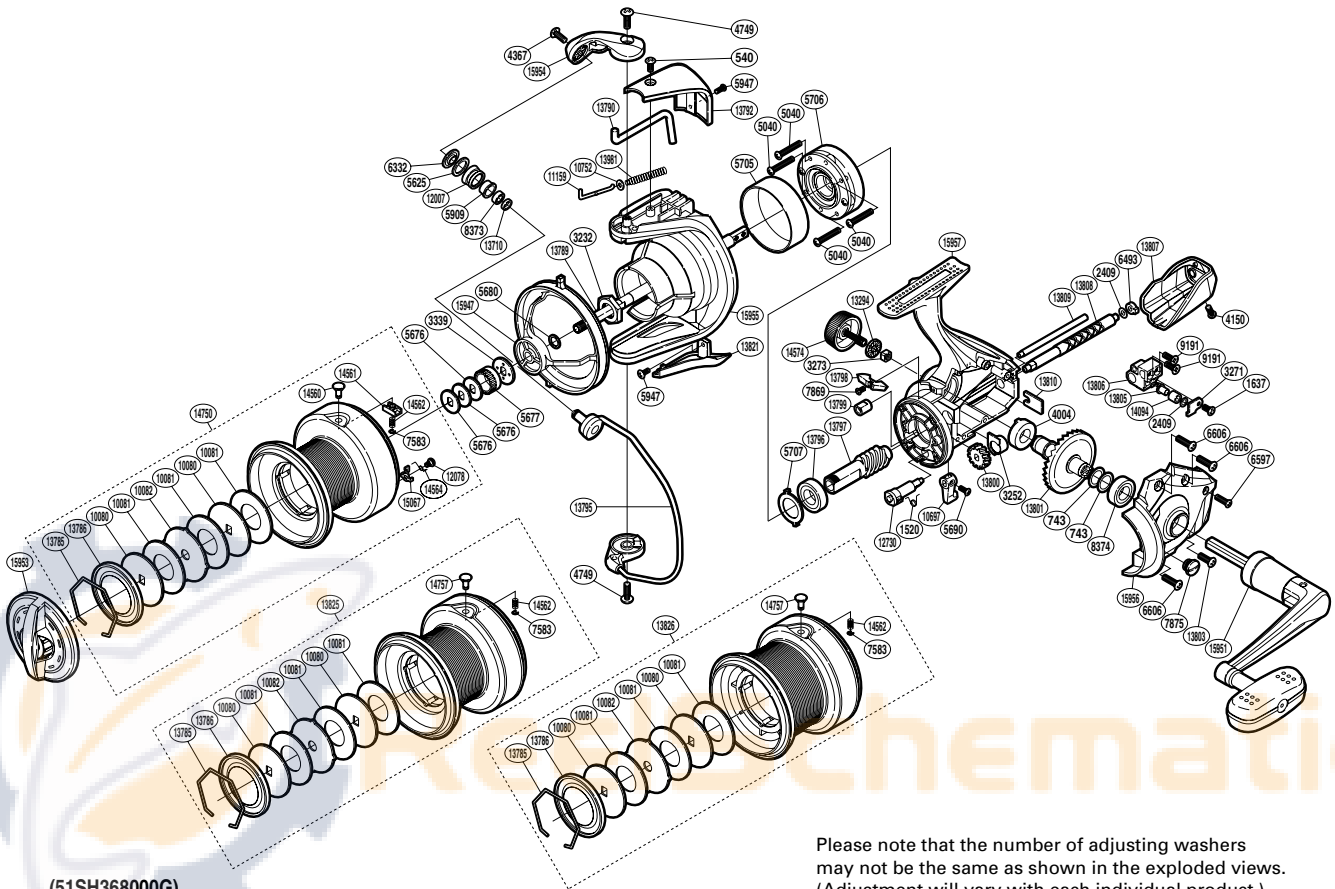

## SPC-8000XTA

(51SH368000G)

Please note that the number of adjusting washers may not be the same as shown in the exploded views. (Adjustment will vary with each individual product.)

Part No.	Description	Part No.	Description	Part No.	Description
RD 0540	Screw	RD 7875	Oil Cap	RD13808	Worm Shaft ***
RD 0743	Washer **/*****	RD 8373	Ball Bearing *	RD13809	Oscillating Guide
RD 1520	Anti-Reverse Cam Spring	RD 8374	Ball Bearing *****	RD13810	Worm Shaft Retainer
RD 1637	Screw	RD 9191	Screw	RD13821	Bail Hold Support Guard
RD 2409	Spacer ***	RD10080	Key Washer	RD13981	Bail Spring ****
RD 3232	Rotor Nut	RD10081	Drag Washer	RD14094	Oscillating Slider Bushing ***
RD 3252	Bushing	RD10082	Eared Washer	RD14560	Line Clip
RD 3271	Oscillating Pawl Cover	RD10697	Anti-Reverse Lever	RD14561	Line Clip Holder
RD 3273	Handle Screw Lock	RD10752	Bail Spring Guide A Support ****	RD14562	Line Clip Spring
RD 3339	Spool Support B	RD11159	Bail Spring Guide A ****	RD14564	Drag Click Spring ****
RD 4004	Drive Gear Bushing *****	RD12007	Line Roller *	RD14574	Handle Screw Cap
RD 4150	Screw	RD12078	Screw *****	RD14750	Spool Assembly
RD 4367	Screw *	RD12730	Anti-Reverse Cam	RD15067	Drag Click *****
RD 4749	Screw	RD13294	Handle Screw Lock Washer	RD15947	Line Safety Guard
RD 5040	Screw	RD13710	Bearing Spacer *	RD15951	Handle Assembly
RD 5625	Line Roller Spacer *	RD13785	Drag Washers Retainer	RD15953	Drag Knob
RD 5676	Spool Washer	RD13786	Seal Plate	RD15954	Bail Arm
RD 5677	Spool Support A	RD13789	Main Shaft	RD15955	Rotor
RD 5680	Spacer	RD13790	Bail Trip Lever	RD15956	Side Cover
RD 5690	Screw	RD13792	Bail Spring Cover	RD15957	Body
RD 5705	Roller Clutch Ring	RD13795	Bail Assembly		
RD 5706	Roller Clutch Assembly	RD13796	Ball Bearing *****	RD14757	Line Clip
RD 5707	Bearing Washer	RD13797	Pinion Gear **	RD13825	Spare Spool Assembly (7000)
RD 5909	Line Roller Bushing *	RD13798	Bail Trip Strike	RD13826	Spare Spool Assembly (6000)
RD 5947	Screw	RD13799	Worm Bushing (front)		
RD 6332	Line Roller Washer *	RD13800	Idle Gear **	PK 0196	Line Roller Set *
RD 6493	Worm Bushing (rear) ***	RD13801	Drive Gear **	PK 0012	Gear Set **
RD 6597	Screw	RD13803	Screw	PK 0056	Oscillation Set ***
RD 6606	Screw	RD13805	Oscillating Pawl ***	PK 0057	Bail Spring Set ****
RD 7583	E Lock	RD13806	Oscillating Slider	PK 0018	Bearing Set *****
RD 7869	Screw	RD13807	Rear Protector	PK 0117	Drag Clicker Set *****