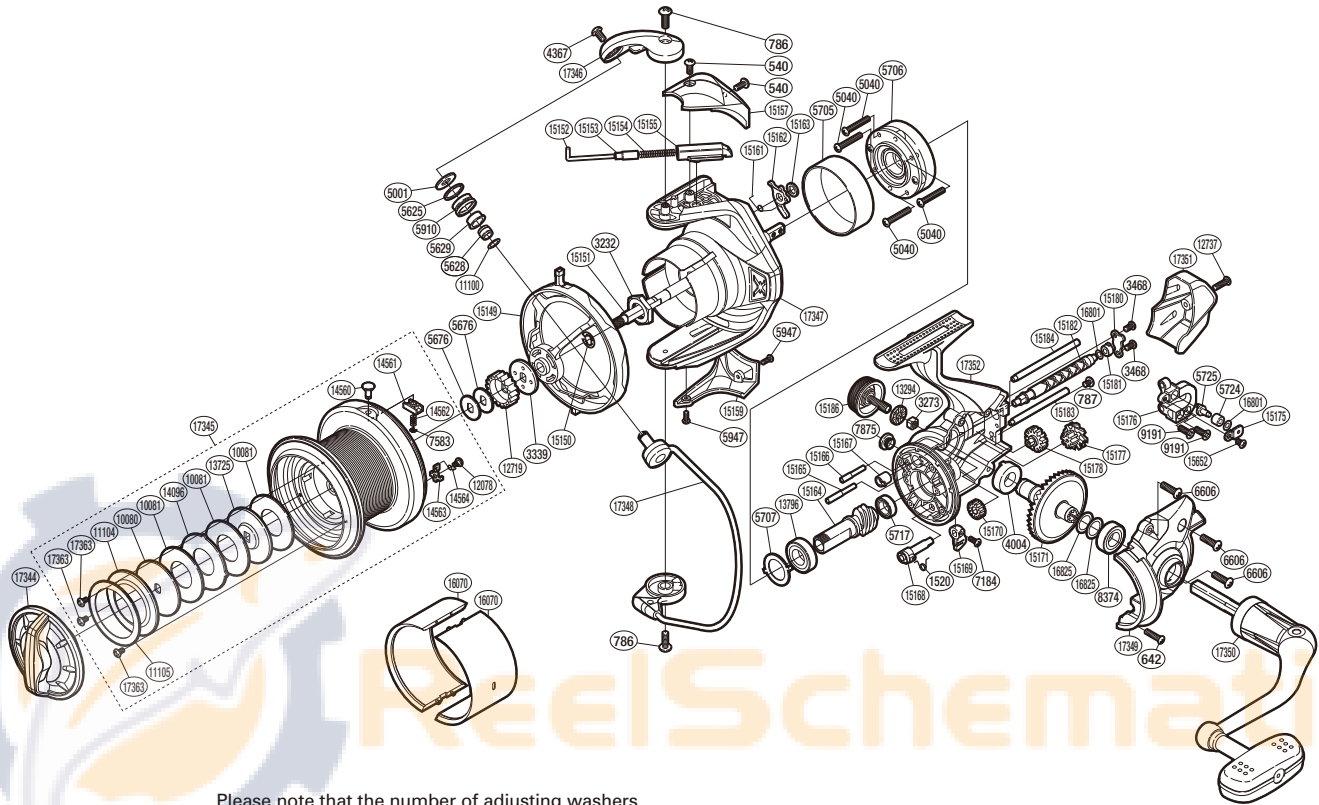

SHIMANO

SPEEDCAST SA-RB

SPC-14000XSB

Please note that the number of adjusting washers may not be the same as shown in the exploded views. (Adjustment will vary with each individual product.)
(51SH359000G)