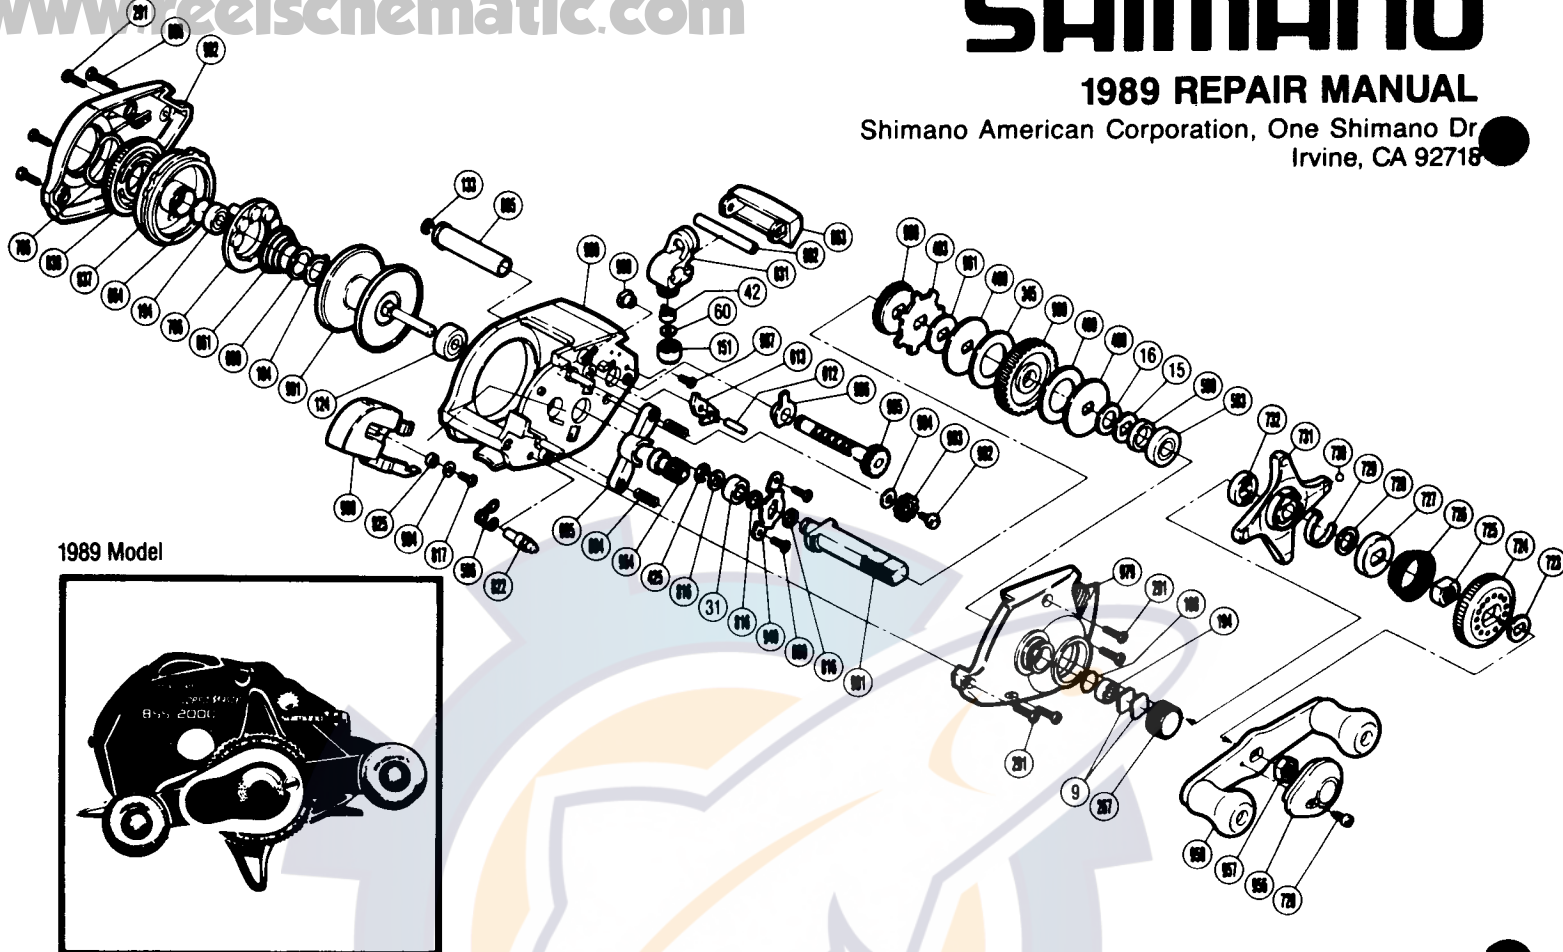

1989 REPAIR MANUAL

Shimano American Corporation, One Shimano Dr
Irvine, CA 92718

1989 Model

EXPLODED PARTS VIEW

SUPER
Bantam SpeedMaster
2000ULS

PARTS LIST

PART #	DESCRIPTION
BNT 0009	Spacer (A)
BNT 0015	Drag Spring Washer
BNT 0016	Friction Washer (C)
BNT 0031	Spool Shaft Bearing
BNT 0042	Line Guide Pawl
BNT 0060	Spacer (Optional)
BNT 0124	Spool Shaft Bearing
BNT 0133	Worm Shaft Retainer
BNT 0151	Pawl Cap
BNT 0184	Magnet Retainer Lock
BNT 0188	O Ring
BNT 0194	Ball Bearing
BNT 0267	Cast Control Cap
BNT 0291	Side Plate Screw
BNT 0345	Drive Shaft Washer "B"
BNT 0425	Clutchbutton Lock
BNT 0489	Key Washer "A"
BNT 0490	Drag Washer
BNT 0493	Anti-Reverse Ratchet
BNT 0583	Drive Shaft Bearing
BNT 0596	Retractor Spring
BNT 0598	Bushing
BNT 0604	Yoke Spring
BNT 0605	Yoke
BNT 0609	Drive Shaft Retainer Screw

PART #	DESCRIPTION
BNT 0612	Anti-Reverse Pawl Pin
BNT 0613	Anti-Reverse Pawl
BNT 0660	Spring Spacer
BNT 0661	Magnet Retainer Spring
BNT 0664	Spacer (B)
BNT 0706	Magnet Retainer
BNT 0720	Handle Nut Plate Screw
BNT 0723	Friction Washer "A"
BNT 0724	Pre-Set Dial
BNT 0725	Pre-Set Nut
BNT 0726	Pre-Set Spring
BNT 0727	Strike
BNT 0728	Pre-Set Washer
BNT 0729	Strike Spring
BNT 0730	Strike Ball
BNT 0731	Star Drag
BNT 0732	Drive Shaft Cam
BNT 0766	Dial Friction Washer
BNT 0816	Drive Shaft Washer
BNT 0817	Multi Purpose Screw
BNT 0822	Retractor Spring Pin
BNT 0825	Yoke Plate Washer (A)
BNT 0831	Line Guide
BNT 0837	Dial Case
BNT 0838	Magnetic Control Dial