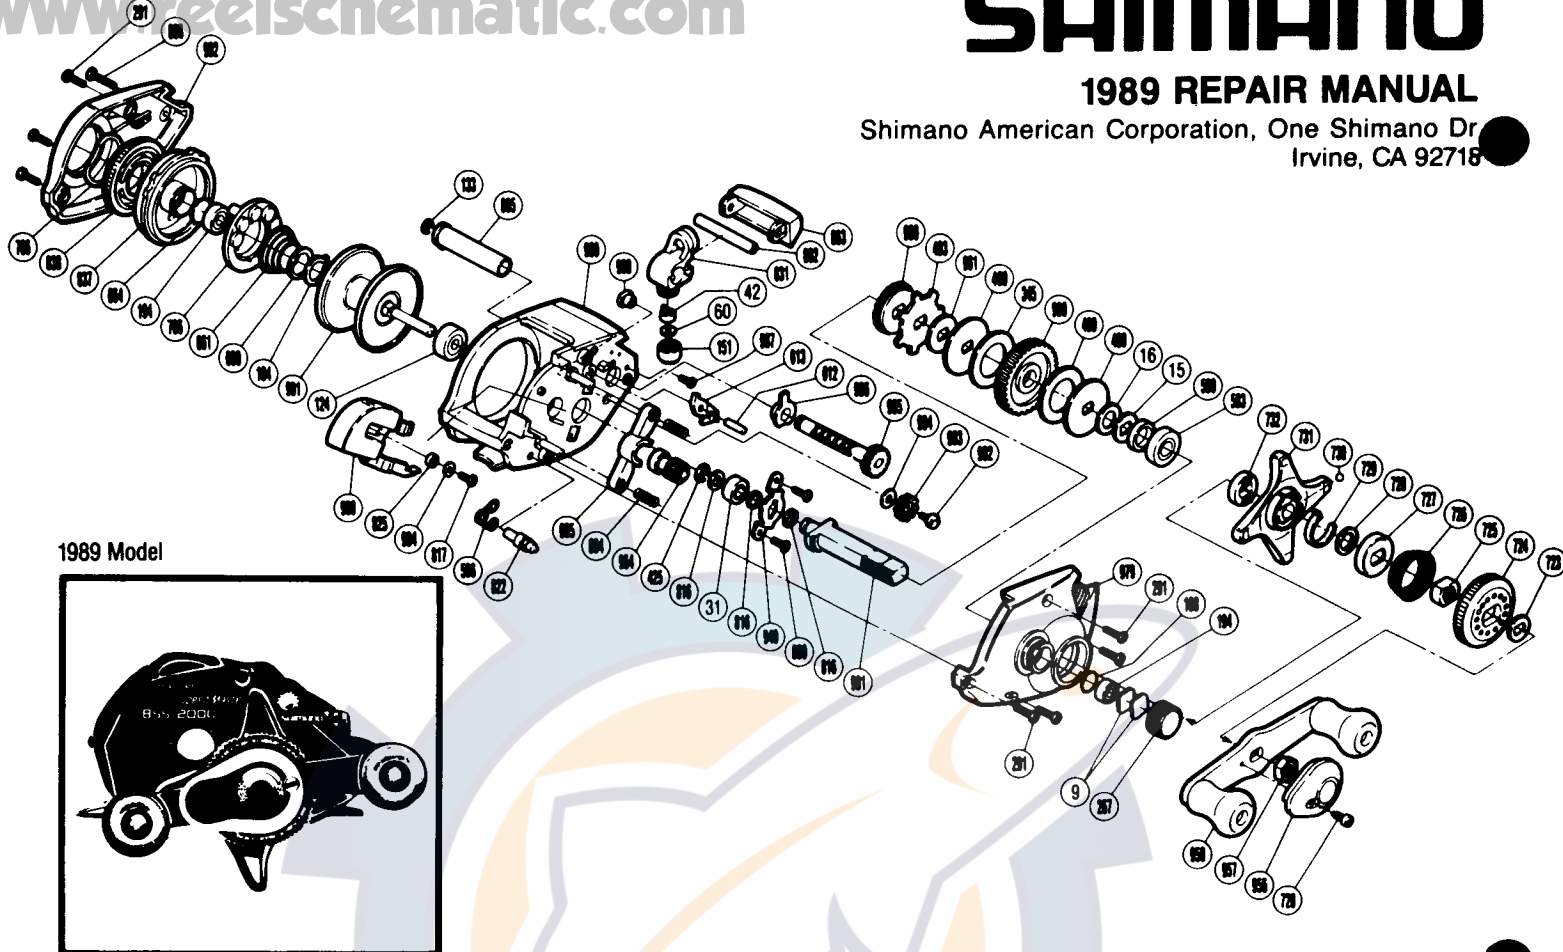

1989 REPAIR MANUAL

Shimano American Corporation, One Shimano Dr
Irvine, CA 92718

1989 Model