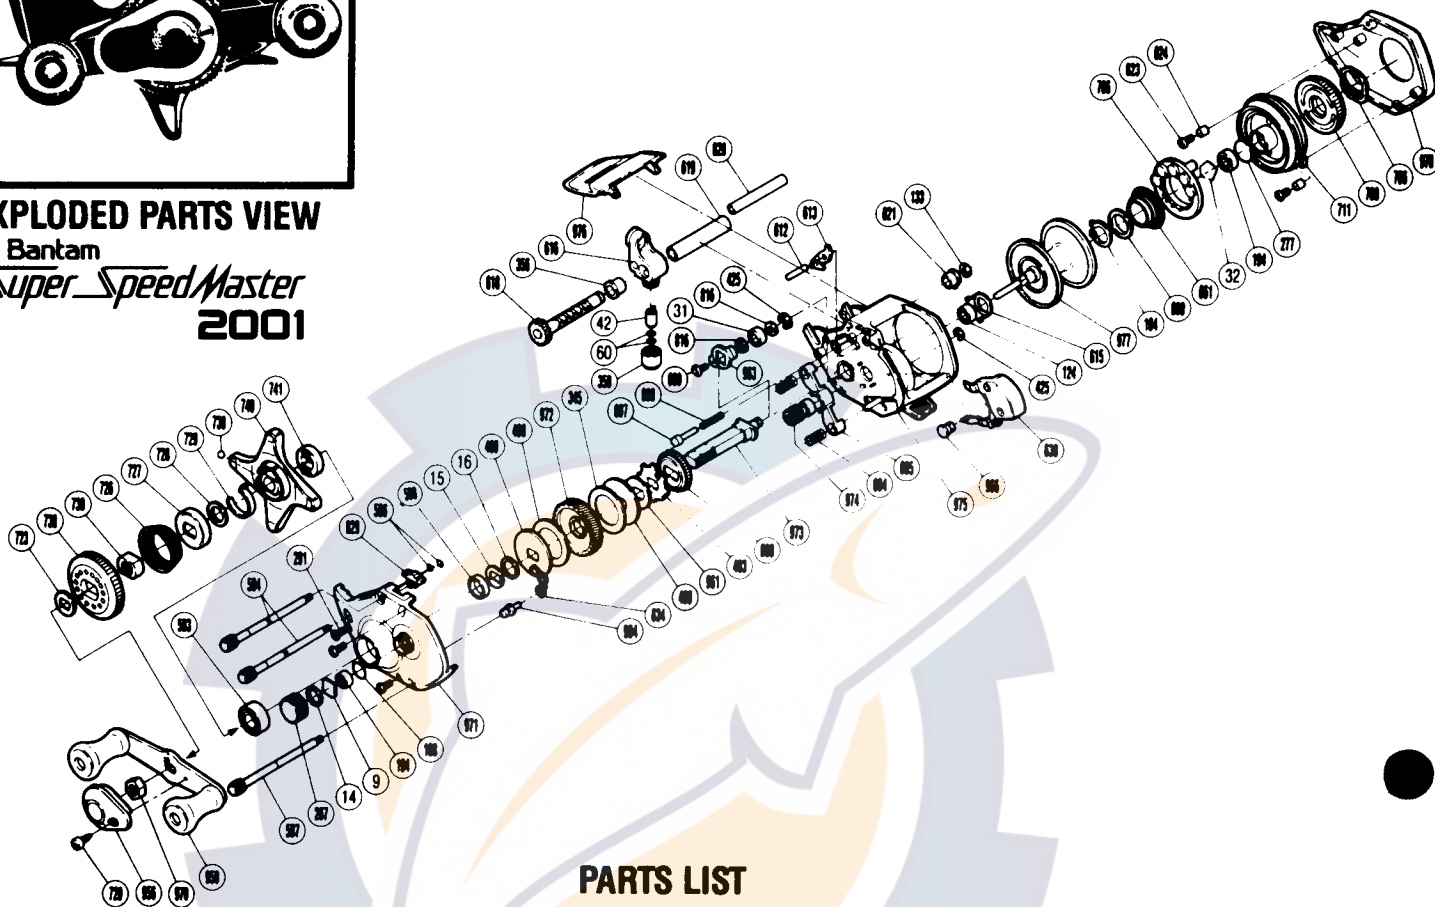


**EXPLODED PARTS VIEW**

Bantam
Super SpeedMaster
2001

**PARTS LIST****PART # DESCRIPTION**

BNT 0009	Spacer (A)
BNT 0014	Friction Washer (B)
BNT 0015	Drag Spring Washer
BNT 0016	Friction Washer (C)
BNT 0031	Spool Shaft Bearing
BNT 0032	Bearing Retainer
BNT 0042	Line Guide Pawl
BNT 0060	Spacer (Optional)
BNT 0124	Spool Shaft Bearing
BNT 0133	Worm Shaft Retainer
BNT 0184	Magnet Retainer Lock
BNT 0188	O Ring
BNT 0194	Ball Bearing
BNT 0267	Cast Control Cap
BNT 0277	Spacer (B)
BNT 0291	Side Plate Screw
BNT 0345	Drive Shaft Washer "B"
BNT 0356	Worm Bearing "A"
BNT 0358	Pawl Cap
BNT 0425	Clutchbutton Lock
BNT 0489	Key Washer "A"
BNT 0490	Drag Washer
BNT 0493	Anti-Reverse Ratchet
BNT 0583	Drive Shaft Bearing
BNT 0584	Left Side Plate Bolt "C"
BNT 0586	Bolt Retainer
BNT 0587	Left Side Plate Bolt "A"

PART # DESCRIPTION

BNT 0598	Bushing
BNT 0600	Idle Gear
BNT 0604	Yoke Spring
BNT 0605	Yoke
BNT 0607	Switch Spring Pin
BNT 0608	Switch Spring
BNT 0609	Drive Shaft Retainer Screw
BNT 0612	Anti-Reverse Pawl Pin
BNT 0613	Anti-Reverse Pawl
BNT 0615	Bearing Retainer
BNT 0616	Line Guide
BNT 0618	Worm Shaft
BNT 0619	Level Wind Guard
BNT 0620	Stabilizer Bar
BNT 0621	Worm Bearing "B"
BNT 0623	Dial Case Screw
BNT 0624	Screw Support
BNT 0629	Anti-Reverse Switch
BNT 0634	Retractor Spring
BNT 0638	Clutch Button
BNT 0660	Spring Spacer
BNT 0661	Magnet Retainer Spring
BNT 0706	Magnet Retainer
BNT 0708	Magnet Control Dial
BNT 0711	Dial Case
BNT 0720	Handle Nut Plate Screw