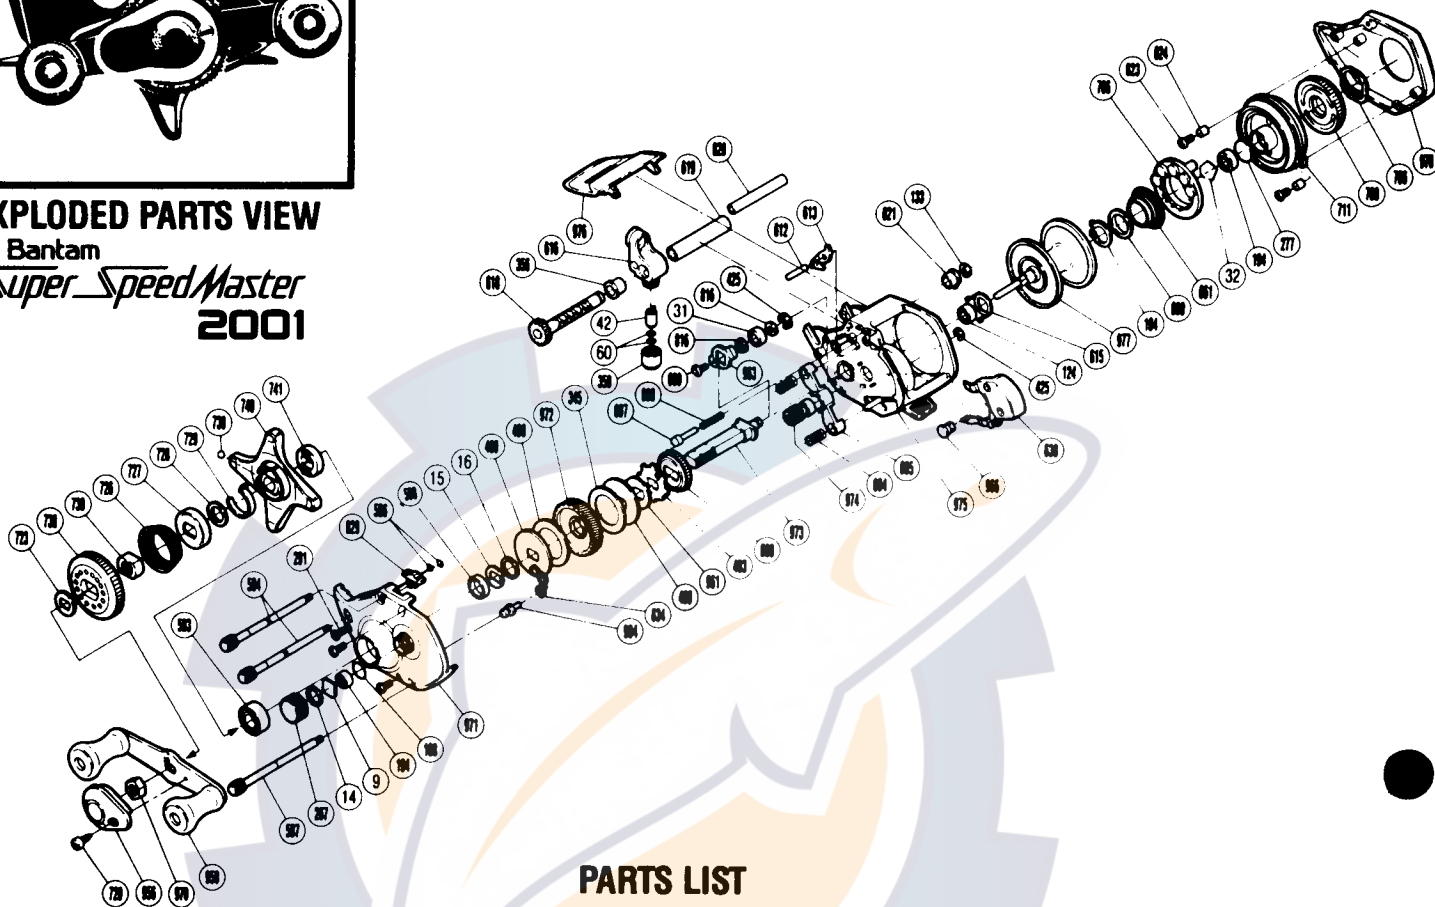


**EXPLODED PARTS VIEW**

Bantam  
*Super SpeedMaster*  
2001

**PARTS LIST****PART # DESCRIPTION**

BNT 0009	Spacer (A)
BNT 0014	Friction Washer (B)
BNT 0015	Drag Spring Washer
BNT 0016	Friction Washer (C)
BNT 0031	Spool Shaft Bearing
BNT 0032	Bearing Retainer
BNT 0042	Line Guide Pawl
BNT 0060	Spacer (Optional)
BNT 0124	Spool Shaft Bearing
BNT 0133	Worm Shaft Retainer
BNT 0184	Magnet Retainer Lock
BNT 0188	O Ring
BNT 0194	Ball Bearing
BNT 0267	Cast Control Cap
BNT 0277	Spacer (B)
BNT 0291	Side Plate Screw
BNT 0345	Drive Shaft Washer "B"
BNT 0356	Worm Bearing "A"
BNT 0358	Pawl Cap
BNT 0425	Clutchbutton Lock
BNT 0489	Key Washer "A"
BNT 0490	Drag Washer
BNT 0493	Anti-Reverse Ratchet
BNT 0583	Drive Shaft Bearing
BNT 0584	Left Side Plate Bolt "C"
BNT 0586	Bolt Retainer
BNT 0587	Left Side Plate Bolt "A"

**PART # DESCRIPTION**

BNT 0598	Bushing
BNT 0600	Idle Gear
BNT 0604	Yoke Spring
BNT 0605	Yoke
BNT 0607	Switch Spring Pin
BNT 0608	Switch Spring
BNT 0609	Drive Shaft Retainer Screw
BNT 0612	Anti-Reverse Pawl Pin
BNT 0613	Anti-Reverse Pawl
BNT 0615	Bearing Retainer
BNT 0616	Line Guide
BNT 0618	Worm Shaft
BNT 0619	Level Wind Guard
BNT 0620	Stabilizer Bar
BNT 0621	Worm Bearing "B"
BNT 0623	Dial Case Screw
BNT 0624	Screw Support
BNT 0629	Anti-Reverse Switch
BNT 0634	Retractor Spring
BNT 0638	Clutch Button
BNT 0660	Spring Spacer
BNT 0661	Magnet Retainer Spring
BNT 0706	Magnet Retainer
BNT 0708	Magnet Control Dial
BNT 0711	Dial Case
BNT 0720	Handle Nut Plate Screw