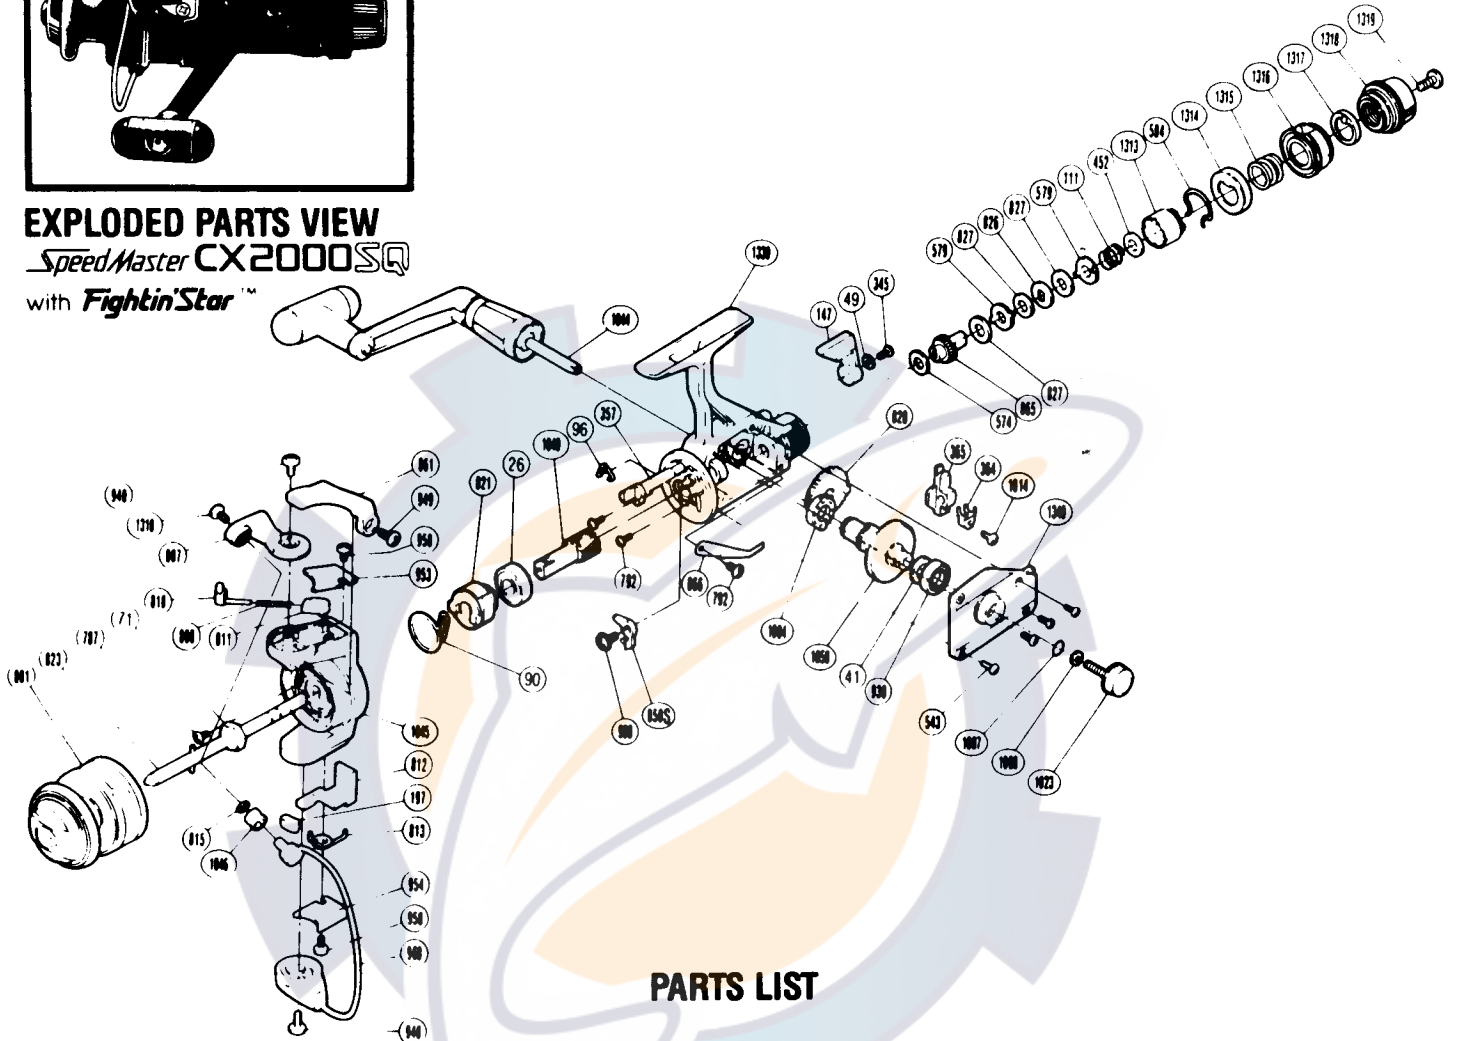

EXPLODED PARTS VIEW
SpeedMaster CX2000SQ
with *Fightin'Star™*

PARTS LIST

PART #	DESCRIPTION
RD 0026	Ball Bearing
RD 0041	Drive Gear Washer
RD 0049	Lock Washer
RD 0071	Rotor Nut
RD 0090	Anti-Reverse Pawl Spring
RD 0096	Anti-Reverse Cam Spring
RD 0111	Drag (Coil) Spring
RD 0147	Anti-Reverse Lever
RD 0197	Bail Trip Slide Cam
RD 0345	Anti-Reverse Lever Screw
RD 0357	Anti-Reverse Cam
RD 0364	Oscillating Slider Retainer
RD 0365	Oscillating Slider
RD 0452	Drag Spring Washer "A"
RD 0543	Side Cover Screw (B)
RD 0574	Drag Washer "C2" (White)
RD 0579	Eared Washer "B"
RD 0584	Hold Click Spring
RD 0787	Nut Lock Screw
RD 0792	Bearing Retainer Screw
RD 0801	Spool Assembly (Universal)
RD 0807	Bail Arm

PART #	DESCRIPTION
RD 0808	Bail Spring
RD 0810	Bail Spring Guide A
RD 0811	Bail Spring Guide B
RD 0812	Bail Trip Lever
RD 0813	Lever Spring
RD 0815	Line Roller Washer
RD 0820	Oscillating Gear
RD 0821	Anti-Reverse Ratchet
RD 0823	Main Shaft
RD 0826	Key Washer "A"
RD 0827	Drag Washer "H1"
RD 0850S	Anti-Reverse Pawl
RD 0861	Quick-Fire II Trigger
RD 0865	Drag Shaft
RD 0866	Drag Click
RD 0930	Ball Bearing
RD 0940	Bail Trip Cam Screw
RD 0949	Trigger Screw
RD 0953	Bail Spring Cover
RD 0954	Bail Trip Cover
RD 0958	Bail Trip Cover Screw
RD 0968	Bail Assembly

PART #	DESCRIPTION
RD 0998	Anti-Reverse Pawl Screw
RD 1004	Bushing A
RD 1007	Lock Washer Retainer
RD 1008	Handle Lock Washer
RD 1014	Slider Retainer Screw
RD 1023	Handle Screw Cap
RD 1044	Handle Assembly
RD 1045	Rotor
RD 1046	Sic Ceramic Roller
RD 1049	Pinion Gear
RD 1050	Drive Gear
RD 1310	Line Roller Screw
RD 1313	Pressure Screw
RD 1314	Pre-Set Spring Cover
RD 1315	Pre-Set Spring
RD 1316	Pre-Set Ring
RD 1317	Pre-Set Cam
RD 1318	Drag Knob
RD 1319	Drag Knob Screw
RD 1339	Body
RD 1340	Side Cover