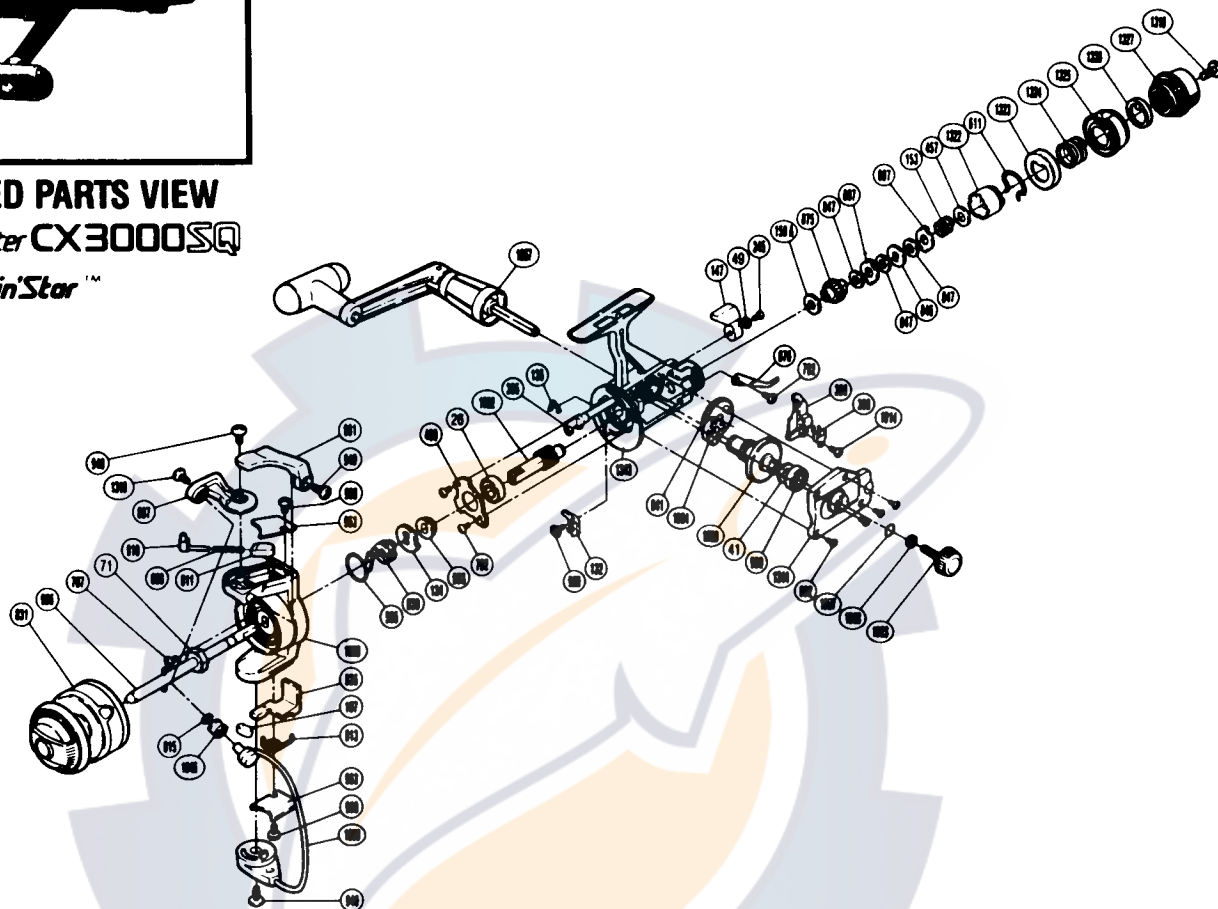

EXPLODED PARTS VIEW

SpeedMaster CX3000SQ

with *Fightin' Star™*

PARTS LIST

PART # DESCRIPTION

- RD 0026 Ball Bearing
- RD 0041 Drive Gear Washer
- RD 0049 Lock Washer
- RD 0071 Rotor Nut
- RD 0132 Anti-Reverse Pawl Assembly
- RD 0134 Anti-Reverse Ratchet
- RD 0136 Anti-Reverse Cam Spring
- RD 0147 Anti-Reverse Lever
- RD 0150A Drag Washer "C2" (White)
- RD 0153 Drag (Coil) Spring
- RD 0197 Bail Trip Slide Cam
- RD 0345 Anti-Reverse Lever Screw
- RD 0385 Anti-Reverse Cam
- RD 0389 Oscillating Slider Retainer
- RD 0390 Oscillating Slider
- RD 0457 Drag Spring Washer "A"
- RD 0459 Bearing Retainer
- RD 0595 Anti-Reverse Pawl Spring
- RD 0602 Side Cover Screw A
- RD 0607 Eared Washer "B"
- RD 0611 Hold Click Spring
- RD 0787 Nut Lock Screw
- RD 0792 Bearing Retainer Screw

PART # DESCRIPTION

- RD 0807 Bail Arm
- RD 0808 Bail Spring
- RD 0810 Bail Spring Guide A
- RD 0811 Bail Spring Guide B
- RD 0813 Lever Spring
- RD 0815 Line Roller Washer
- RD 0831 Spool Assembly (Universal)
- RD 0836 Bail Trip Lever
- RD 0839 Anti-Reverse Spring Holder
- RD 0841 Oscillating Gear
- RD 0846 Key Washer "A"
- RD 0847 Drag Washer "H1"
- RD 0861 Quick-Fire II Trigger
- RD 0875 Drag Shaft
- RD 0876 Drag Click
- RD 0903 Pinion Spacer
- RD 0930 Ball Bearing
- RD 0940 Bail Trip Cam Screw
- RD 0949 Trigger Screw
- RD 0953 Bail Spring Cover
- RD 0958 Bail Trip Cover Screw
- RD 0963 Bail Trip Cover
- RD 0966 Main Shaft

PART # DESCRIPTION

- RD 0999 Anti-Reverse Pawl Screw
- RD 1004 Bushing A
- RD 1007 Lock Washer Retainer
- RD 1008 Handle Lock Washer
- RD 1014 Slider Retainer Screw
- RD 1023 Handle Screw Cap
- RD 1046 Sic Ceramic Roller
- RD 1057 Handle Assembly
- RD 1058 Rotor
- RD 1059 Bail Assembly
- RD 1062 Pinion Gear
- RD 1063 Drive Gear
- RD 1310 Line Roller Screw
- RD 1319 Drag Knob Screw
- RD 1322 Pressure Screw
- RD 1323 Pre-Set Spring Cover
- RD 1324 Pre-Set Spring
- RD 1325 Pre-Set Ring
- RD 1326 Pre-Set Cam
- RD 1327 Drag Knob
- RD 1343 Body
- RD 1344 Side Cover