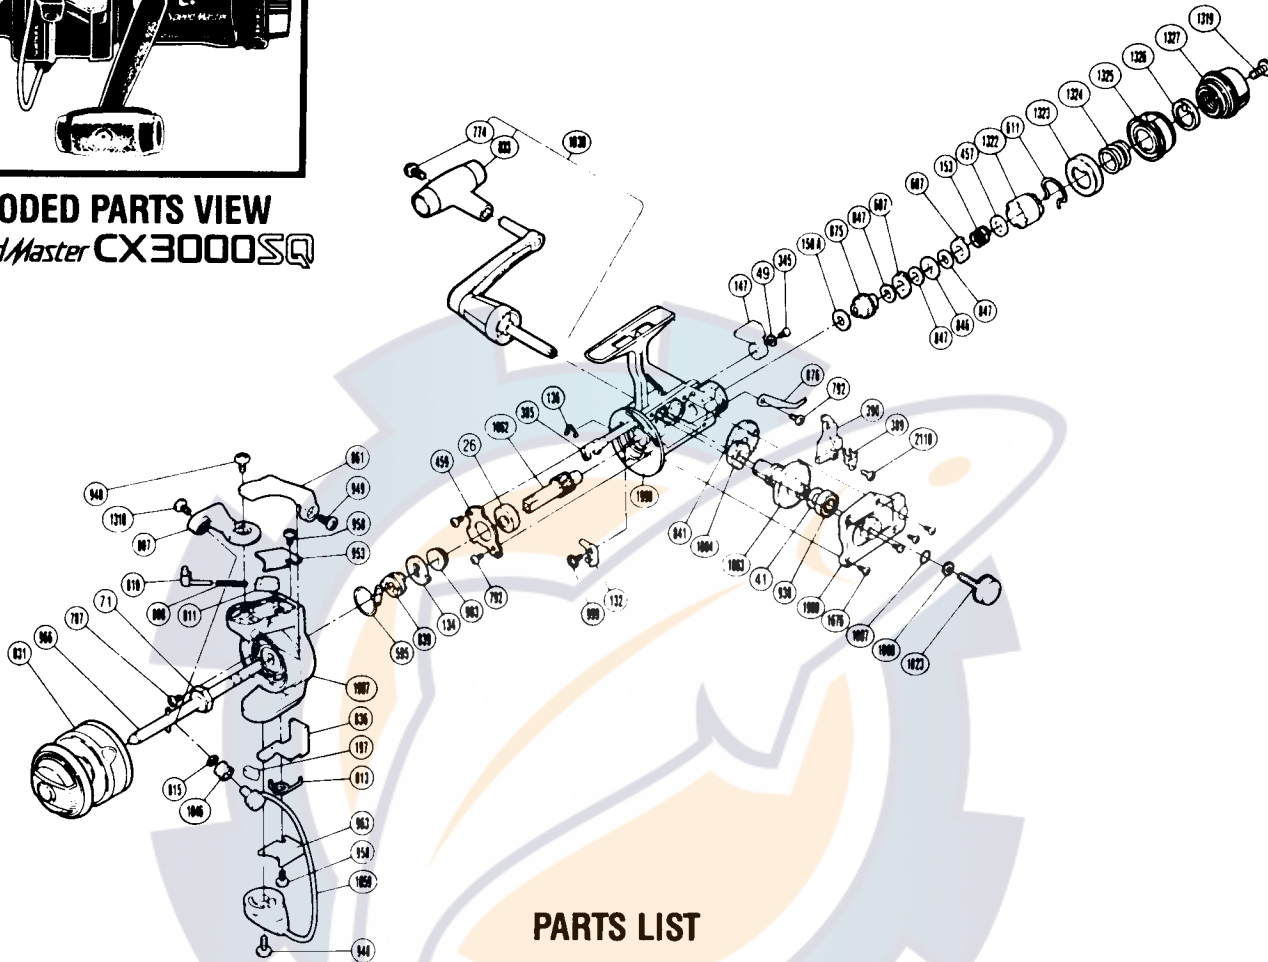

EXPLODED PARTS VIEW

SpeedMaster CX3000SQ

PARTS LIST

PART # DESCRIPTION

RD 0026	Ball Bearing
RD 0041	Drive Gear Washer
RD 0049	Lock Washer
RD 0071	Rotor Nut
RD 0132	Anti-Reverse Pawl Assembly
RD 0134	Anti-Reverse Ratchet
RD 0136	Anti-Reverse Cam Spring
RD 0147	Anti-Reverse Lever
RD 0150A	Drag Washer "C2" (White)
RD 0153	Drag (Coil) Spring
RD 0197	Bail Trip Slide Cam
RD 0345	Anti-Reverse Lever Screw
RD 0385	Anti-Reverse Cam
RD 0389	Oscillating Slider Retainer
RD 0390	Oscillating Slider
RD 0457	Drag Spring Washer "A"
RD 0459	Bearing Retainer
RD 0595	Anti-Reverse Pawl Spring
RD 0607	Eared Washer "B"
RD 0611	Hold Click Spring
RD 0774	Handle Knob Screw
RD 0787	Nut Lock Screw
RD 0792	Bearing Retainer Screw
RD 0807	Bail Arm

PART # DESCRIPTION

RD 0808	Bail Spring
RD 0810	Bail Spring Guide A
RD 0811	Bail Spring Guide B
RD 0813	Lever Spring
RD 0815	Line Roller Washer
RD 0831	Spool Assembly (Universal)
RD 0833	Handle Knob
RD 0836	Bail Trip Lever
RD 0839	Anti-Reverse Spring Holder
RD 0841	Oscillating Gear
RD 0846	Key Washer "A"
RD 0847	Drag Washer "H1"
RD 0861	Quick-Fire II Trigger
RD 0875	Drag Shift
RD 0876	Drag Click
RD 0903	Pinion Spacer
RD 0930	Ball Bearing
RD 0940	Bail Trip Cam Screw
RD 0949	Trigger Screw
RD 0953	Bail Spring Cover
RD 0958	Bail Trip Cover Screw
RD 0963	Bail Trip Cover
RD 0966	Main Shaft

PART # DESCRIPTION

RD 0999	Anti-Reverse Pawl Screw
RD 1004	Bushing A
RD 1007	Lock Washer Retainer
RD 1008	Handle Lock Washer
RD 1023	Handle Screw Cap
RD 1030	Handle Assembly
RD 1046	Sic Ceramic Roller
RD 1059	Bail Assembly
RD 1062	Pinion Gear
RD 1063	Drive Gear
RD 1310	Line Roller Screw
RD 1319	Drag Knob Screw
RD 1322	Pressure Screw
RD 1323	Pre-Set Spring Cover
RD 1324	Pre-Set Spring
RD 1325	Pre-Set Ring
RD 1326	Pre-Set Cam
RD 1327	Drag Knob
RD 1676	Side Cover Screw
RD 1997	Rotor
RD 1998	Body
RD 1999	Side Cover
RD 2110	Slider Retainer Screw