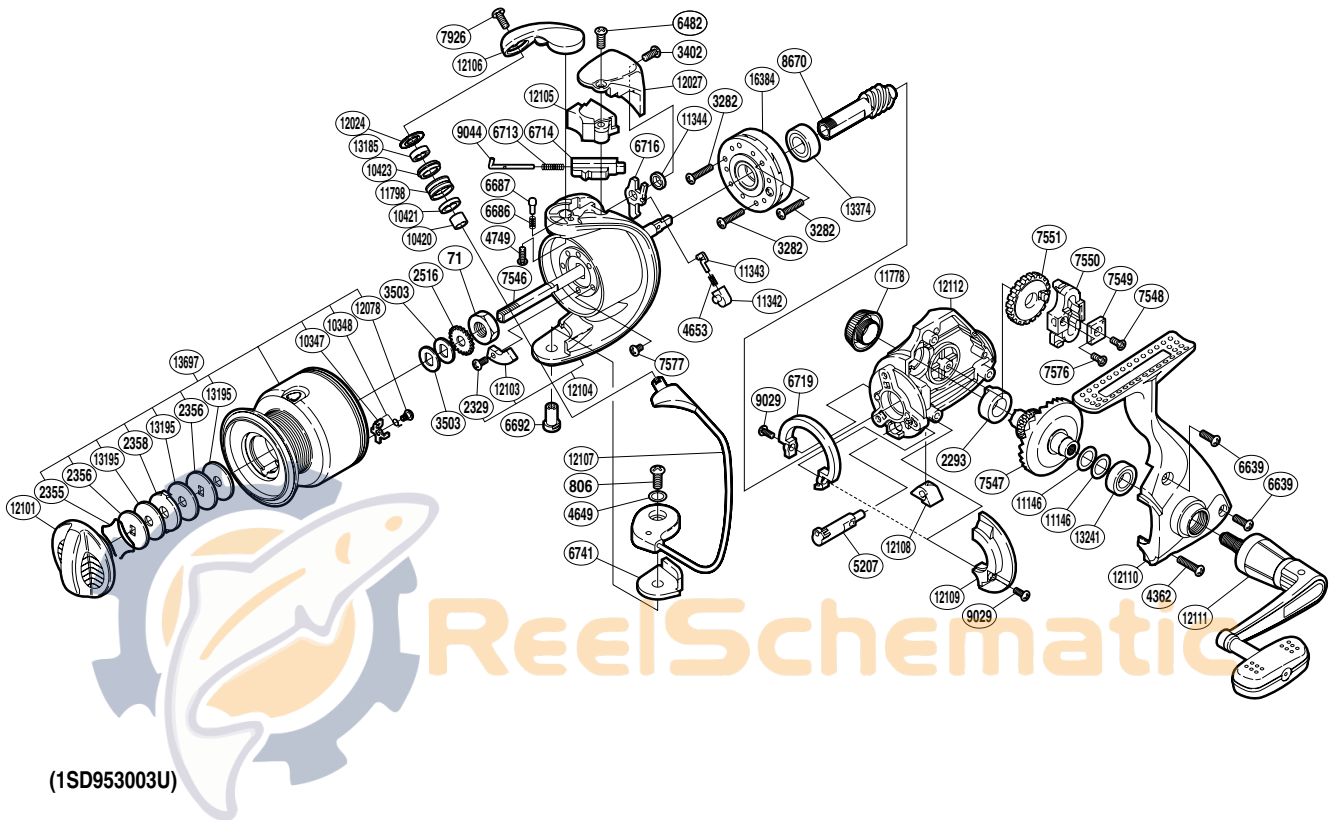

# SHIMANO

**SPHEROS** SA-RB

**SP-3000FB**

(1SD953003U)

Part No.	Description	Part No.	Description	Part No.	Description
RD 0071	Rotor Nut	RD 6716	Bail Trip Lever	RD11344	Trip Lever Washer
RD 0806	Screw	RD 6719	Friction Ring	RD11778	Handle Screw Cap
RD 2293	Drive Gear Bushing	RD 6741	Bail Hold Support Spacer	RD11798	Line Roller
RD 2329	Screw	RD 7546	Main Shaft	RD12024	Line Roller Washer
RD 2355	Drag Washers Retainer	RD 7547	Drive Gear	RD12027	Bail Spring Cover Guard
RD 2356	Key Washer	RD 7548	Screw	RD12078	Screw
RD 2358	Eared Washer	RD 7549	Oscillating Slider Inner	RD12101	Drag Knob
RD 2516	Spool Support	RD 7550	Oscillating Slider	RD12103	Counter Weight
RD 3282	Screw	RD 7551	Oscillating Gear	RD12104	Rotor
RD 3402	Screw	RD 7576	Screw	RD12105	Bail Spring Cover
RD 3503	Spool Washer	RD 7577	Screw	RD12106	Bail Arm
RD 4362	Screw	RD 7926	Screw	RD12107	Bail Assembly
RD 4649	Spacer	RD 8670	Pinion Gear	RD12108	Anti-Reverse Lever Cover
RD 4653	Lever Spring	RD 9029	Screw	RD12109	Side Cover Flange
RD 4749	Screw	RD 9044	Bail Spring Guide A	RD12110	Side Cover
RD 5207	Anti-Reverse Cam	RD10347	Drag Click	RD12111	Handle Assembly
RD 6482	Screw	RD10348	Click Spring	RD12112	Body
RD 6639	Screw	RD10420	Bearing Spacer	RD13185	Ball Bearing
RD 6686	Click Spring	RD10421	Line Roller Collar	RD13195	Drag Washer
RD 6687	Bail Arm Click	RD10423	Line Roller Bushing	RD13241	Ball Bearing
RD 6692	Bail Hold Support Shaft	RD11146	Washer	RD13374	Ball Bearing
RD 6713	Bail Spring	RD11342	Lever Spring Guide B	RD13697	Spool Assembly
RD 6714	Bail Spring Guide B	RD11343	Lever Spring Guide A	RD16384	Roller Clutch Assembly

(250821)