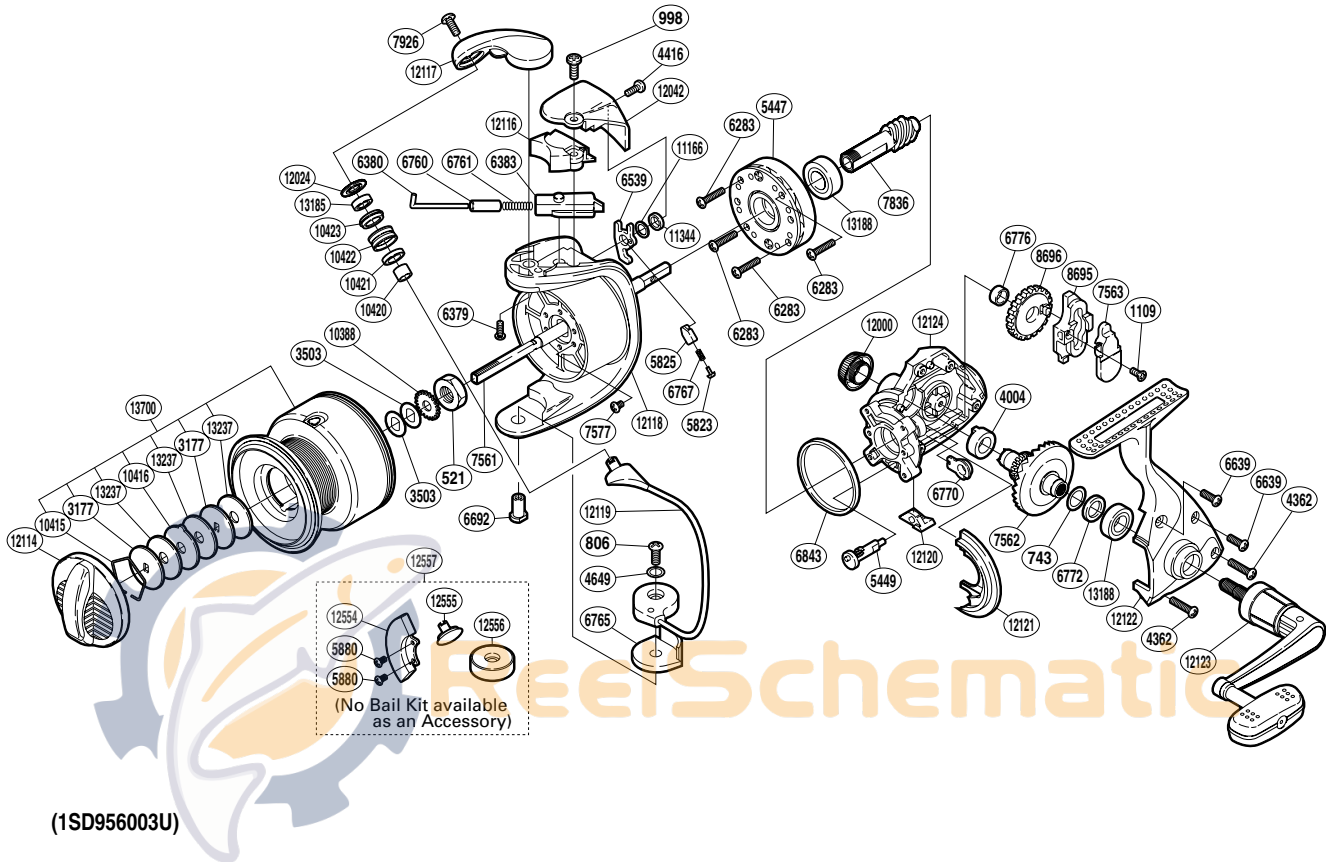

SHIMANO

SPHEROS A-RB

SP-6000FB

(1SD956003U)

Part No.	Description	Part No.	Description	Part No.	Description
RD 0521	Rotor Nut	RD 6765	Bail Hold Support Spacer	RD12024	Line Roller Washer
RD 0743	Washer	RD 6767	Bail Trip Lever Spring	RD12042	Bail Spring Cover Guard
RD 0806	Screw	RD 6770	Bushing	RD12114	Drag Knob
RD 0998	Screw	RD 6772	Spacer	RD12116	Bail Spring Cover
RD 1109	Screw	RD 6776	Oscillating Gear Bushing	RD12117	Bail Arm
RD 3177	Key Washer	RD 6843	Friction Ring	RD12118	Rotor
RD 3503	Spool Washer	RD 7561	Main Shaft	RD12119	Bail Assembly
RD 4004	Drive Gear Bushing	RD 7562	Drive Gear	RD12120	Anti-Reverse Lever Cover
RD 4362	Screw	RD 7563	Oscillating Slider Inner	RD12121	Side Cover Flange
RD 4416	Screw	RD 7577	Screw	RD12122	Side Cover
RD 4649	Spacer	RD 7836	Pinion Gear	RD12123	Handle Assembly
RD 5447	Roller Clutch Assembly	RD 7926	Screw	RD12124	Body
RD 5449	Anti-Reverse Cam	RD 8695	Oscillating Slider	RD13185	Ball Bearing
RD 5823	Lever Spring Guide A	RD 8696	Oscillating Gear	RD13188	Ball Bearing
RD 5825	Lever Spring Guide B	RD10388	Spool Support	RD13237	Drag Washer
RD 6283	Screw	RD10415	Drag Washers Retainer	RD13700	Spool Assembly
RD 6379	Screw	RD10416	Eared Washer		
RD 6380	Bail Spring Guide A	RD10420	Bearing Spacer		
RD 6383	Bail Spring Guide B	RD10421	Line Roller Collar		
RD 6539	Bail Trip Lever	RD10422	Line Roller	RD 5880	Screw (accessory)
RD 6639	Screw	RD10423	Line Roller Bushing	RD12554	Counter Weight (rotor) (accessory)
RD 6692	Bail Hold Support Shaft	RD11166	Spacer	RD12555	Line Roller Support B (accessory)
RD 6760	Bail Spring Guide A Collar	RD11344	Trip Lever Washer	RD12556	Counter Weight (bail) (accessory)
RD 6761	Bail Spring	RD12000	Handle Screw Cap	RD12557	Counter Weight Set (accessory)