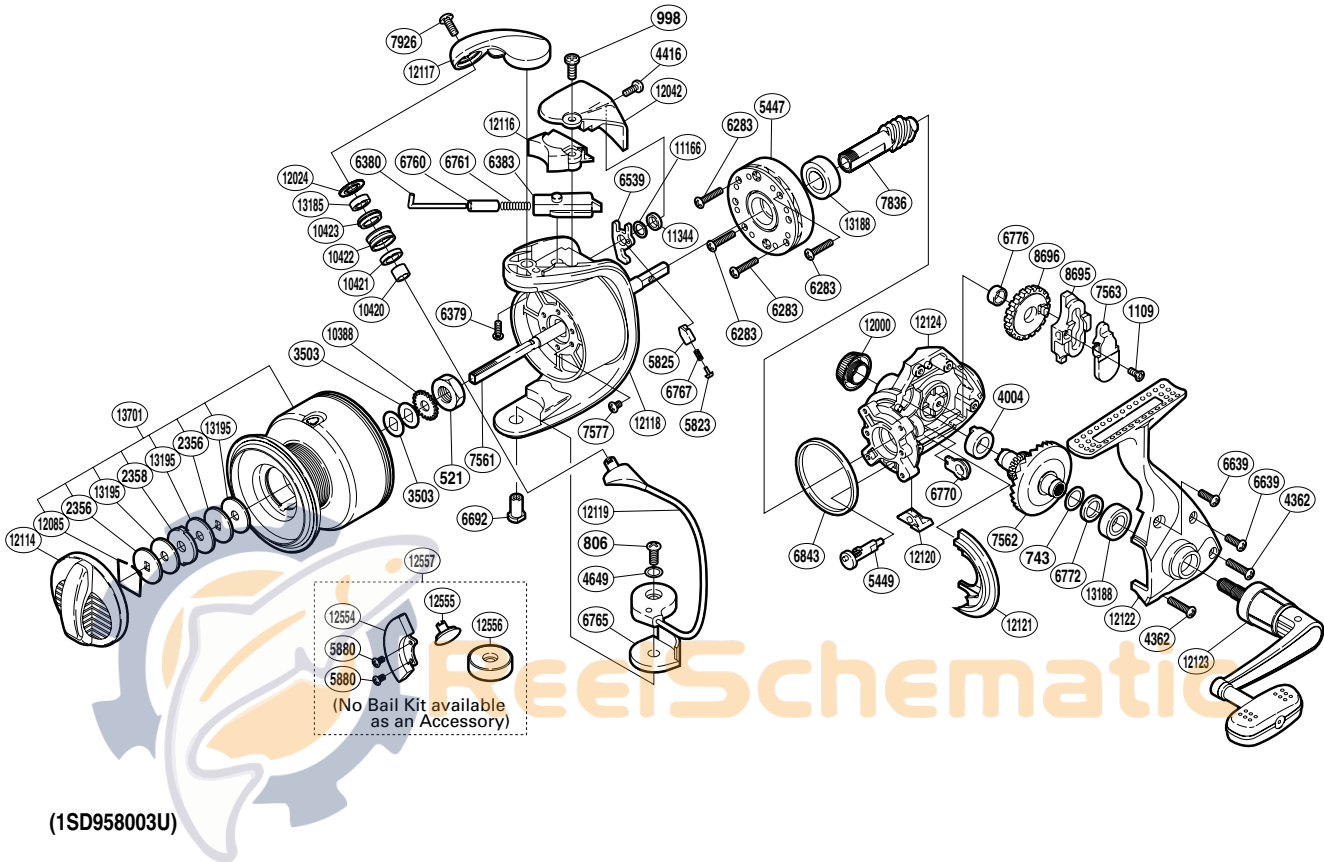

SHIMANO

SPHEROS A-RB

SP-8000FB

(1SD958003U)

Part No.	Description	Part No.	Description	Part No.	Description
RD 0521	Rotor Nut	RD 6761	Bail Spring	RD12042	Bail Spring Cover Guard
RD 0743	Washer	RD 6765	Bail Hold Support Spacer	RD12085	Drag Washers Retainer
RD 0806	Screw	RD 6767	Bail Trip Lever Spring	RD12114	Drag Knob
RD 0998	Screw	RD 6770	Bushing	RD12116	Bail Spring Cover
RD 1109	Screw	RD 6772	Spacer	RD12117	Bail Arm
RD 2356	Key Washer	RD 6776	Oscillating Gear Bushing	RD12118	Rotor
RD 2358	Eared Washer	RD 6843	Friction Ring	RD12119	Bail Assembly
RD 3503	Spool Washer	RD 7561	Main Shaft	RD12120	Anti-Reverse Lever Cover
RD 4004	Drive Gear Bushing	RD 7562	Drive Gear	RD12121	Side Cover Flange
RD 4362	Screw	RD 7563	Oscillating Slider Inner	RD12122	Side Cover
RD 4416	Screw	RD 7577	Screw	RD12123	Handle Assembly
RD 4649	Spacer	RD 7836	Pinion Gear	RD12124	Body
RD 5447	Roller Clutch Assembly	RD 7926	Screw	RD13185	Ball Bearing
RD 5449	Anti-Reverse Cam	RD 8695	Oscillating Slider	RD13188	Ball Bearing
RD 5823	Lever Spring Guide A	RD 8696	Oscillating Gear	RD13195	Drag Washer
RD 5825	Lever Spring Guide B	RD10388	Spool Support	RD13701	Spool Assembly
RD 6283	Screw	RD10420	Bearing Spacer		
RD 6379	Screw	RD10421	Line Roller Collar		
RD 6380	Bail Spring Guide A	RD10422	Line Roller		
RD 6383	Bail Spring Guide B	RD10423	Line Roller Bushing	RD 5880	Screw (accessory)
RD 6539	Bail Trip Lever	RD11166	Spacer	RD12554	Counter Weight (rotor) (accessory)
RD 6639	Screw	RD11344	Trip Lever Washer	RD12555	Line Roller Support B (accessory)
RD 6692	Bail Hold Support Shaft	RD12000	Handle Screw Cap	RD12556	Counter Weight (bail) (accessory)
RD 6760	Bail Spring Guide A Collar	RD12024	Line Roller Washer	RD12557	Counter Weight Set (accessory)