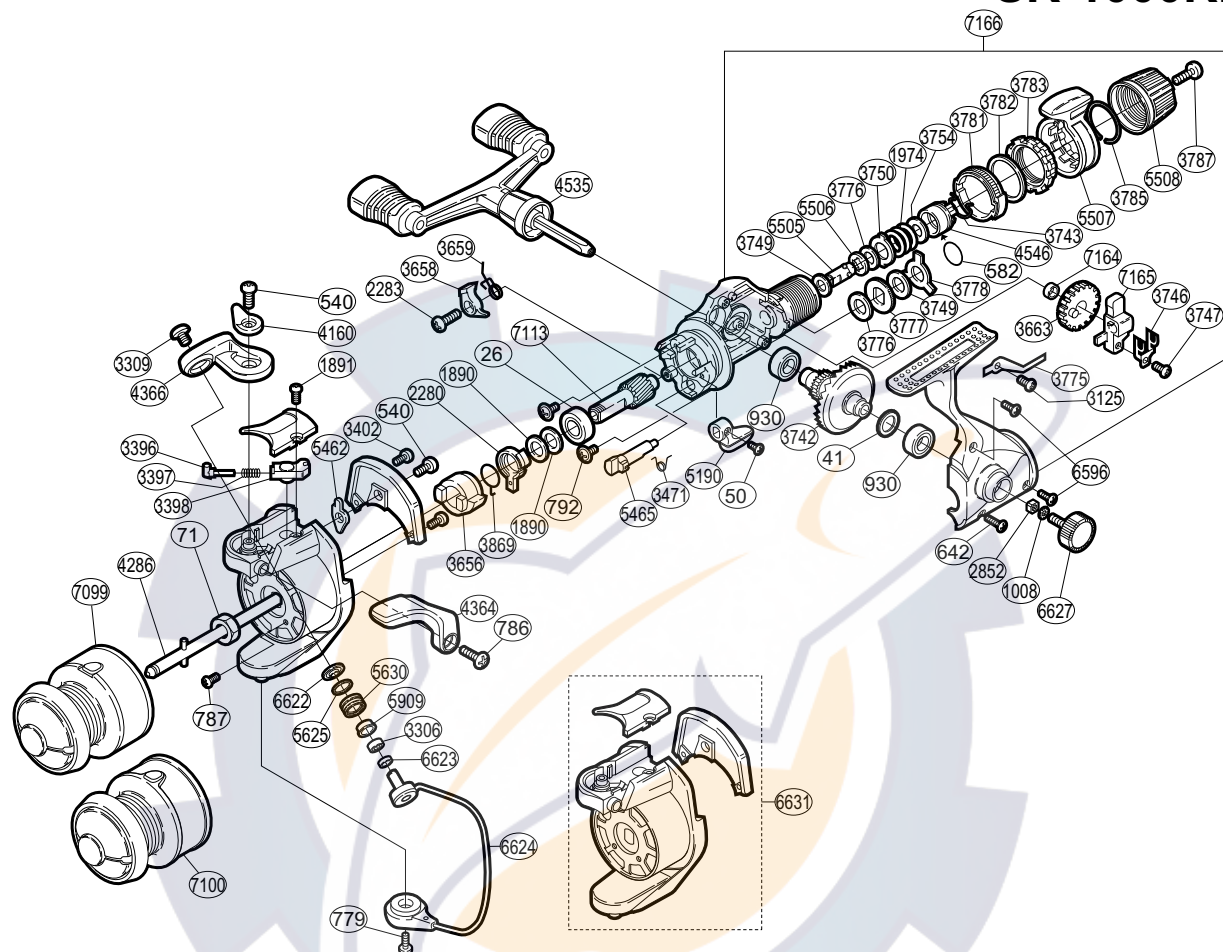

SHIMANO®

SPIREX®

SR-1000RD

Part No.	Description	Part No.	Description	Part No.	Description
RD 0026	Ball Bearing	RD 3471	Anti-Reverse Cam Spring	RD 4535	Double Paddle Handle Assembly
RD 0041	Drive Gear Washer	RD 3656	Anti-Reverse Ratchet	RD 4546	Pressure Screw
RD 0050	Anti-Reverse Lever Screw	RD 3658	Anti-Reverse Pawl	RD 5190	Anti-Reverse Lever
RD 0071	Rotor Nut	RD 3659	Anti-Reverse Pawl Spring	RD 5462	Bail Trip Lever
RD 0540	Multi-Purpose Screw	RD 3663	Oscillating Gear	RD 5465	Anti-Reverse Cam
RD 0582	"O" Ring	RD 3742	Drive Gear	RD 5505	Drag Shaft (A)
RD 0642	Side Cover Screw (long)	RD 3743	Hold Click Spring	RD 5506	Drag Shaft (B)
RD 0779	Bail Hold Support Screw	RD 3746	Oscillating Slider Retainer	RD 5507	Fightin' Drag Lever
RD 0786	Trigger Screw	RD 3747	Slider Retainer Screw	RD 5508	Drag Programmer
RD 0787	Nut Lock Screw	RD 3749	Drag Washer "C" (white)	RD 5625	Line Roller Spacer
RD 0792	Bearing Retainer Screw	RD 3750	Eared Washer "B"	RD 5630	Line Roller
RD 0930	Ball Bearing	RD 3754	Drag Spring Washer	RD 5909	Line Roller Bushing
RD 1008	Handle Lock Washer	RD 3775	Drag Click	RD 6596	Side Cover Screw (short)
RD 1890	Bushing Washer	RD 3776	Drag Washer "C" (cloth)	RD 6622	Line Roller Washer
RD 1891	Bail Spring Cover Screw	RD 3777	Click Gear	RD 6623	Bearing Spacer
RD 1974	Drag Coil Spring	RD 3778	Eared Washer "B"	RD 6624	Bail Assembly
RD 2280	Anti-Reverse Lock Out	RD 3781	Lever Click Gear	RD 6627	Handle Screw Cap
RD 2283	Anti-Reverse Pawl Screw	RD 3782	Fightini Pressure Screw Washer	RD 6631	Rotor Assembly
RD 2852	Handle Screw Lock	RD 3783	Fightini Pressure Screw	RD 7099	Spool Assembly (aluminum)
RD 3125	Drag Click Screw	RD 3785	Lever Hold Spring	RD 7100	Spool Assembly (graphite)
RD 3306	Line Roller Bearing	RD 3787	Drag Programmer Screw	RD 7113	Pinion Gear
RD 3309	Line Roller Screw	RD 3869	Anti-Reverse Lock Out Spring	RD 7164	Oscillating Gear Bushing
RD 3396	Bail Spring Guide (A)	RD 4160	Trigger Cam	RD 7165	Oscillating Slider
RD 3397	Bail Spring	RD 4286	Main Shaft	RD 7166	Body Assembly
RD 3398	Bail Spring Guide (B)	RD 4364	Quick-Fire II Trigger		
RD 3402	Cover Screw	RD 4366	Bail Arm		