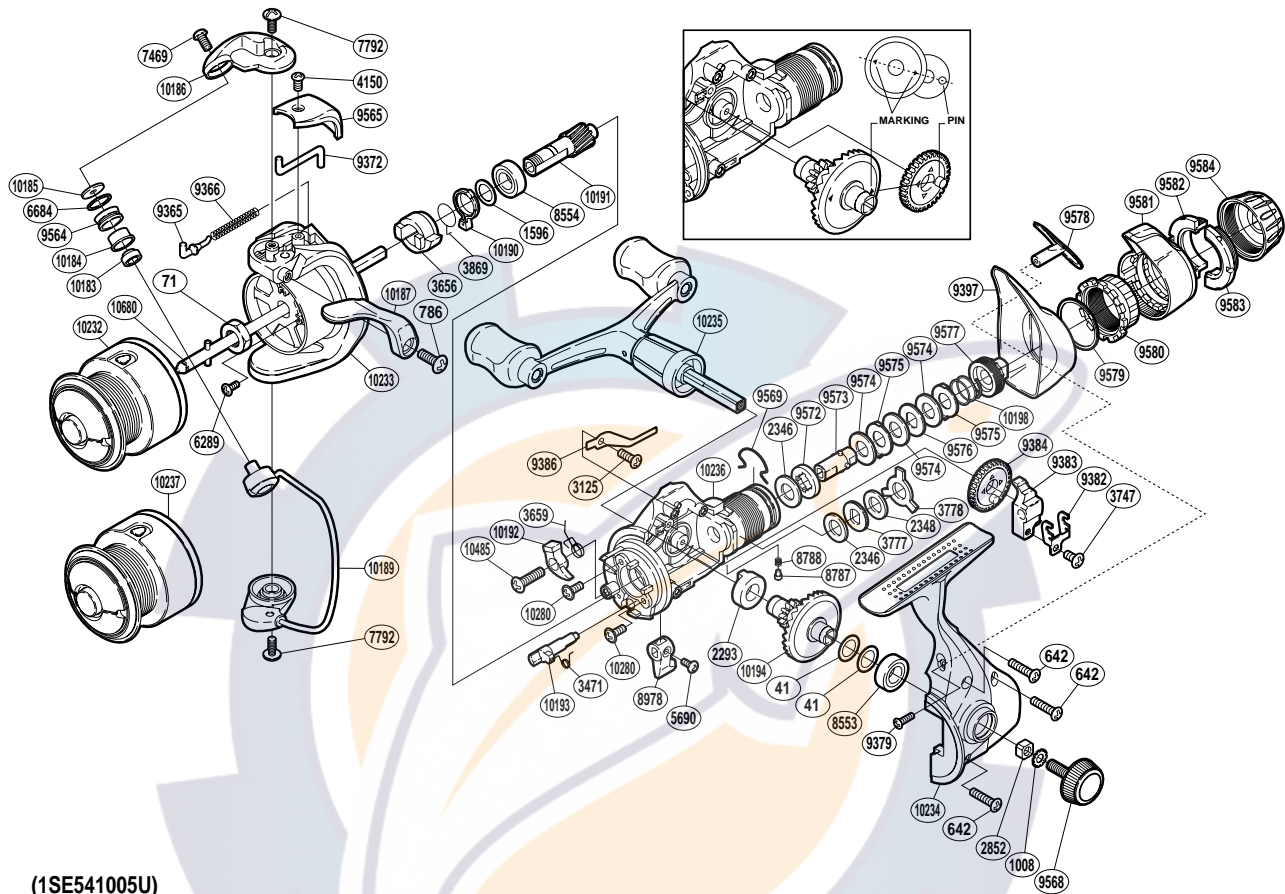

SHIMANO®

SPIREX

SR-1000RE

(1SE541005U)

Part No.	Description	Part No.	Description	Part No.	Description
RD 0041	Washer	RD 8787	Click Pin	RD 9582	Drag Programmer B1
RD 0071	Rotor Nut	RD 8788	Click Spring	RD 9583	Drag Programmer B2
RD 0642	Screw	RD 8978	Anti-Reverse Lever	RD 9584	Drag Programmer A
RD 0786	Screw	RD 9365	Bail Spring Guide	RD10183	Ball Bearing
RD 1008	Handle Lock Washer	RD 9366	Bail Spring	RD10184	Line Roller Bushing
RD 1596	Washer	RD 9372	Bail Trip Lever	RD10185	Line Roller Washer
RD 2293	Drive Gear Bushing	RD 9379	Screw	RD10186	Bail Arm
RD 2346	Drag Washer	RD 9382	Oscillating Slider Retainer	RD10187	Quick-Fire II Trigger
RD 2348	Drag Washer	RD 9383	Oscillating Slider	RD10189	Bail Assembly
RD 2852	Handle Screw Lock	RD 9384	Oscillating Gear	RD10190	Anti-Reverse Lock Out
RD 3125	Screw	RD 9386	Drag Click	RD10191	Pinion Gear
RD 3471	Anti-Reverse Cam Spring	RD 9397	Rear Protector B	RD10192	Anti-Reverse Pawl
RD 3656	Anti-Reverse Ratchet	RD 9564	Line Roller	RD10193	Anti-Reverse Cam
RD 3659	Anti-Reverse Pawl Spring	RD 9565	Bail Spring Cover	RD10194	Drive Gear
RD 3747	Screw	RD 9568	Handle Screw Cap	RD10198	Drag Coil Spring
RD 3777	Click Gear	RD 9569	Hold Click Spring	RD10232	Spool Assembly
RD 3778	Eared Washer	RD 9572	Drag Shaft B	RD10233	Rotor
RD 3869	Anti-Reverse Lock Out Spring	RD 9573	Drag Shaft A	RD10234	Side Cover
RD 4150	Screw	RD 9574	Drag Washer	RD10235	Double Paddle Handle Assembly
RD 5690	Screw	RD 9575	Eared Washer	RD10236	Body
RD 6289	Screw	RD 9576	Key Washer	RD10280	Screw
RD 6684	Line Roller Spacer	RD 9577	Pressure Screw	RD10485	Screw
RD 7469	Screw	RD 9578	Rear Protector A	RD10680	Main Shaft
RD 7792	Screw	RD 9579	Fightin' Pressure Screw Washer		
RD 8553	Ball Bearing	RD 9580	Fightin' Pressure Screw		
RD 8554	Ball Bearing	RD 9581	Fightin' Lever	RD10237	Spare Spool Assembly