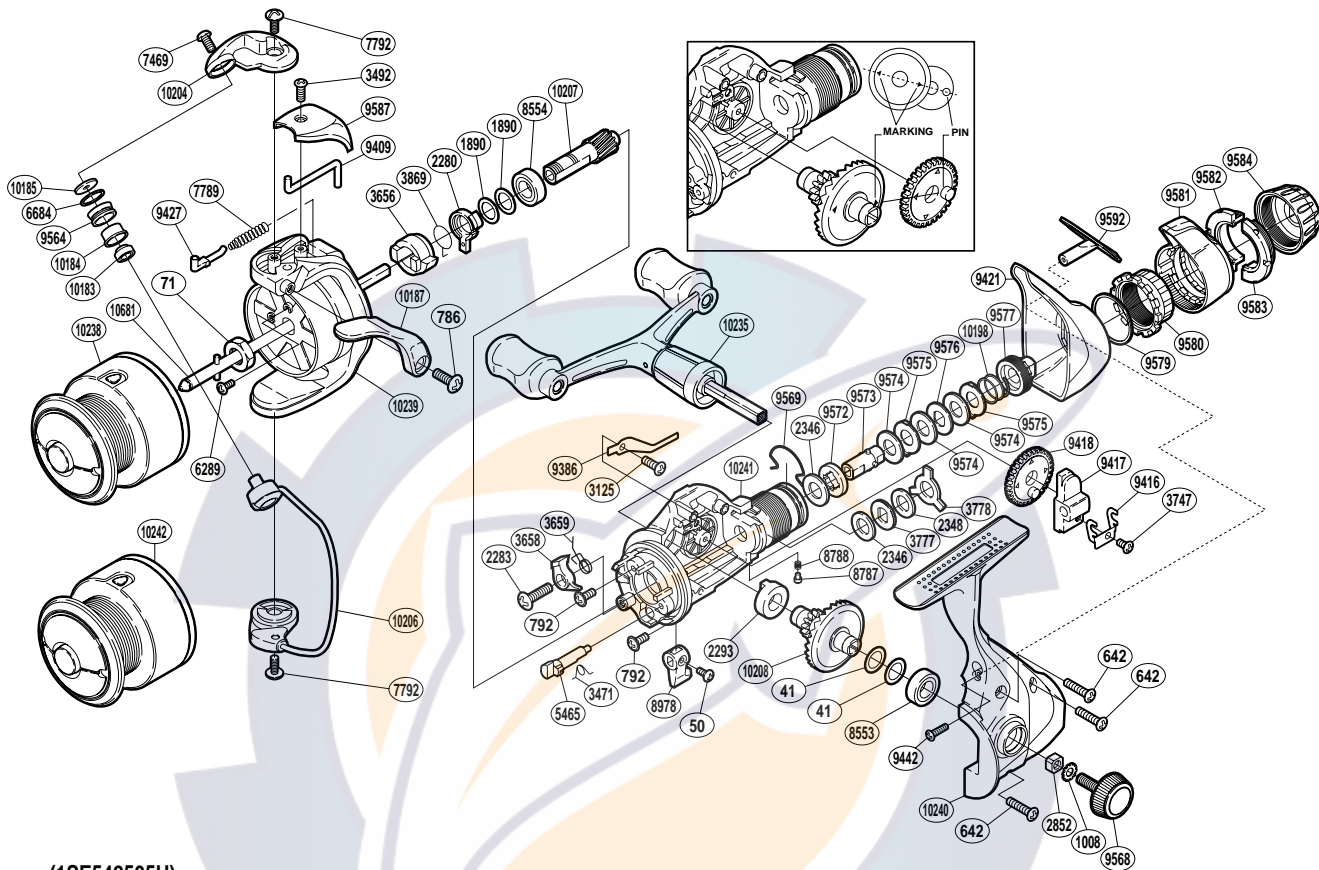

## SR-2500RE

(1SE542505U)

Part No.	Description	Part No.	Description	Part No.	Description
RD 0041	Washer	RD 6684	Line Roller Spacer	RD 9579	Fightin' Pressure Screw Washer
RD 0050	Screw	RD 7469	Screw	RD 9580	Fightin' Pressure Screw
RD 0071	Rotor Nut	RD 7789	Bail Spring	RD 9581	Fightin' Lever
RD 0642	Screw	RD 7792	Screw	RD 9582	Drag Programmer B1
RD 0786	Screw	RD 8553	Ball Bearing	RD 9583	Drag Programmer B2
RD 0792	Screw	RD 8554	Ball Bearing	RD 9584	Drag Programmer A
RD 1008	Handle Lock Washer	RD 8787	Click Pin	RD 9587	Bail Spring Cover
RD 1890	Washer	RD 8788	Click Spring	RD 9592	Rear Protector A
RD 2280	Anti-Reverse Lock Out	RD 8978	Anti-Reverse Lever	RD10183	Ball Bearing
RD 2283	Screw	RD 9386	Drag Click	RD10184	Line Roller Bushing
RD 2293	Drive Gear Bushing	RD 9409	Bail Trip Lever	RD10185	Line Roller Washer
RD 2346	Drag Washer	RD 9416	Oscillating Slider Retainer	RD10187	Quick-Fire II Trigger
RD 2348	Drag Washer	RD 9417	Oscillating Slider	RD10198	Drag Coil Spring
RD 2852	Handle Screw Lock	RD 9418	Oscillating Gear	RD10204	Bail Arm
RD 3125	Screw	RD 9421	Rear Protector B	RD10206	Bail Assembly
RD 3471	Anti-Reverse Cam Spring	RD 9427	Bail Spring Guide	RD10207	Pinion Gear
RD 3492	Screw	RD 9442	Screw	RD10208	Drive Gear
RD 3656	Anti-Reverse Ratchet	RD 9564	Line Roller	RD10235	Double Paddle Handle Assembly
RD 3658	Anti-Reverse Pawl	RD 9568	Handle Screw Cap	RD10238	Spool Assembly
RD 3659	Anti-Reverse Pawl Spring	RD 9569	Hold Click Spring	RD10239	Rotor
RD 3747	Screw	RD 9572	Drag Shaft B	RD10240	Side Cover
RD 3777	Click Gear	RD 9573	Drag Shaft A	RD10241	Body
RD 3778	Eared Washer	RD 9574	Drag Washer	RD10681	Main Shaft
RD 3869	Anti-Reverse Lock Out Spring	RD 9575	Eared Washer		
RD 5465	Anti-Reverse Cam	RD 9576	Key Washer		
RD 6289	Screw	RD 9577	Pressure Screw	RD 10242	Spare Spool Assembly