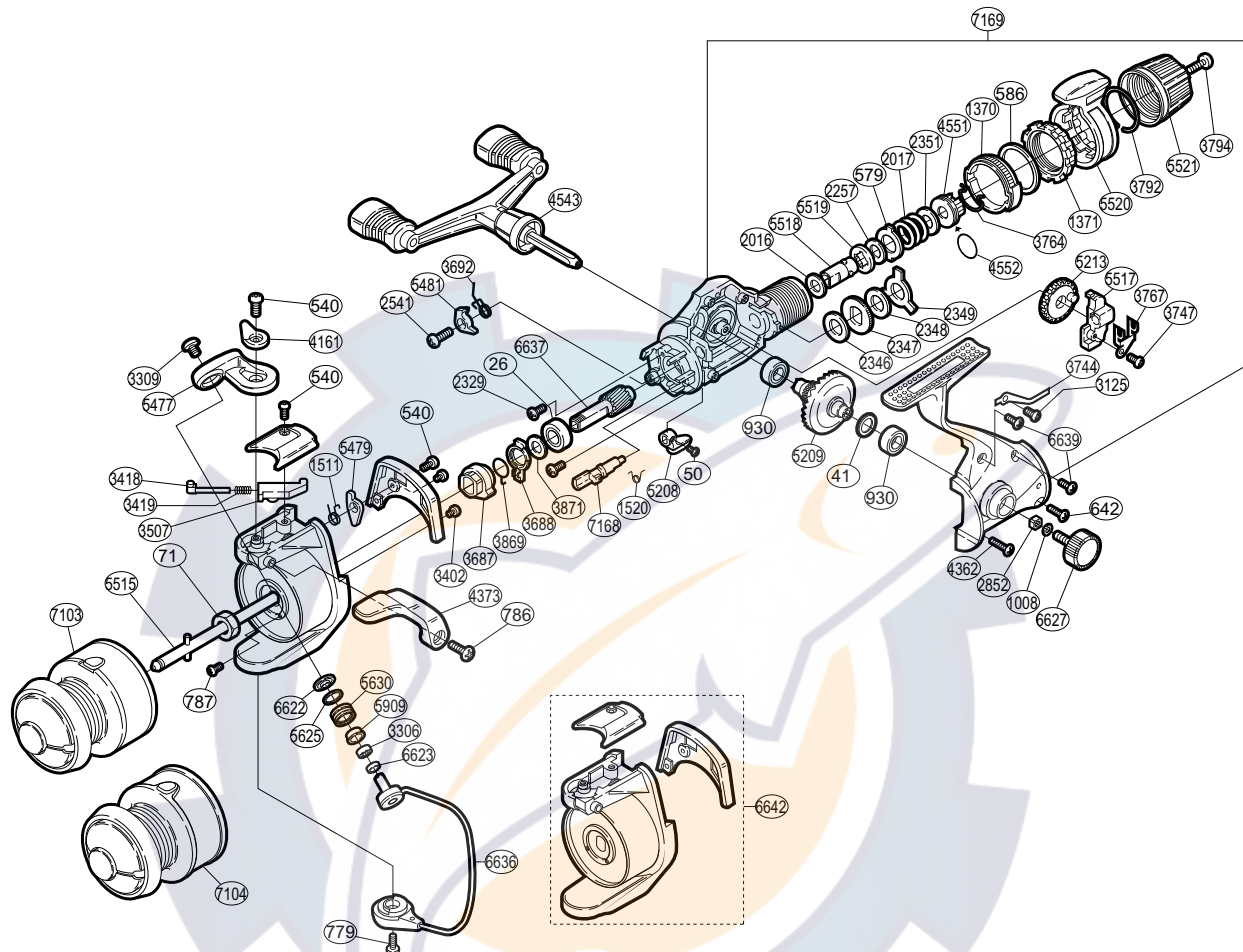

### SR-4000RD

Part No.	Description	Part No.	Description	Part No.	Description
RD 0026	Ball Bearing	RD 2541	Anti-Reverse Pawl Screw	RD 5208	Anti-Reverse Lever
RD 0041	Drive Gear Washer	RD 2852	Handle Screw Lock	RD 5209	Drive Gear
RD 0050	Anti-Reverse Lever Screw	RD 3125	Drag Click Screw	RD 5213	Oscillating Gear
RD 0071	Rotor Nut	RD 3306	Line Roller Bearing	RD 5477	Bail Arm
RD 0540	Multi-Purpose Screw	RD 3309	Line Roller Screw	RD 5479	Bail Trip Lever
RD 0579	Eared Washer "B"	RD 3402	Cover Screw	RD 5481	Anti-Reverse Pawl
RD 0586	Fightin' Pressure Screw Washer	RD 3418	Bail Spring Guide (A)	RD 5515	Main Shaft
RD 0642	Side Cover Screw (medium)	RD 3419	Bail Spring	RD 5517	Oscillating Slider
RD 0779	Bail Hold Support Screw	RD 3507	Bail Spring Guide (B)	RD 5518	Drag Shaft (A)
RD 0786	Trigger Screw	RD 3687	Anti-Reverse Ratchet	RD 5519	Drag Shaft (B)
RD 0787	Nut Lock Screw	RD 3688	Anti-Reverse Lock Out	RD 5520	Fightin' Drag Lever
RD 0930	Ball Bearing	RD 3692	Anti-Reverse Pawl Spring	RD 5521	Drag Programmer
RD 1008	Handle Lock Washer	RD 3744	Drag Click	RD 5625	Line Roller Spacer
RD 1370	Lever Click Gaer	RD 3747	Slider Retainer Screw	RD 5630	Line Roller
RD 1371	Fightin' Pressure Screw	RD 3764	Hold Click Spring	RD 5909	Line Roller Bushing
RD 1511	Lever Spring	RD 3767	Oscillating Slider Retainer	RD 6622	Line Roller Washer
RD 1520	Anti-Reverse Cam Spring	RD 3792	Lever Hold Spring	RD 6623	Bearing Spacer
RD 2016	Drag Washer "H" (cloth)	RD 3794	Drag Programmer Screw	RD 6627	Handle Screw Cap
RD 2017	Drag Coil Spring	RD 3869	Anti-Reverse Lock Out Spring	RD 6636	Bail Assembly
RD 2257	Drag Washer "H" (blue)	RD 3871	Bushing Washer	RD 6637	Pinion Gear
RD 2329	Bearing Retainer Screw	RD 4161	Trigger Cam	RD 6639	Side Cover Screw (short)
RD 2346	Drag Washer "C" (cloth)	RD 4362	Side Cover Screw (long)	RD 6642	Rotor Assembly
RD 2347	Click Gear	RD 4373	Quick-Fire II Trigger	RD 7103	Spool Assembly (aluminum)
RD 2348	Drag Washer "C" (blue)	RD 4543	Double Paddle Handle Assembly	RD 7104	Spool Assembly (graphite)
RD 2349	Eared Washer "B"	RD 4551	Pressure Screw	RD 7168	Anti-Reverse Cam
RD 2351	Drag Spring Washer	RD 4552	"O" Ring	RD 7169	Body Assembly