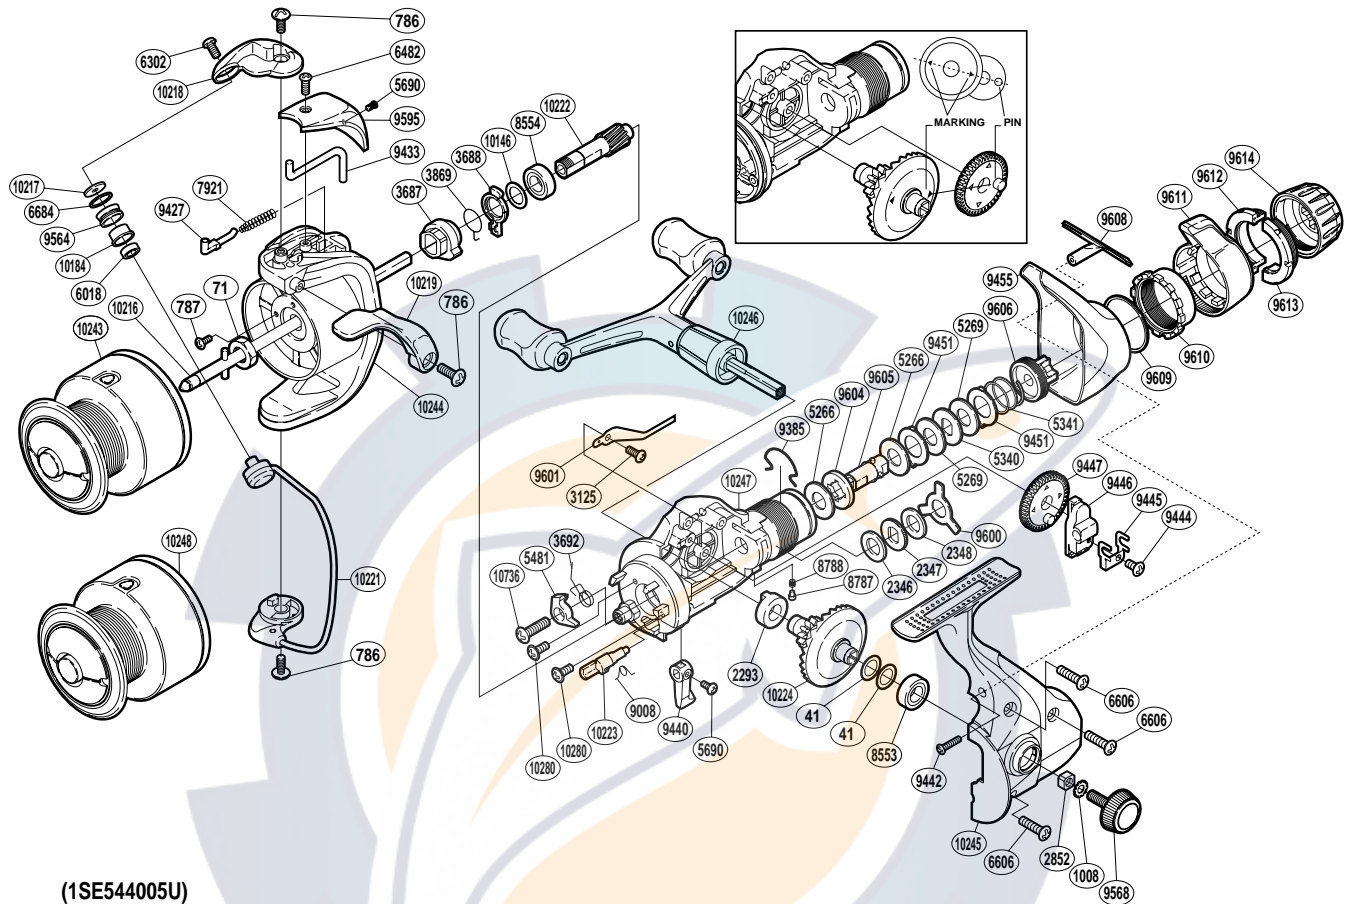

SHIMANO®

SPIREX

SR-4000RE

(1SE544005U)

Part No.	Description	Part No.	Description	Part No.	Description
RD 0041	Washer	RD 7921	Bail Spring	RD 9609	Fightin' Pressure Screw Washer
RD 0071	Rotor Nut	RD 8553	Ball Bearing	RD 9610	Fightin' Pressure Screw
RD 0786	Screw	RD 8554	Ball Bearing	RD 9611	Fightin' Lever
RD 0787	Screw	RD 8787	Click Pin	RD 9612	Drag Programmer B1
RD 1008	Handle Lock Washer	RD 8788	Click Spring	RD 9613	Drag Programmer B2
RD 2293	Drive Gear Bushing	RD 9008	Anti-Reverse Cam Spring	RD 9614	Drag Programmer A
RD 2346	Drag Washer	RD 9385	Hold Click Spring	RD10146	Washer
RD 2347	Click Gear	RD 9427	Bail Spring Guide	RD10184	Line Roller Bushing
RD 2348	Drag Washer	RD 9433	Bail Trip Lever	RD10216	Main Shaft
RD 2852	Handle Screw Lock	RD 9440	Anti-Reverse Lever	RD10217	Line Roller Washer
RD 3125	Screw	RD 9442	Screw	RD10218	Bail Arm
RD 3687	Anti-Reverse Ratchet	RD 9444	Screw	RD10219	Quick-Fire II Trigger
RD 3688	Anti-Reverse Lock Out	RD 9445	Oscillating Slider Retainer	RD10221	Bail Assembly
RD 3692	Anti-Reverse Pawl Spring	RD 9446	Oscillating Slider	RD10222	Pinion Gear
RD 3869	Anti-Reverse Lock Out Spring	RD 9447	Oscillating Gear	RD10223	Anti-Reverse Cam
RD 5266	Drag Washer	RD 9451	Eared Washer	RD10224	Drive Gear
RD 5269	Drag Washer	RD 9455	Rear Protector B	RD10243	Spool Assembly
RD 5340	Key Washer	RD 9564	Line Roller	RD10244	Rotor
RD 5341	Drag Coil Spring	RD 9568	Handle Screw Cap	RD10245	Side Cover
RD 5481	Anti-Reverse Pawl	RD 9595	Bail Spring Cover	RD10246	Double Paddle Handle Assembly
RD 5690	Screw	RD 9600	Eared Washer	RD10247	Body
RD 6018	Ball Bearing	RD 9601	Drag Click	RD10280	Screw
RD 6302	Screw	RD 9604	Drag Shaft B	RD10736	Screw
RD 6482	Screw	RD 9605	Drag Shaft A		
RD 6606	Screw	RD 9606	Pressure Screw		
RD 6684	Line Roller Spacer	RD 9608	Rear Protector A	RD10248	Spare Spool Assembly