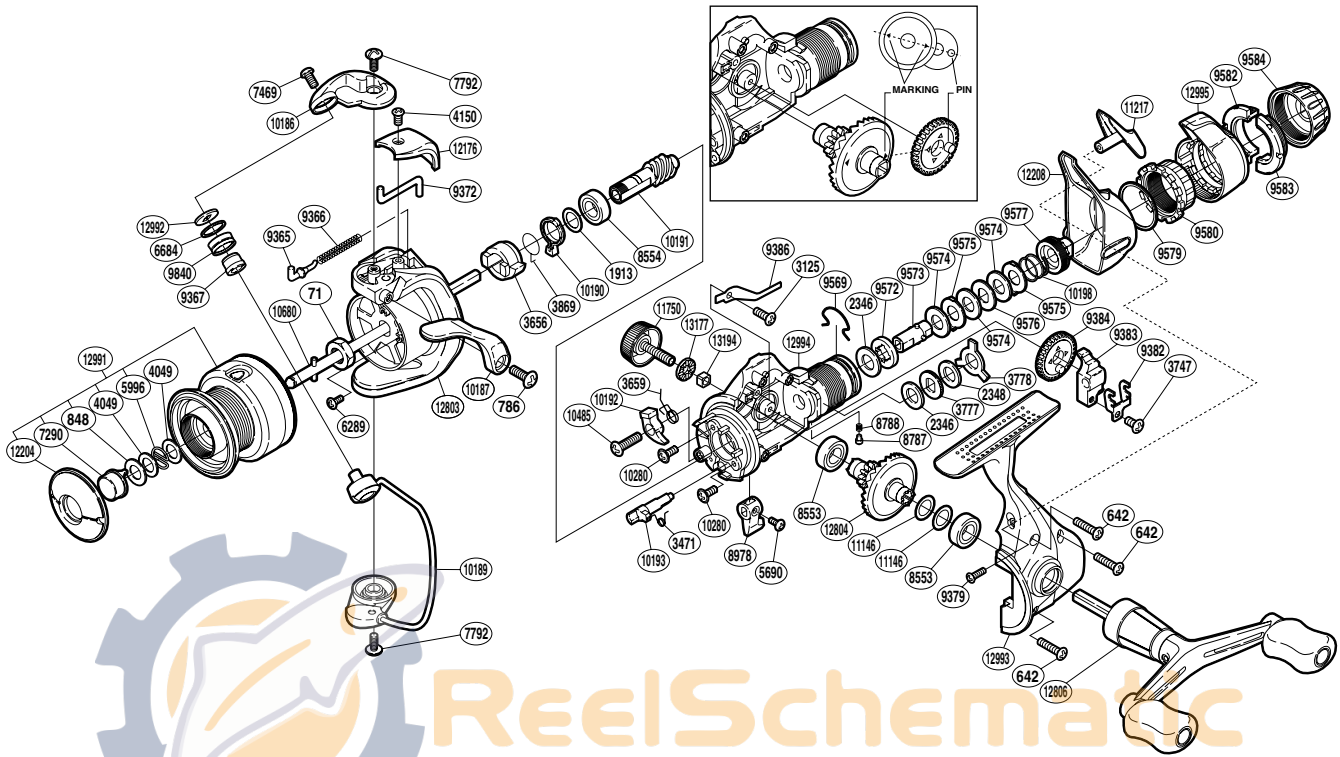

# SHIMANO

## SPIREX

SR-1000RG

(1SE541006U)

Please note that the number of adjusting washers may not be the same as shown in the exploded views. (Adjustment will vary with each individual product.)

Part No.	Description	Part No.	Description	Part No.	Description
RD 0071	Rotor Nut	RD 8787	Click Pin	RD10187	Quick-Fire II Trigger
RD 0642	Screw	RD 8788	Click Spring	RD10189	Bail Assembly
RD 0786	Screw	RD 8978	Anti-Reverse Lever	RD10190	Anti-Reverse Lock Out
RD 0848	Washer	RD 9365	Bail Spring Guide	RD10191	Pinion Gear
RD 1913	Washer	RD 9366	Bail Spring	RD10192	Anti-Reverse Pawl
RD 2346	Drag Washer	RD 9367	Line Roller Bushing	RD10193	Anti-Reverse Cam
RD 2348	Drag Washer	RD 9372	Bail Trip Lever	RD10198	Drag Coil Spring
RD 3125	Screw	RD 9379	Screw	RD10280	Screw
RD 3471	Anti-Reverse Cam Spring	RD 9382	Oscillating Slider Retainer	RD10485	Screw
RD 3656	Anti-Reverse Ratchet	RD 9383	Oscillating Slider	RD10680	Main Shaft
RD 3659	Anti-Reverse Pawl Spring	RD 9384	Oscillating Gear	RD11146	Washer
RD 3747	Screw	RD 9386	Drag Click	RD11217	Rear Protector A
RD 3777	Click Gear	RD 9569	Hold Click Spring	RD11750	Handle Screw Cap
RD 3778	Eared Washer	RD 9572	Drag Shaft B	RD12176	Bail Spring Cover
RD 3869	Anti-Reverse Lock Out Spring	RD 9573	Drag Shaft A	RD12204	Push Button Collar
RD 4049	Washer	RD 9574	Drag Washer	RD12208	Rear Protector B
RD 4150	Screw	RD 9575	Eared Washer	RD12803	Rotor
RD 5690	Screw	RD 9576	Key Washer	RD12804	Drive Gear
RD 5996	Locking Spring	RD 9577	Pressure Screw	RD12806	Double Paddle Handle Assembly
RD 6289	Screw	RD 9579	Fightin' Pressure Screw Washer	RD12991	Spool Assembly
RD 6684	Line Roller Spacer	RD 9580	Fightin' Pressure Screw	RD12992	Line Roller Washer
RD 7290	Push Button	RD 9582	Drag Programmer B1	RD12993	Side Cover
RD 7469	Screw	RD 9583	Drag Programmer B2	RD12994	Body
RD 7792	Screw	RD 9584	Drag Programmer A	RD12995	Fightin' Lever
RD 8553	Ball Bearing	RD 9840	Line Roller	RD13177	Handle Screw Cap Spacer
RD 8554	Ball Bearing	RD10186	Bail Arm	RD13194	Handle Screw Lock