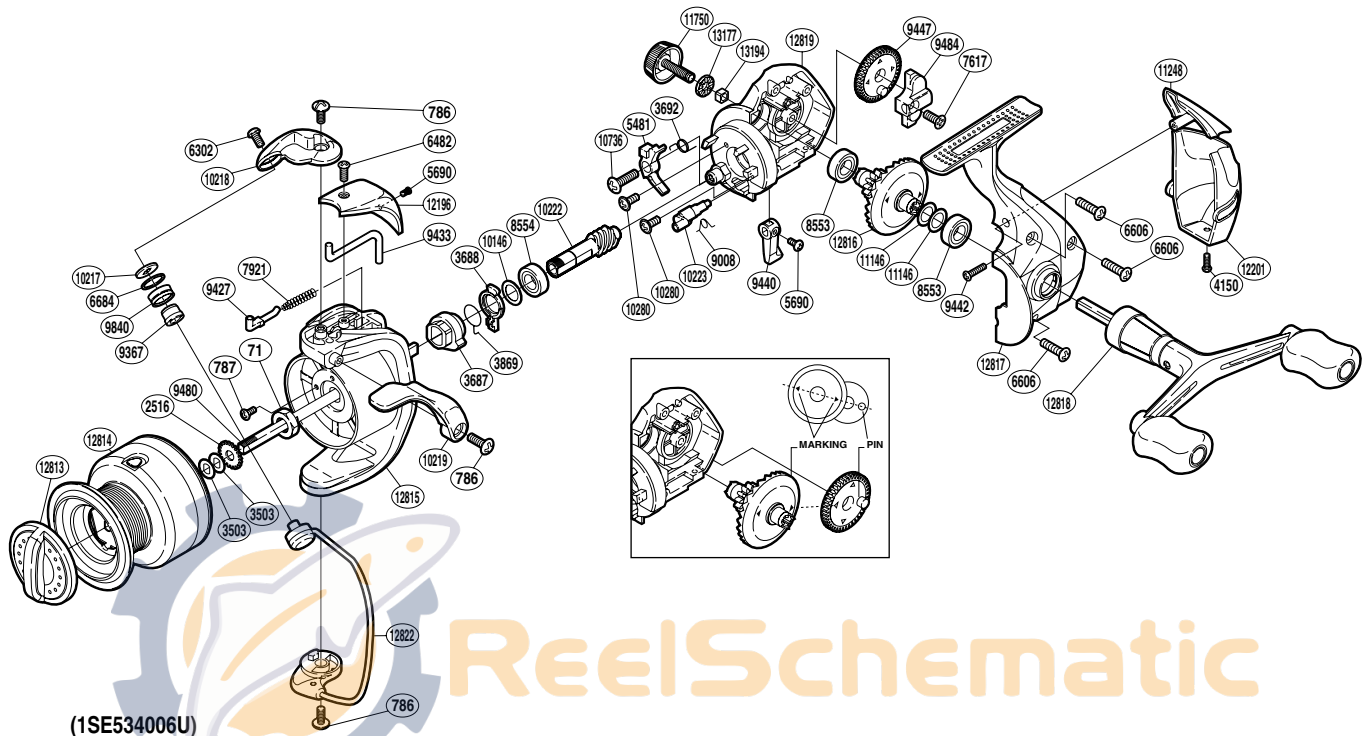

SHIMANO

SPIREX

SR-4000FG

(1SE534006U)

Please note that the number of adjusting washers may not be the same as shown in the exploded views. (Adjustment will vary with each individual product.)

Part No.	Description	Part No.	Description	Part No.	Description
RD 0071	Rotor Nut	RD 8553	Ball Bearing	RD10280	Screw
RD 0786	Screw	RD 8554	Ball Bearing	RD10736	Screw
RD 0787	Screw	RD 9008	Anti-Reverse Cam Spring	RD11146	Washer
RD 2516	Spool Support	RD 9367	Line Roller Bushing	RD11248	Rear Protector A
RD 3503	Spool Washer	RD 9427	Bail Spring Guide	RD11750	Handle Screw Cap
RD 3687	Anti-Reverse Ratchet	RD 9433	Bail Trip Lever	RD12196	Bail Spring Cover
RD 3688	Anti-Reverse Lock Out	RD 9440	Anti-Reverse Lever	RD12201	Rear Protector B
RD 3692	Anti-Reverse Pawl Spring	RD 9442	Screw	RD12813	Drag Knob
RD 3869	Anti-Reverse Lock Out Spring	RD 9447	Oscillating Gear	RD12814	Spool Assembly
RD 4150	Screw	RD 9480	Main Shaft	RD12815	Rotor
RD 5481	Anti-Reverse Pawl	RD 9484	Oscillating Slider	RD12816	Drive Gear
RD 5690	Screw	RD 9840	Line Roller	RD12817	Side Cover
RD 6302	Screw	RD10146	Washer	RD12818	Double Paddle Handle Assembly
RD 6482	Screw	RD10217	Line Roller Washer	RD12819	Body
RD 6606	Screw	RD10218	Bail Arm	RD12822	Bail Assembly
RD 6684	Line Roller Spacer	RD10219	Quick-Fire II Trigger	RD13177	Handle Screw Cap Spacer
RD 7617	Screw	RD10222	Pinion Gear	RD13194	Handle Screw Lock
RD 7921	Bail Spring	RD10223	Anti-Reverse Cam		