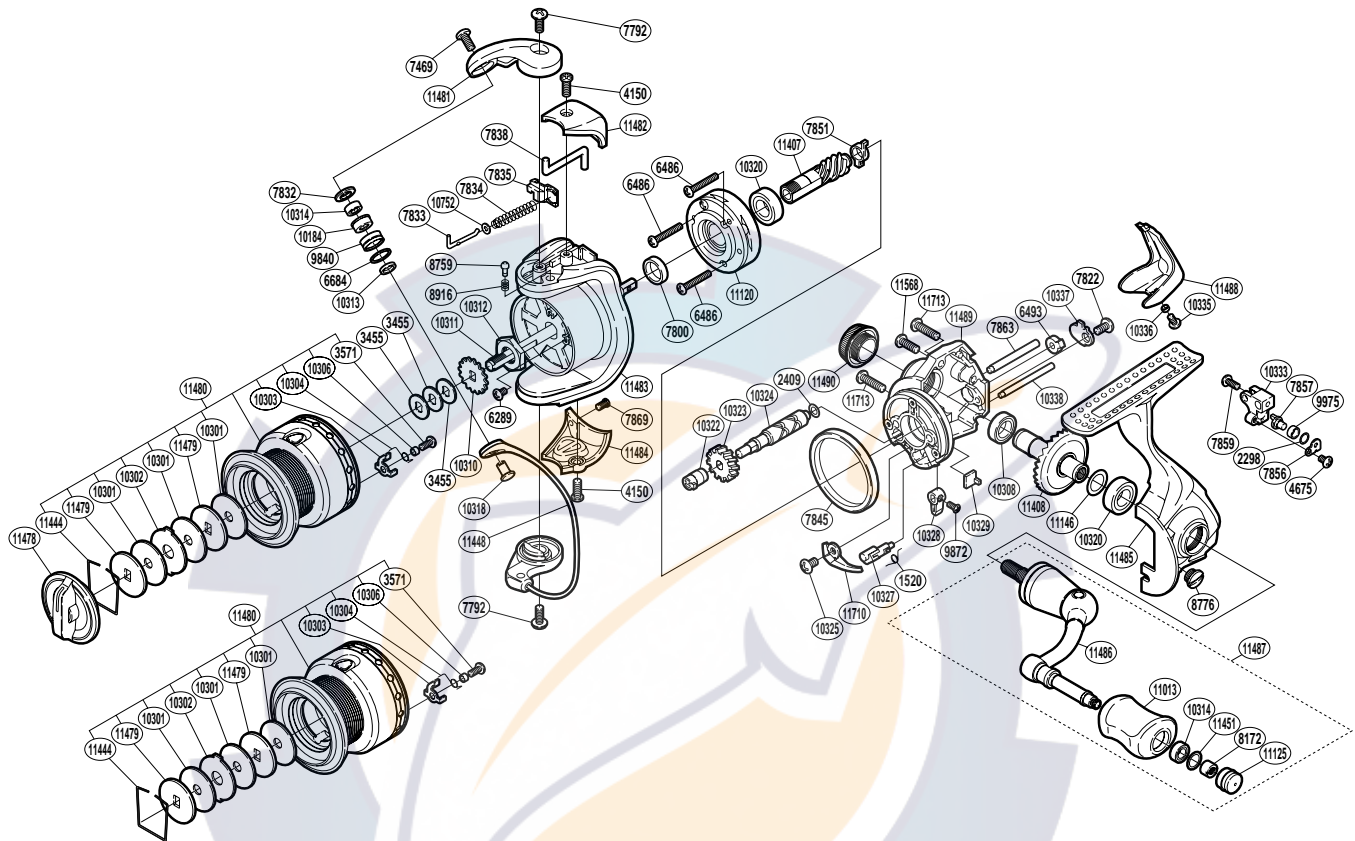

SHIMANO

STRADIC Mg SA-RB

ST-1000MGFB

(1SE741002U)

Part No.	Description	Part No.	Description	Part No.	Description
RD 1520	Anti-Reverse Cam Spring	RD 8776	Oil Cap	RD10337	Worm Shaft Retainer
RD 2298	Spacer	RD 8916	Click Spring	RD10338	Oscillating Guide B
RD 2409	Spacer	RD 9840	Line Roller	RD10752	Spring Guide A Support
RD 3455	Spool Washer	RD 9872	Screw	RD11013	Handle Knob
RD 3571	Screw	RD 9975	Oscillating Slider Bushing	RD11120	Roller Clutch Assembly
RD 4150	Screw	RD10184	Line Roller Bushing	RD11125	Handle Knob Seal
RD 4675	Screw	RD10301	Drag Washer	RD11146	Washer
RD 6289	Screw	RD10302	Eared Washer	RD11407	Pinion Gear
RD 6486	Screw	RD10303	Drag Click	RD11408	Drive Gear
RD 6493	Worm Bushing (rear)	RD10304	Drag Click Spring	RD11444	Drag Washers Retainer
RD 6684	Line Roller Spacer	RD10306	Drag Click Collar	RD11448	Bail Assembly
RD 7469	Screw	RD10308	Ball Bearing	RD11451	Washer
RD 7792	Screw	RD10310	Spool Support	RD11478	Drag Knob
RD 7800	Rotor Ring	RD10311	Main Shaft	RD11479	Key Washer
RD 7822	Screw	RD10312	Rotor Nut	RD11480	Spool Assembly
RD 7832	Line Roller Washer	RD10313	Bearing Spacer	RD11481	Bail Arm
RD 7833	Bail Spring Guide A	RD10314	Ball Bearing	RD11482	Bail Spring Cover
RD 7834	Bail Spring	RD10318	Line Roller Support	RD11483	Rotor
RD 7835	Bail Spring Seat	RD10320	Ball Bearing	RD11484	Bail Hold Support Guard
RD 7838	Bail Trip Lever	RD10322	Worm Bushing (front)	RD11485	Side Cover
RD 7845	Friction Ring	RD10323	Idle Gear	RD11486	Handle Shank Assembly
RD 7851	Bushing	RD10324	Worm Shaft	RD11487	Handle Assembly
RD 7856	Oscillating Pawl Cover	RD10325	Screw	RD11488	Rear Protector
RD 7857	Oscillating Pawl	RD10327	Anti-Reverse Cam	RD11489	Body
RD 7859	Screw	RD10328	Anti-Reverse Lever	RD11490	Handle Screw Cap
RD 7863	Oscillating Guide A	RD10329	Anti-Reverse Lever Cover	RD11568	Screw
RD 7869	Screw	RD10333	Oscillating Slider	RD11710	Bail Trip Strike
RD 8172	Handle Knob Nut	RD10335	Screw	RD11713	Screw
RD 8759	Click Pin	RD10336	Rear Protector Collar		

(190514)