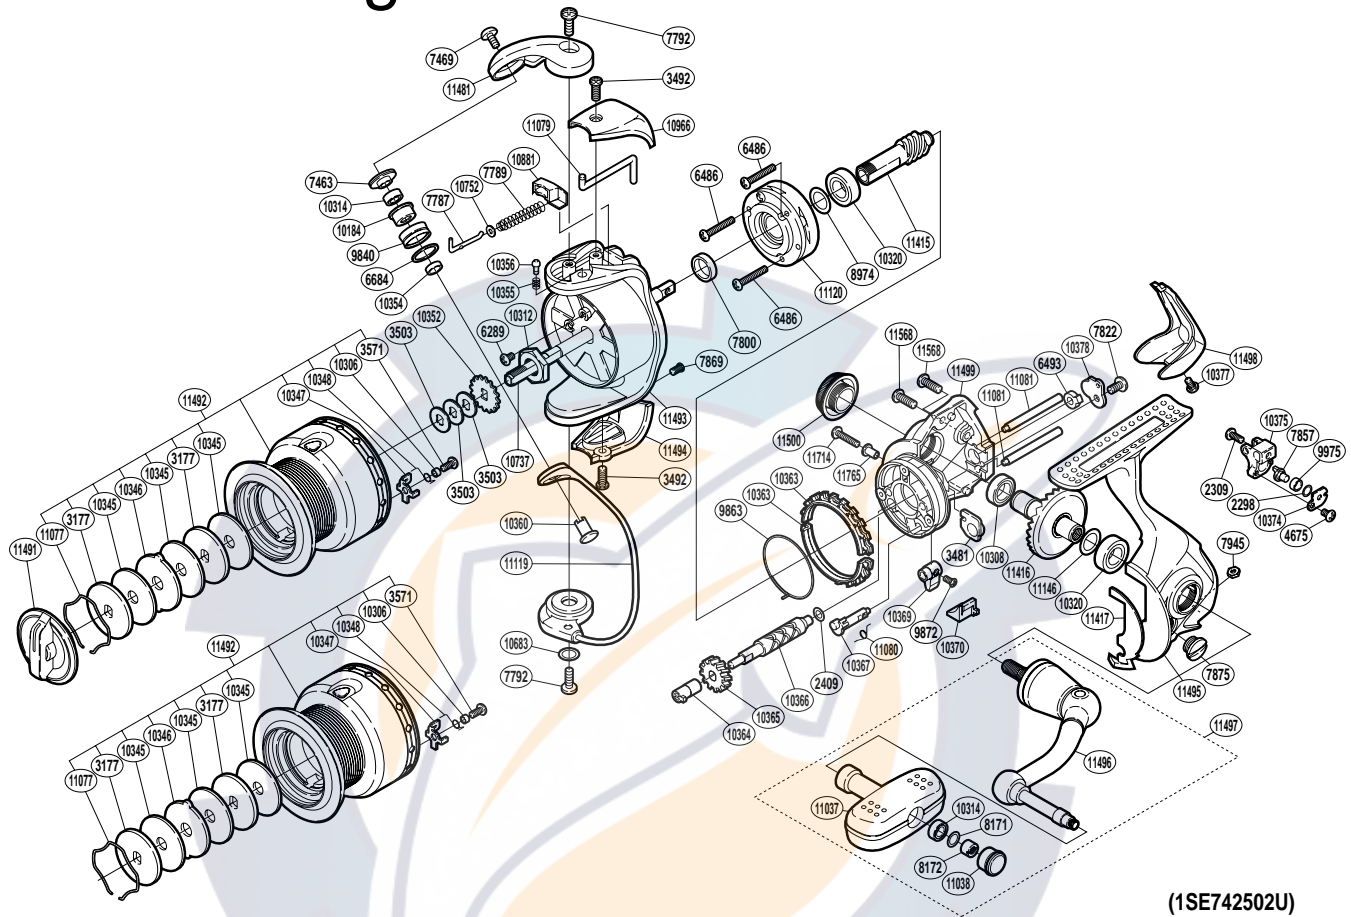

SHIMANO

STRADIC Mg SA-RB

ST-2500MGFB

Part No.	Description	Part No.	Description	Part No.	Description
RD 2298	Spacer	RD 9975	Oscillating Slider Bushing	RD10881	Bail Spring Seat
RD 2309	Screw	RD10184	Line Roller Bushing	RD10966	Bail Spring Cover
RD 2409	Spacer	RD10306	Drag Click Collar	RD11037	Handle Knob
RD 3177	Key Washer	RD10308	Ball Bearing	RD11038	Handle Knob Seal
RD 3481	Bushing	RD10312	Rotor Nut	RD11077	Drag Washers Retainer
RD 3492	Screw	RD10314	Ball Bearing	RD11079	Bail Trip Lever
RD 3503	Spool Washer	RD10320	Ball Bearing	RD11080	Anti-Reverse Cam Spring
RD 3571	Screw	RD10345	Drag Washer	RD11081	Oscillating Guide
RD 4675	Screw	RD10346	Eared Washer	RD11119	Bail Assembly
RD 6289	Screw	RD10347	Drag Click	RD11120	Roller Clutch Assembly
RD 6486	Screw	RD10348	Click Spring	RD11146	Washer
RD 6493	Worm Bushing (rear)	RD10352	Spool Support	RD11415	Pinion Gear
RD 6684	Line Roller Spacer	RD10354	Bearing Spacer	RD11416	Drive Gear
RD 7463	Line Roller Washer	RD10355	Click Spring	RD11417	Bail Trip Strike
RD 7469	Screw	RD10356	Click Pin	RD11481	Bail Arm
RD 7787	Bail Spring Guide A	RD10360	Line Roller Support	RD11491	Drag Knob
RD 7789	Bail Spring	RD10363	Friction Ring	RD11492	Spool Assembly
RD 7792	Screw	RD10364	Worm Bushing (front)	RD11493	Rotor
RD 7800	Rotor Ring	RD10365	Idle Gear	RD11494	Bail Hold Support Guard
RD 7822	Screw	RD10366	Worm Shaft	RD11495	Side Cover
RD 7857	Oscillating Pawl	RD10367	Anti-Reverse Cam	RD11496	Handle Shank Assembly
RD 7869	Screw	RD10369	Anti-Reverse Lever	RD11497	Handle Assembly
RD 7875	Oil Cap	RD10370	Anti-Reverse Lever Cover	RD11498	Rear Protector
RD 7945	Nut	RD10374	Oscillating Pawl Cover	RD11499	Body
RD 8171	Washer	RD10375	Oscillating Slider	RD11500	Handle Screw Cap
RD 8172	Handle Knob Nut	RD10377	Screw	RD11568	Screw
RD 8974	Washer	RD10378	Worm Shaft Retainer	RD11714	Screw
RD 9840	Line Roller	RD10683	Washer	RD11765	Screw Washer
RD 9863	Friction Spring	RD10737	Main Shaft		
RD 9872	Screw	RD10752	Spring Guide A Support		