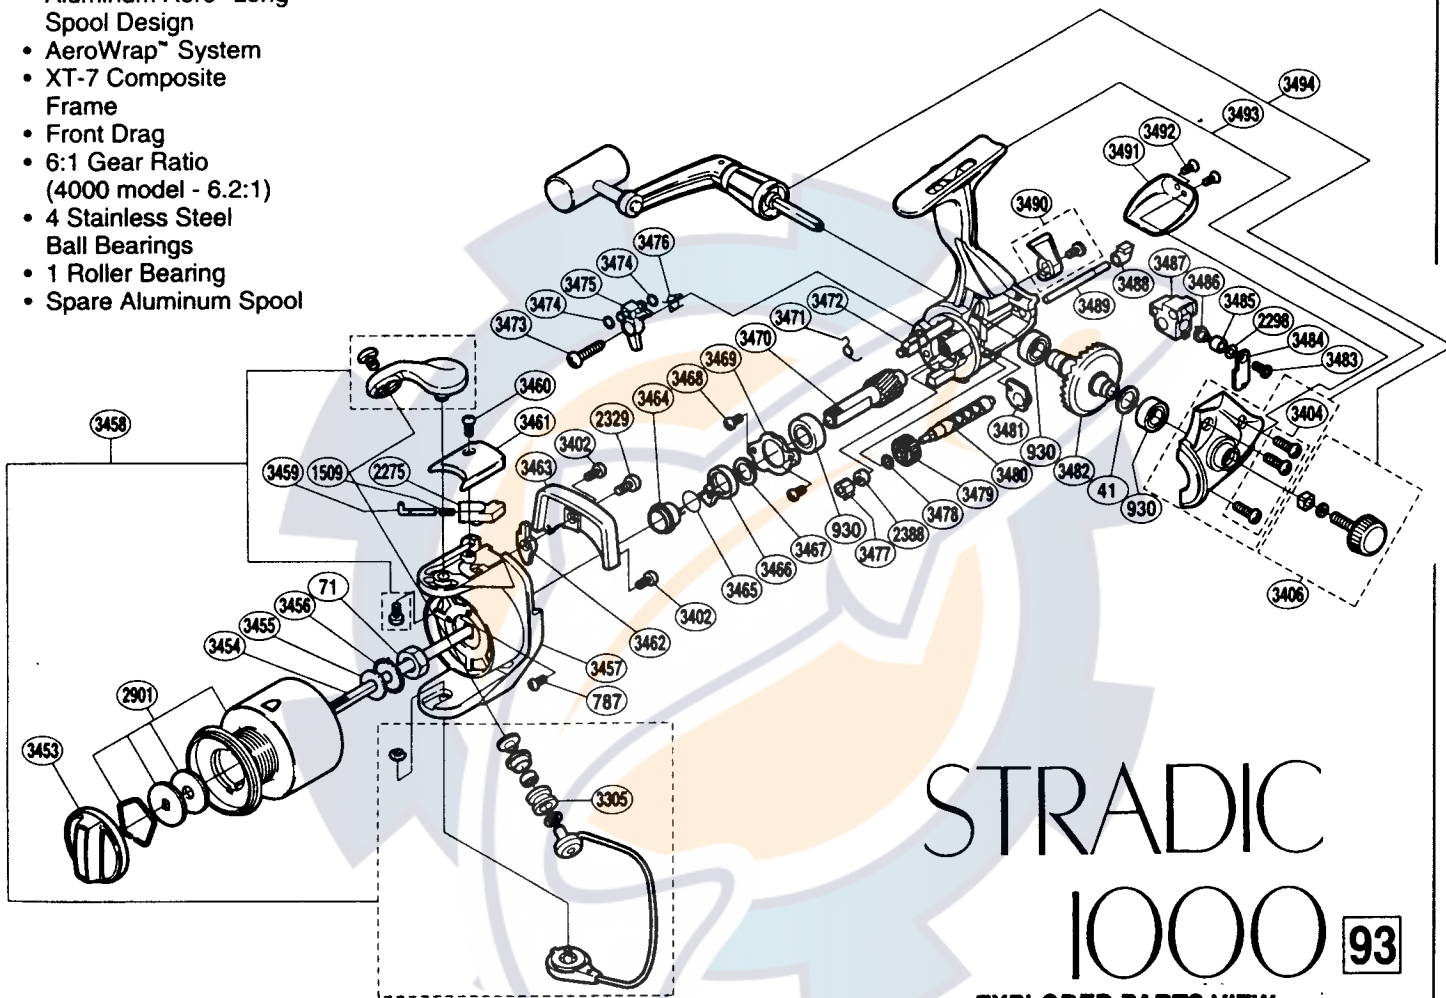

AERO®STRADIC™
Spinning Reels

Stratoradical

- Dyna-Balance
- Super Stopper Anti-Reverse
- Aluminum Aero® Long Spool Design
- AeroWrap™ System
- XT-7 Composite Frame
- Front Drag
- 6:1 Gear Ratio (4000 model - 6.2:1)
- 4 Stainless Steel Ball Bearings
- 1 Roller Bearing
- Spare Aluminum Spool

STRADIC 1000 93

EXPLODED PARTS VIEW

MODEL NO.	LINE / CAPACITY	GEAR RATIO	WT. (OZ.)	BEARINGS
ST-1000FB	2/270,4/140,6/110	6.0:1	9.0	5

A good thing has just gotten better! Stradic™ has been redesigned. Over the past two years Stradic™ became known for its exceptional smoothness and appearance. If you liked it then, you should really like it now.

How has Stradic™ been so greatly improved? Most prominently, Stradic™ now has DynaBalance™, which eliminates rotor wobble to create the smoothest retrieves you've ever experienced. On appearance, just take a look at Stradic's picture. Hooksets are quicker with the new Super Stopper™ anti-reverse. Not changing - Stradic™ still features a spare aluminum spool, AeroWrap™, an oversized ball bearing roller line guide, and fast gear ratios.