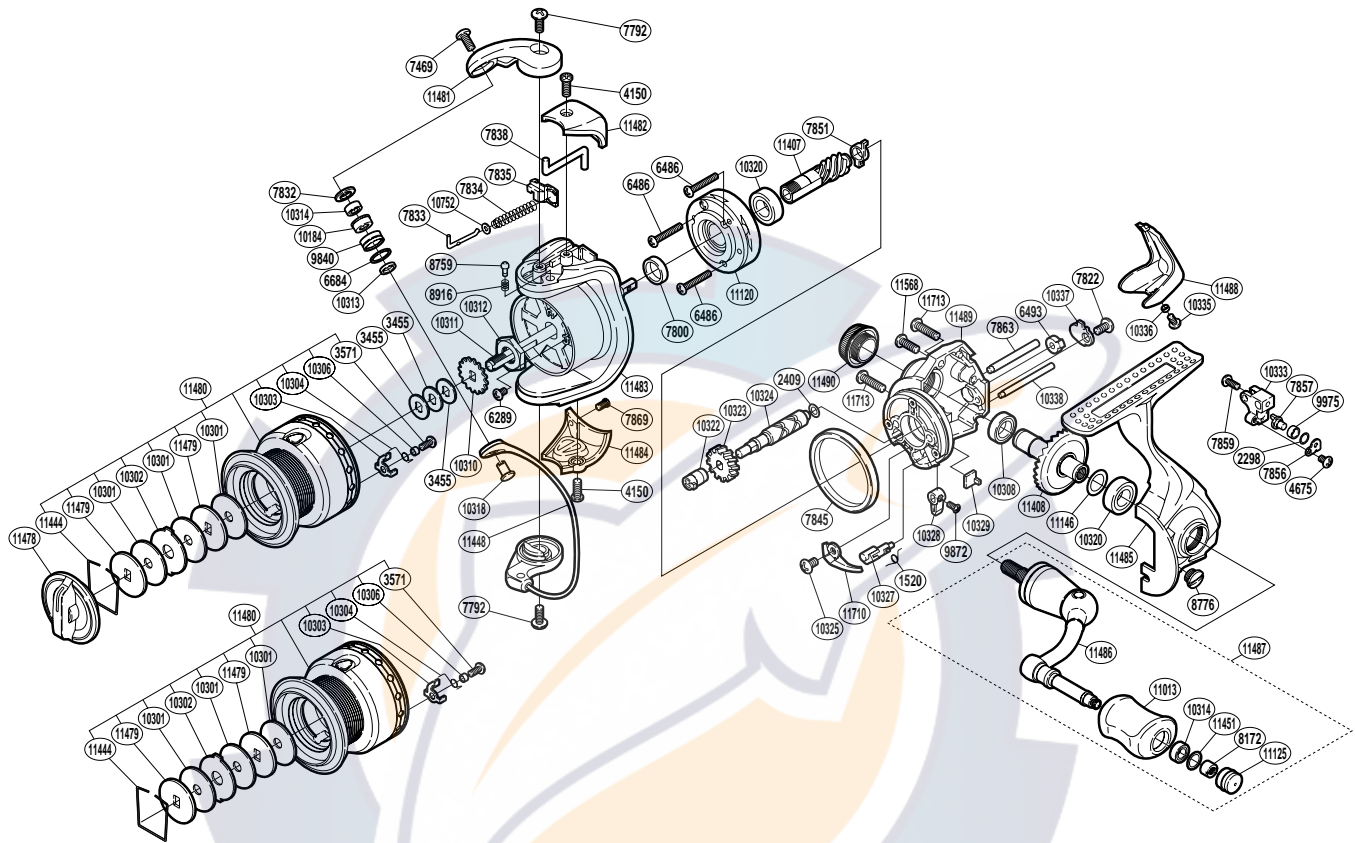

# SHIMANO

STRADIC Mg SA-RB

ST-1000MGFB

(1SE741002U)

Part No.	Description	Part No.	Description	Part No.	Description
RD 1520	Anti-Reverse Cam Spring	RD 8776	Oil Cap	RD10337	Worm Shaft Retainer
RD 2298	Spacer	RD 8916	Click Spring	RD10338	Oscillating Guide B
RD 2409	Spacer	RD 9840	Line Roller	RD10752	Spring Guide A Support
RD 3455	Spool Washer	RD 9872	Screw	RD11013	Handle Knob
RD 3571	Screw	RD 9975	Oscillating Slider Bushing	RD11120	Roller Clutch Assembly
RD 4150	Screw	RD10184	Line Roller Bushing	RD11125	Handle Knob Seal
RD 4675	Screw	RD10301	Drag Washer	RD11146	Washer
RD 6289	Screw	RD10302	Eared Washer	RD11407	Pinion Gear
RD 6486	Screw	RD10303	Drag Click	RD11408	Drive Gear
RD 6493	Worm Bushing (rear)	RD10304	Drag Click Spring	RD11444	Drag Washers Retainer
RD 6684	Line Roller Spacer	RD10306	Drag Click Collar	RD11448	Bail Assembly
RD 7469	Screw	RD10308	Ball Bearing	RD11451	Washer
RD 7792	Screw	RD10310	Spool Support	RD11478	Drag Knob
RD 7800	Rotor Ring	RD10311	Main Shaft	RD11479	Key Washer
RD 7822	Screw	RD10312	Rotor Nut	RD11480	Spool Assembly
RD 7832	Line Roller Washer	RD10313	Bearing Spacer	RD11481	Bail Arm
RD 7833	Bail Spring Guide A	RD10314	Ball Bearing	RD11482	Bail Spring Cover
RD 7834	Bail Spring	RD10318	Line Roller Support	RD11483	Rotor
RD 7835	Bail Spring Seat	RD10320	Ball Bearing	RD11484	Bail Hold Support Guard
RD 7838	Bail Trip Lever	RD10322	Worm Bushing (front)	RD11485	Side Cover
RD 7845	Friction Ring	RD10323	Idle Gear	RD11486	Handle Shank Assembly
RD 7851	Bushing	RD10324	Worm Shaft	RD11487	Handle Assembly
RD 7856	Oscillating Pawl Cover	RD10325	Screw	RD11488	Rear Protector
RD 7857	Oscillating Pawl	RD10327	Anti-Reverse Cam	RD11489	Body
RD 7859	Screw	RD10328	Anti-Reverse Lever	RD11490	Handle Screw Cap
RD 7863	Oscillating Guide A	RD10329	Anti-Reverse Lever Cover	RD11568	Screw
RD 7869	Screw	RD10333	Oscillating Slider	RD11710	Bail Trip Strike
RD 8172	Handle Knob Nut	RD10335	Screw	RD11713	Screw
RD 8759	Click Pin	RD10336	Rear Protector Collar		