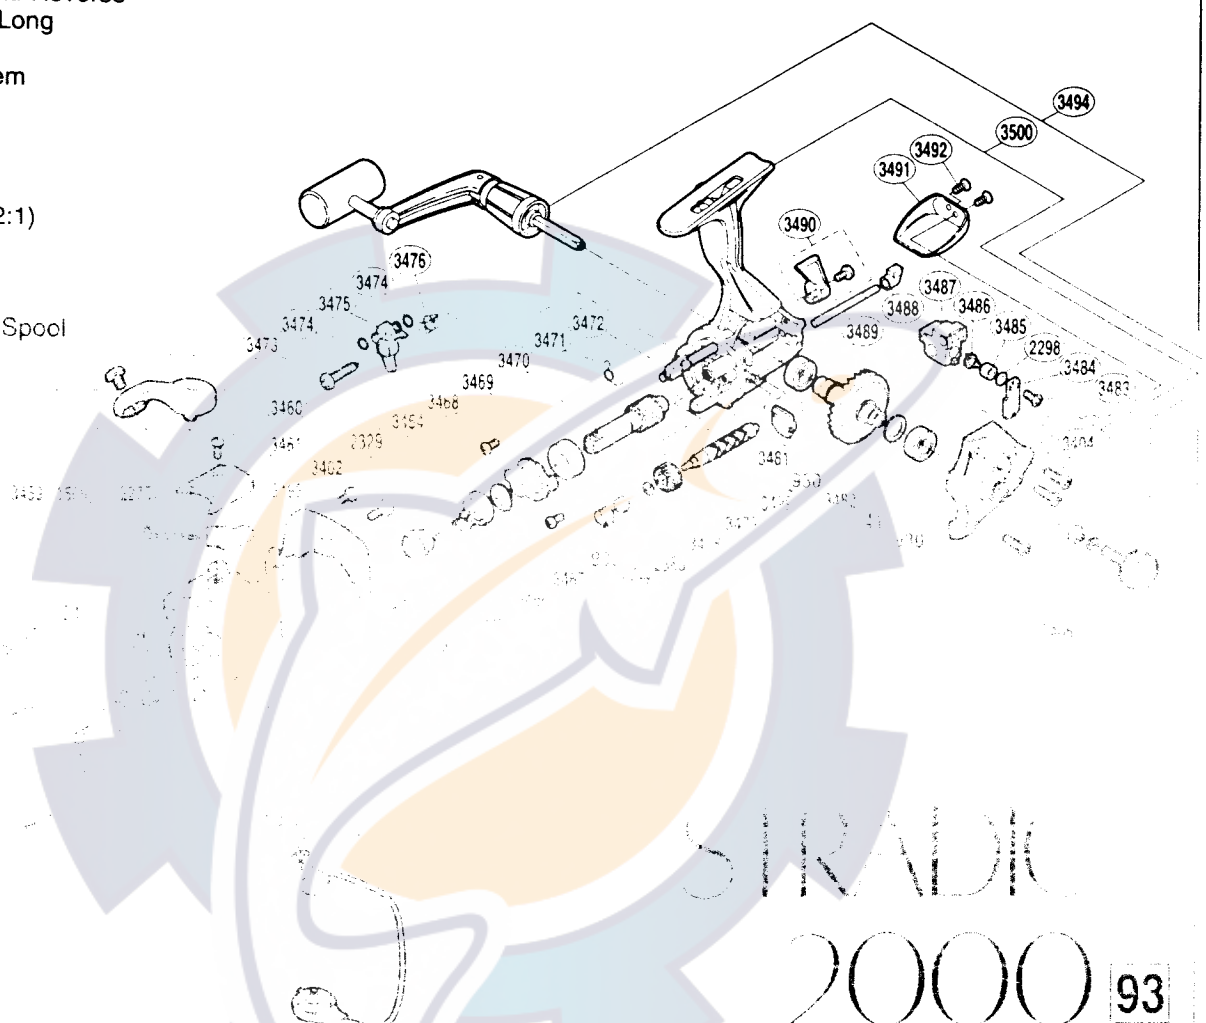

AERO®STRADIC™
Spinning Reels

Stratoradical

- **Dyna-Balance**
- Super Stopper Anti-Reverse
- Aluminum Aero® Long Spool Design
- AeroWrap™ System
- XT-7 Composite Frame
- Front Drag
- 6:1 Gear Ratio (4000 model - 6.2:1)
- 4 Stainless Steel Ball Bearings
- 1 Roller Bearing
- Spare Aluminum Spool

EXPLODED PARTS VIEW

MODEL NO.	LINE / CAPACITY	GEAR RATIO	WT. (OZ.)	BEARINGS
ST-2000FB	6/170, 8/120, 10/100	6.0:1	9.3	5

A good thing has just gotten better! Stradic™ has been redesigned. Over the past two years Stradic™ became known for its exceptional smoothness and appearance. If you liked it then, you should really like it now.

How has Stradic™ been so greatly improved? Most prominently, Stradic™ now has DynaBalance™, which eliminates rotor wobble to create the smoothest retrieves you've ever experienced. On appearance, just take a look at Stradic's picture. Hooksets are quicker with the new Super Stopper™ anti-reverse. Not changing - Stradic™ still features a spare aluminum spool, AeroWrap™, an oversized ball bearing roller line guide, and fast gear ratios.