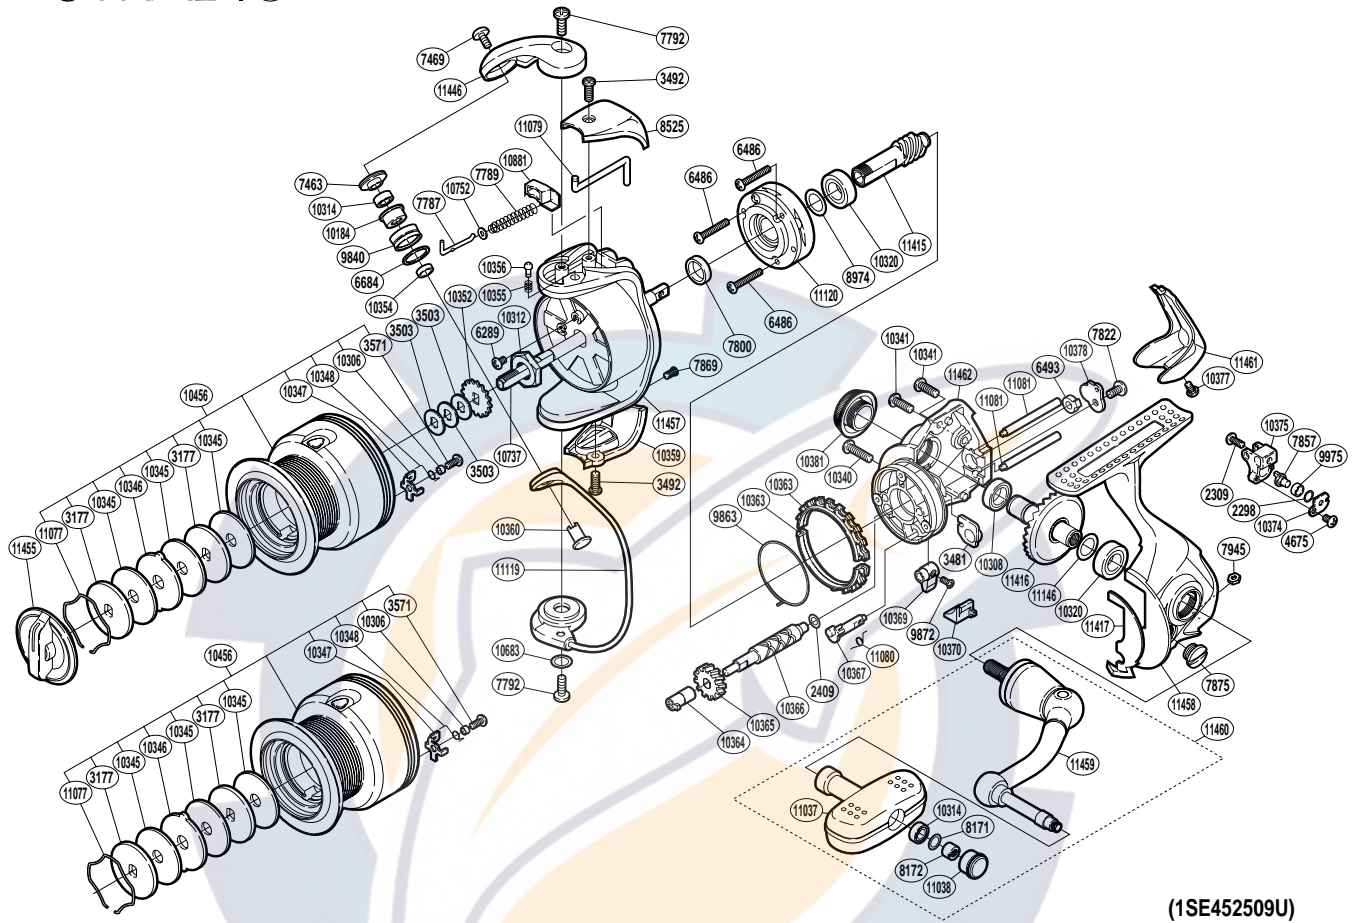

SHIMANO

STRADIC

A-RB

ST-2500FI

(1SE452509U)

Part No.	Description	Part No.	Description	Part No.	Description
RD 2298	Spacer	RD 9863	Friction Spring	RD10375	Oscillating Slider
RD 2309	Screw	RD 9872	Screw	RD10377	Screw
RD 2409	Spacer	RD 9975	Oscillating Slider Bushing	RD10378	Worm Shaft Retainer
RD 3177	Key Washer	RD10184	Line Roller Bushing	RD10381	Handle Screw Cap
RD 3481	Bushing	RD10306	Drag Click Collar	RD10683	Washer
RD 3492	Screw	RD10308	Ball Bearing	RD10737	Main Shaft
RD 3503	Spool Washer	RD10312	Rotor Nut	RD10752	Spring Guide A Support
RD 3571	Screw	RD10314	Ball Bearing	RD10881	Bail Spring Seat
RD 4675	Screw	RD10320	Ball Bearing	RD11037	Handle Knob
RD 6289	Screw	RD10340	Screw	RD11038	Handle Knob Seal
RD 6486	Screw	RD10341	Screw	RD11077	Drag Washers Retainer
RD 6493	Worm Bushing (rear)	RD10345	Drag Washer	RD11079	Bail Trip Lever
RD 6684	Line Roller Spacer	RD10346	Eared Washer	RD11080	Anti-Reverse Cam Spring
RD 7463	Line Roller Washer	RD10347	Drag Click	RD11081	Oscillating Guide
RD 7469	Screw	RD10348	Click Spring	RD11119	Bail Assembly
RD 7787	Bail Spring Guide A	RD10352	Spool Support	RD11120	Roller Clutch Assembly
RD 7789	Bail Spring	RD10354	Bearing Spacer	RD11146	Washer
RD 7792	Screw	RD10355	Click Spring	RD11415	Pinion Gear
RD 7800	Rotor Ring	RD10356	Click Pin	RD11416	Drive Gear
RD 7822	Screw	RD10359	Bail Hold Support Guard	RD11417	Bail Trip Strike
RD 7857	Oscillating Pawl	RD10360	Line Roller Support	RD11446	Bail Arm
RD 7869	Screw	RD10363	Friction Ring	RD11455	Drag Knob
RD 7875	Oil Cap	RD10364	Worm Bushing (front)	RD11456	Spool Assembly
RD 7945	Nut	RD10365	Idle Gear	RD11457	Rotor
RD 8171	Washer	RD10366	Worm Shaft	RD11458	Side Cover
RD 8172	Handle Knob Nut	RD10367	Anti-Reverse Cam	RD11459	Handle Shank Assembly
RD 8525	Bail Spring Cover	RD10369	Anti-Reverse Lever	RD11460	Handle Assembly
RD 8974	Washer	RD10370	Anti-Reverse Lever Cover	RD11461	Rear Protector
RD 9840	Line Roller	RD10374	Oscillating Pawl Cover	RD11462	Body