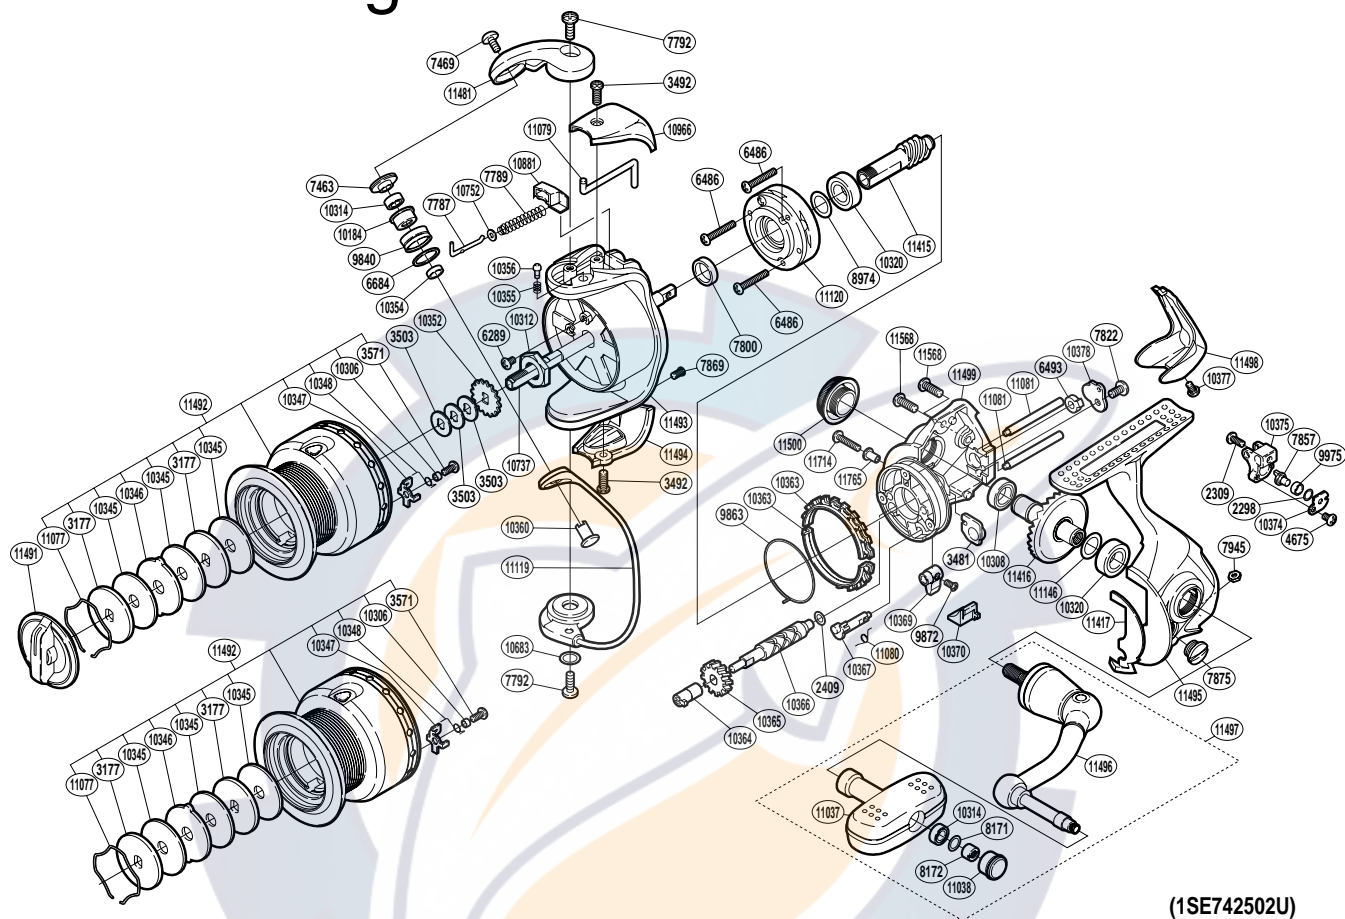

# SHIMANO

STRADIC Mg SA-RB

ST-2500MGFB

(1SE742502U)

Part No.	Description	Part No.	Description	Part No.	Description
RD 2298	Spacer	RD 9975	Oscillating Slider Bushing	RD10881	Bail Spring Seat
RD 2309	Screw	RD10184	Line Roller Bushing	RD10966	Bail Spring Cover
RD 2409	Spacer	RD10306	Drag Click Collar	RD11037	Handle Knob
RD 3177	Key Washer	RD10308	Ball Bearing	RD11038	Handle Knob Seal
RD 3481	Bushing	RD10312	Rotor Nut	RD11077	Drag Washers Retainer
RD 3492	Screw	RD10314	Ball Bearing	RD11079	Bail Trip Lever
RD 3503	Spool Washer	RD10320	Ball Bearing	RD11080	Anti-Reverse Cam Spring
RD 3571	Screw	RD10345	Drag Washer	RD11081	Oscillating Guide
RD 4675	Screw	RD10346	Eared Washer	RD11119	Bail Assembly
RD 6289	Screw	RD10347	Drag Click	RD11120	Roller Clutch Assembly
RD 6486	Screw	RD10348	Click Spring	RD11146	Washer
RD 6493	Worm Bushing (rear)	RD10352	Spool Support	RD11415	Pinion Gear
RD 6684	Line Roller Spacer	RD10354	Bearing Spacer	RD11416	Drive Gear
RD 7463	Line Roller Washer	RD10355	Click Spring	RD11417	Bail Trip Strike
RD 7469	Screw	RD10356	Click Pin	RD11481	Bail Arm
RD 7787	Bail Spring Guide A	RD10360	Line Roller Support	RD11491	Drag Knob
RD 7789	Bail Spring	RD10363	Friction Ring	RD11492	Spool Assembly
RD 7792	Screw	RD10364	Worm Bushing (front)	RD11493	Rotor
RD 7800	Rotor Ring	RD10365	Idle Gear	RD11494	Bail Hold Support Guard
RD 7822	Screw	RD10366	Worm Shaft	RD11495	Side Cover
RD 7857	Oscillating Pawl	RD10367	Anti-Reverse Cam	RD11496	Handle Shank Assembly
RD 7869	Screw	RD10369	Anti-Reverse Lever	RD11497	Handle Assembly
RD 7875	Oil Cap	RD10370	Anti-Reverse Lever Cover	RD11498	Rear Protector
RD 7945	Nut	RD10374	Oscillating Pawl Cover	RD11499	Body
RD 8171	Washer	RD10375	Oscillating Slider	RD11500	Handle Screw Cap
RD 8172	Handle Knob Nut	RD10377	Screw	RD11568	Screw
RD 8974	Washer	RD10378	Worm Shaft Retainer	RD11714	Screw
RD 9840	Line Roller	RD10683	Washer	RD11765	Screw Washer
RD 9863	Friction Spring	RD10737	Main Shaft		
RD 9872	Screw	RD10752	Spring Guide A Support		