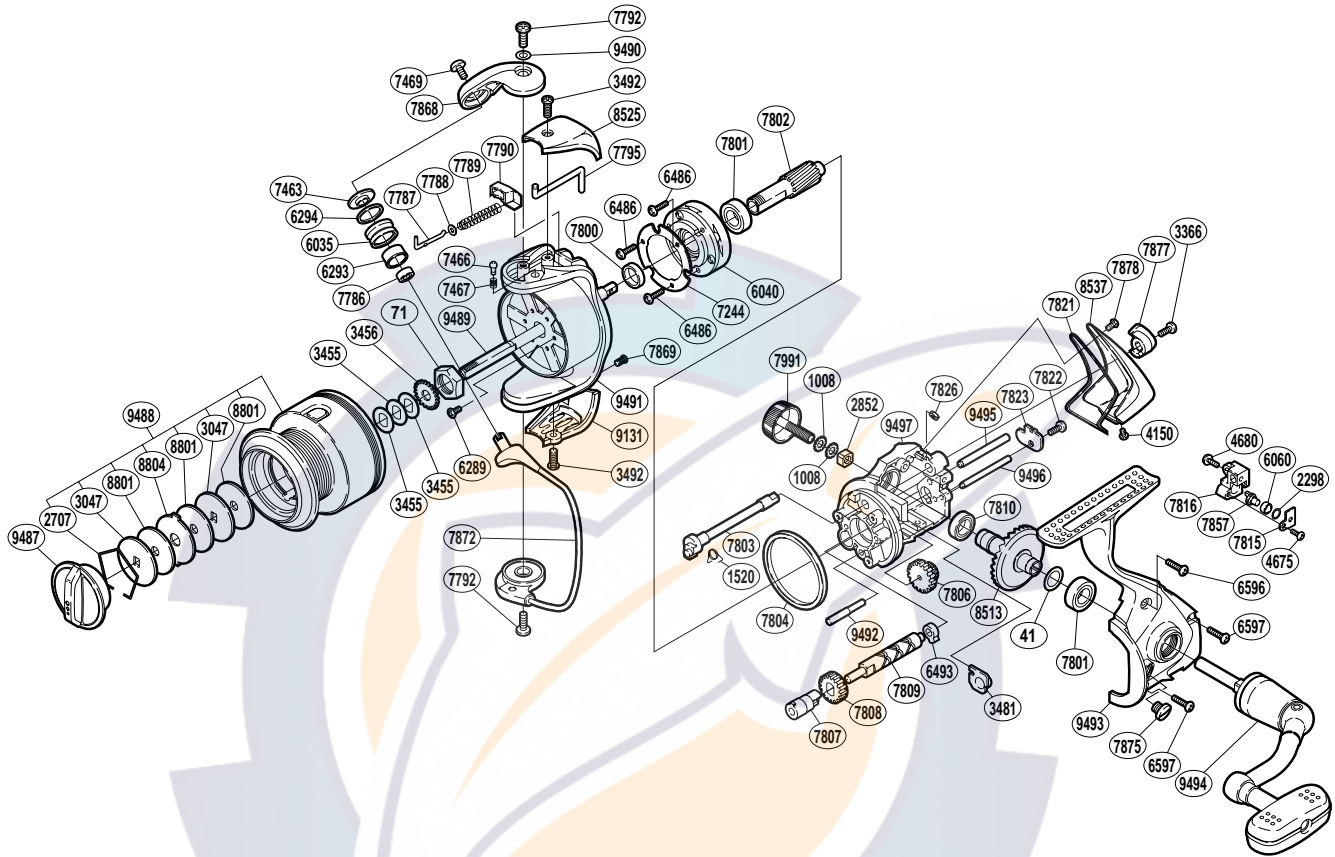

SHIMANO®

STRADIC 

ST-2500MGFA

(1SE742501U)

Part No.	Description	Part No.	Description	Part No.	Description
RD 0041	Washer	RD 7463	Line Roller Washer	RD 7857	Oscillating Pawl
RD 0071	Rotor Nut	RD 7466	Click Pin	RD 7868	Bail Arm
RD 1008	Handle Lock Washer	RD 7467	Click Spring	RD 7869	Screw
RD 1520	Anti-Reverse Cam Spring	RD 7469	Screw	RD 7872	Bail Assembly
RD 2298	Spacer	RD 7786	Ball Bearing	RD 7875	Oil Cap
RD 2707	Drag Washers Retainer	RD 7787	Bail Spring Guide (A)	RD 7877	Anti-Reverse Lever
RD 2852	Handle Screw Lock	RD 7788	Spring Guide (A) Support	RD 7878	Screw
RD 3047	Key Washer	RD 7789	Bail Spring	RD 7991	Handle Screw Cap
RD 3366	Screw	RD 7790	Bail Spring Seat	RD 8513	Drive Gear
RD 3456	Spool Washer	RD 7792	Screw	RD 8525	Bail Spring Cover
RD 3455	Spool Support	RD 7795	Bail Trip Lever	RD 8537	Rear Protector
RD 3481	Bushing	RD 7800	Rotor Ring	RD 8801	Drag Washer
RD 3492	Screw	RD 7801	Ball Bearing	RD 8804	Eared Washer
RD 4150	Screw	RD 7802	Pinion Gear	RD 9131	Bail Hold Support Guard
RD 4675	Screw	RD 7803	Anti-Reverse Cam	RD 9487	Drag Knob
RD 4680	Screw	RD 7804	Friction Ring	RD 9488	Spool Assembly
RD 6035	Line Roller	RD 7806	Idle Gear (B)	RD 9489	Main Shaft
RD 6040	Roller Clutch Assembly	RD 7807	Worm Bushing (front)	RD 9490	Washer
RD 6060	Oscillating Slider Bushing	RD 7808	Idle Gear	RD 9491	Rotor
RD 6289	Screw	RD 7809	Worm Shaft	RD 9492	Idle Gear (B) Shaft
RD 6293	Line Roller Bushing	RD 7810	Ball Bearing	RD 9493	Side Cover
RD 6294	Line Roller Spacer	RD 7815	Oscillating Pawl Cover	RD 9494	Handle Assembly
RD 6486	Screw	RD 7816	Oscillating Slider	RD 9495	Oscillating Guide (B)
RD 6493	Worm Bushing (rear)	RD 7821	Rear Shield	RD 9496	Oscillating Guide (A)
RD 6596	Screw	RD 7822	Screw	RD 9497	Body
RD 6597	Screw	RD 7823	Worm Shaft Retainer		
RD 7244	Roller Clutch Reinforce	RD 7826	Nut		