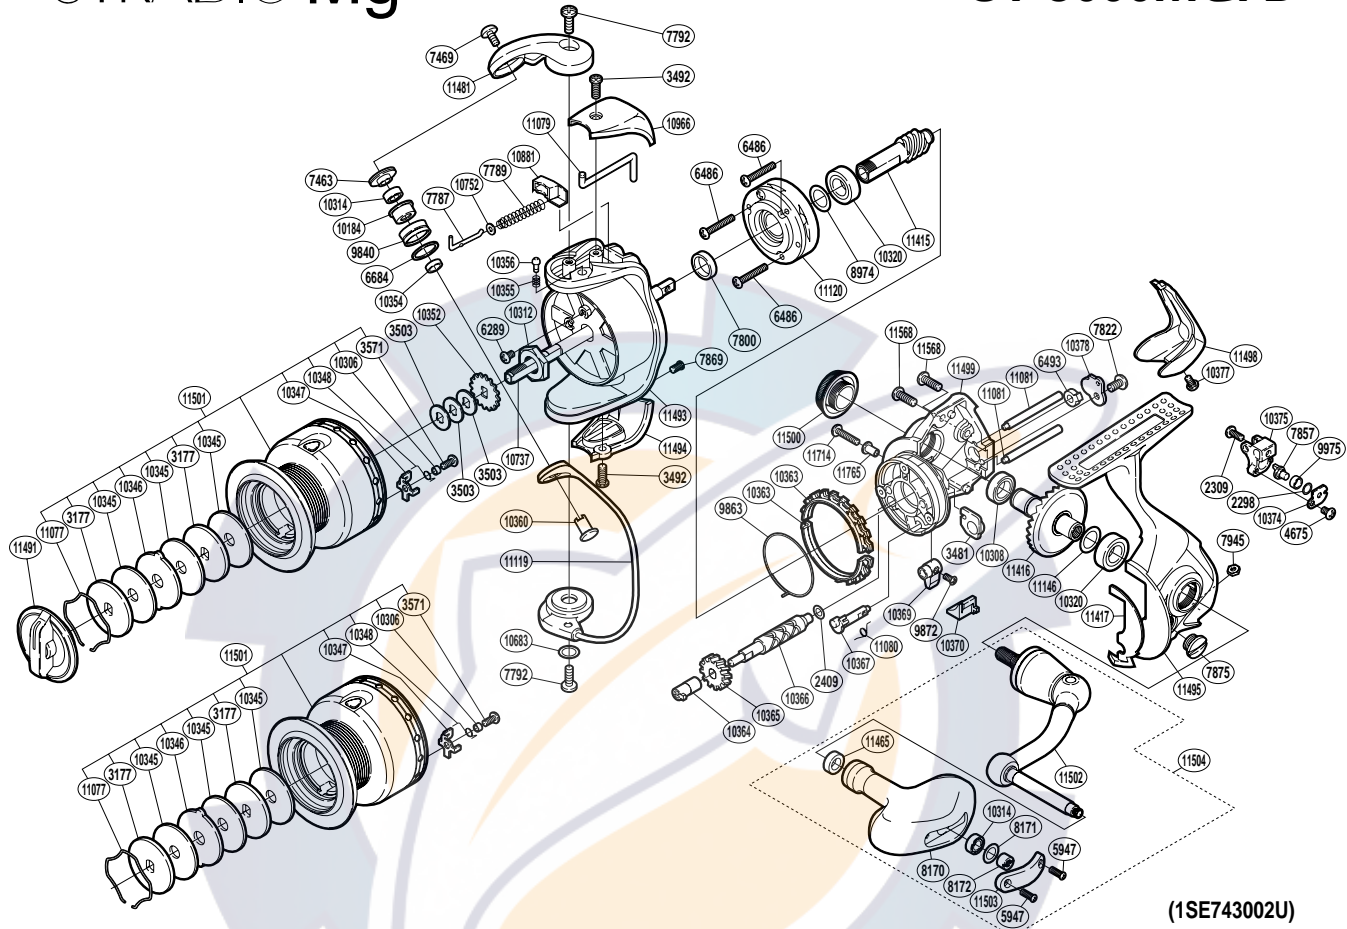

SHIMANO

STRADIC Mg SA-RB

ST-3000MGFB

(1SE743002U)

Part No.	Description	Part No.	Description	Part No.	Description
RD 2298	Spacer	RD 9863	Friction Spring	RD10737	Main Shaft
RD 2309	Screw	RD 9872	Screw	RD10752	Spring Guide A Support
RD 2409	Spacer	RD 9975	Oscillating Slider Bushing	RD10881	Bail Spring Seat
RD 3177	Key Washer	RD10184	Line Roller Bushing	RD10966	Bail Spring Cover
RD 3481	Bushing	RD10306	Drag Click Collar	RD11077	Drag Washers Retainer
RD 3492	Screw	RD10308	Ball Bearing	RD11079	Bail Trip Lever
RD 3503	Spool Washer	RD10312	Rotor Nut	RD11080	Anti-Reverse Cam Spring
RD 3571	Screw	RD10314	Ball Bearing	RD11081	Oscillating Guide
RD 4675	Screw	RD10320	Ball Bearing	RD11119	Bail Assembly
RD 5947	Screw	RD10345	Drag Washer	RD11120	Roller Clutch Assembly
RD 6289	Screw	RD10346	Eared Washer	RD11146	Washer
RD 6486	Screw	RD10347	Drag Click	RD11415	Pinion Gear
RD 6493	Worm Bushing (rear)	RD10348	Click Spring	RD11416	Drive Gear
RD 6684	Line Roller Spacer	RD10352	Spool Support	RD11417	Bail Trip Strike
RD 7463	Line Roller Washer	RD10354	Bearing Spacer	RD11465	Handle Knob Shaft Collar
RD 7469	Screw	RD10355	Click Spring	RD11481	Bail Arm
RD 7787	Bail Spring Guide A	RD10356	Click Pin	RD11491	Drag Knob
RD 7789	Bail Spring	RD10360	Line Roller Support	RD11493	Rotor
RD 7792	Screw	RD10363	Friction Ring	RD11494	Bail Hold Support Guard
RD 7800	Rotor Ring	RD10364	Worm Bushing (front)	RD11495	Side Cover
RD 7822	Screw	RD10365	Idle Gear	RD11498	Rear Protector
RD 7857	Oscillating Pawl	RD10366	Worm Shaft	RD11499	Body
RD 7869	Screw	RD10367	Anti-Reverse Cam	RD11500	Handle Screw Cap
RD 7875	Oil Cap	RD10369	Anti-Reverse Lever	RD11501	Spool Assembly
RD 7945	Nut	RD10370	Anti-Reverse Lever Cover	RD11502	Handle Shank Assembly
RD 8170	Handle Knob	RD10374	Oscillating Pawl Cover	RD11503	Handle Knob I.D. Plate
RD 8171	Washer	RD10375	Oscillating Slider	RD11504	Handle Assembly
RD 8172	Handle Knob Nut	RD10377	Screw	RD11568	Screw
RD 8974	Washer	RD10378	Worm Shaft Retainer	RD11714	Screw
RD 9840	Line Roller	RD10683	Washer	RD11765	Screw Washer