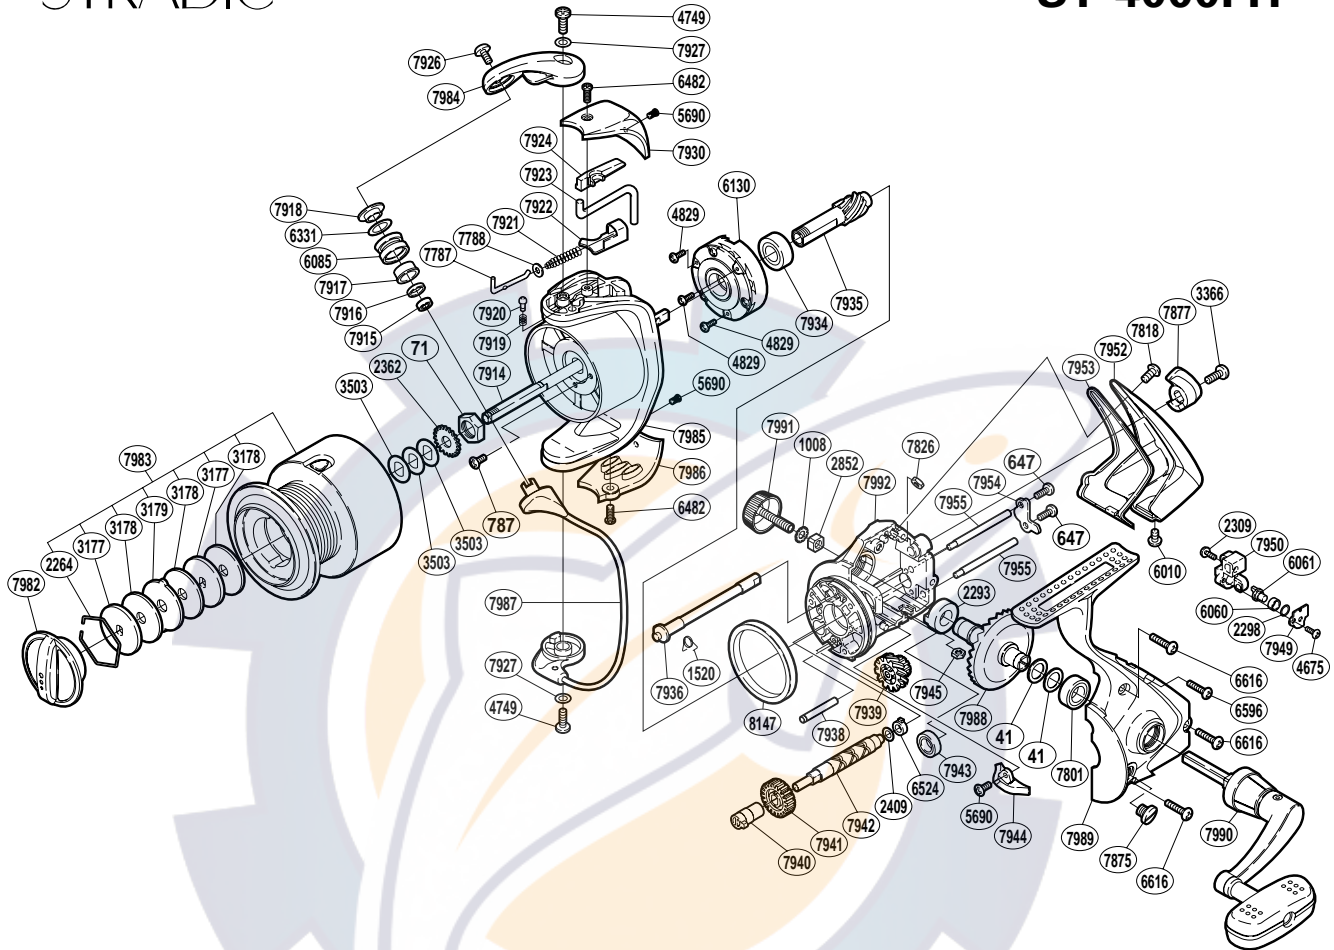

SHIMANO®

STRADIC®

ST-4000FH

Part No.	Description	Part No.	Description	Part No.	Description
RD0041	Drive Gear Washer	RD6482	Protector Screw (A)	RD7938	Idle Gear (B) Shaft
RD0071	Rotor Nut	RD6524	Worm Bushing (rear)	RD7939	Idle Gear (B)
RD0647	Worm Shaft Retainer Screw	RD6596	Side Cover Screw (small)	RD7940	Worm Bushing (front)
RD0787	Nut Lock Screw	RD6616	Side Cover Screw (large)	RD7941	Idle Gear
RD1008	Handle Lock Washer	RD7787	Bail Spring Guide (A)	RD7942	Worm Shaft
RD1520	Anti-Reverse Cam Spring	RD7788	Spring Guide (A) Support	RD7943	Ball Bearing
RD2264	Drag Washers Retainer	RD7801	Ball Bearing	RD7944	Bail Trip Strike
RD2293	Drive Gear Bushing	RD7818	Rear Protector Screw (D)	RD7945	Rear Protector Nut (A)
RD2298	Spacer	RD7826	Rear Protector Nut (B)	RD7949	Oscillating Pawl Cover
RD2309	Slider Retainer Screw	RD7875	Oil Cap	RD7950	Oscillating Slider
RD2362	Spool Support	RD7877	Anti-Reverse Lever	RD7952	Rear Protector
RD2409	Worm Shaft Spacer	RD7914	Main Shaft	RD7953	Rear Shield
RD2852	Handle Screw Lock	RD7915	Ball Bearing	RD7954	Worm Shaft Retainer
RD3177	Key Washer	RD7916	Bearing Spacer	RD7955	Oscillating Guide
RD3178	Drag Washer	RD7917	Line Roller Bushing	RD7982	Drag Knob
RD3179	Eared Washer	RD7918	Line Roller Washer	RD7983	Spool Assembly
RD3366	Anti-Reverse Lever Screw	RD7919	Click Spring	RD7984	Bail Arm
RD3503	Spool Washer	RD7920	Click Pin	RD7985	Rotor
RD4675	Oscillating Pawl Cover Screw	RD7921	Bail Spring	RD7986	Bail Hold Support Guard
RD4749	Multi-Purpose Screw	RD7922	Bail Spring Seat	RD7987	Bail Assembly
RD4829	Roller Clutch Screw	RD7923	Bail Trip Lever	RD7988	Drive Gear
RD5690	Multi-Purpose Screw	RD7924	Bail Trip Cover	RD7989	Side Cover
RD6010	Rear Protector Screw (C)	RD7926	Line Roller Screw	RD7990	Handle Assembly
RD6060	Oscillating Slider Bushing	RD7927	Adjusting Washer	RD7991	Handle Screw Cap
RD6061	Oscillating Pawl	RD7930	Bail Spring Cover	RD7992	Body
RD6085	Line Roller	RD7934	Ball Bearing	RD8147	Friction Ring
RD6130	Roller Clutch Assembly	RD7935	Pinion Gear		
RD6331	Line Roller Spacer	RD7936	Anti-Reverse Cam		