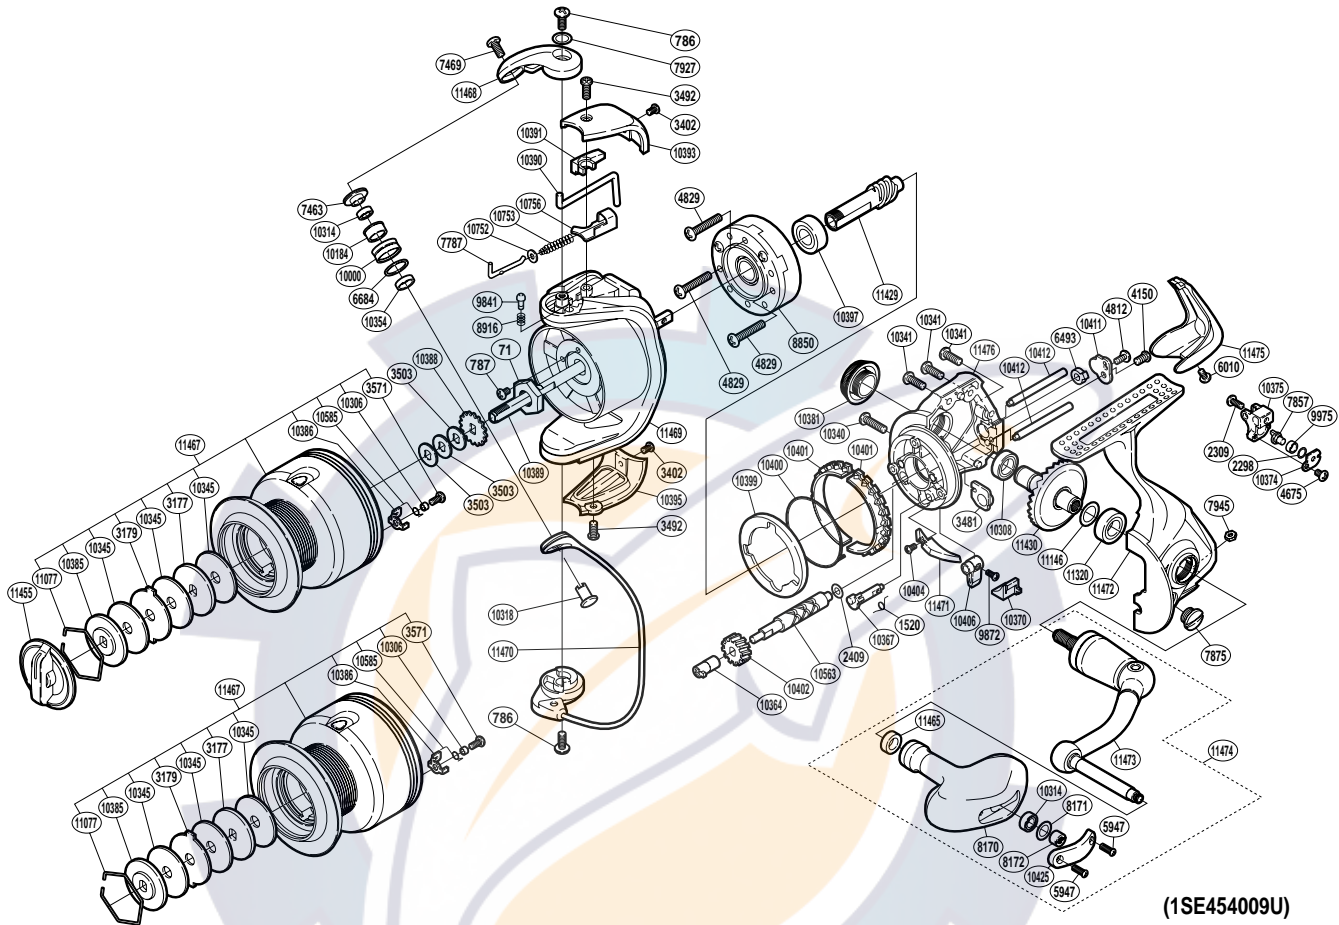

# SHIMANO

STRADIC **S**A-RB

**ST-4000FI**

(1SE454009U)

Part No.	Description	Part No.	Description	Part No.	Description
RD 0071	Rotor Nut	RD 8172	Handle Knob Nut	RD10397	Ball Bearing
RD 0786	Screw	RD 8850	Roller Clutch Assembly	RD10399	Friction Ring Collar
RD 0787	Screw	RD 8916	Click Spring	RD10400	Friction Spring
RD 1520	Anti-Reverse Cam Spring	RD 9841	Click Pin	RD10401	Friction Ring
RD 2298	Spacer	RD 9872	Screw	RD10402	Idle Gear
RD 2309	Screw	RD 9975	Oscillating Slider Bushing	RD10404	Screw
RD 2409	Spacer	RD10000	Line Roller	RD10406	Anti-Reverse Lever
RD 3177	Key Washer	RD10184	Line Roller Bushing	RD10411	Worm Shaft Retainer
RD 3179	Eared Washer	RD10306	Drag Click Collar	RD10412	Oscillating Guide
RD 3402	Screw	RD10308	Ball Bearing	RD10563	Worm Shaft
RD 3481	Bushing	RD10314	Ball Bearing	RD10585	Click Spring
RD 3492	Screw	RD10318	Line Roller Support	RD10752	Spring Guide A Support
RD 3503	Spool Washer	RD10320	Ball Bearing	RD10753	Bail Spring
RD 3571	Screw	RD10340	Screw	RD10756	Bail Spring Seat
RD 4150	Screw	RD10341	Screw	RD11077	Drag Washers Retainer
RD 4675	Screw	RD10345	Drag Washer	RD11146	Washer
RD 4812	Screw	RD10354	Bearing Spacer	RD11425	Handle Knob I.D. Plate
RD 4829	Screw	RD10364	Worm Bushing (front)	RD11429	Pinion Gear
RD 5947	Screw	RD10367	Anti-Reverse Cam	RD11430	Drive Gear
RD 6010	Screw	RD10370	Anti-Reverse Lever Cover	RD11455	Drag Knob
RD 6493	Worm Bushing (rear)	RD10374	Oscillating Pawl Cover	RD11465	Handle Knob Shaft Collar
RD 6684	Line Roller Spacer	RD10375	Oscillating Slider	RD11467	Spool Assembly
RD 7463	Line Roller Washer	RD10381	Handle Screw Cap	RD11468	Bail Arm
RD 7469	Screw	RD10385	Key Washer	RD11469	Rotor
RD 7787	Bail Spring Guide A	RD10386	Drag Click	RD11470	Bail Assembly
RD 7857	Oscillating Pawl	RD10388	Spool Support	RD11471	Bail Trip Strike
RD 7875	Oil Cap	RD10389	Main Shaft	RD11472	Side Cover
RD 7927	Washer	RD10390	Bail Trip Lever	RD11473	Handle Shank Assembly
RD 7945	Nut	RD10391	Bail Trip Cover	RD11474	Handle Assembly
RD 8170	Handle Knob	RD10393	Bail Spring Cover	RD11475	Rear Protector
RD 8171	Washer	RD10395	Bail Hold Support Guard	RD11476	Body